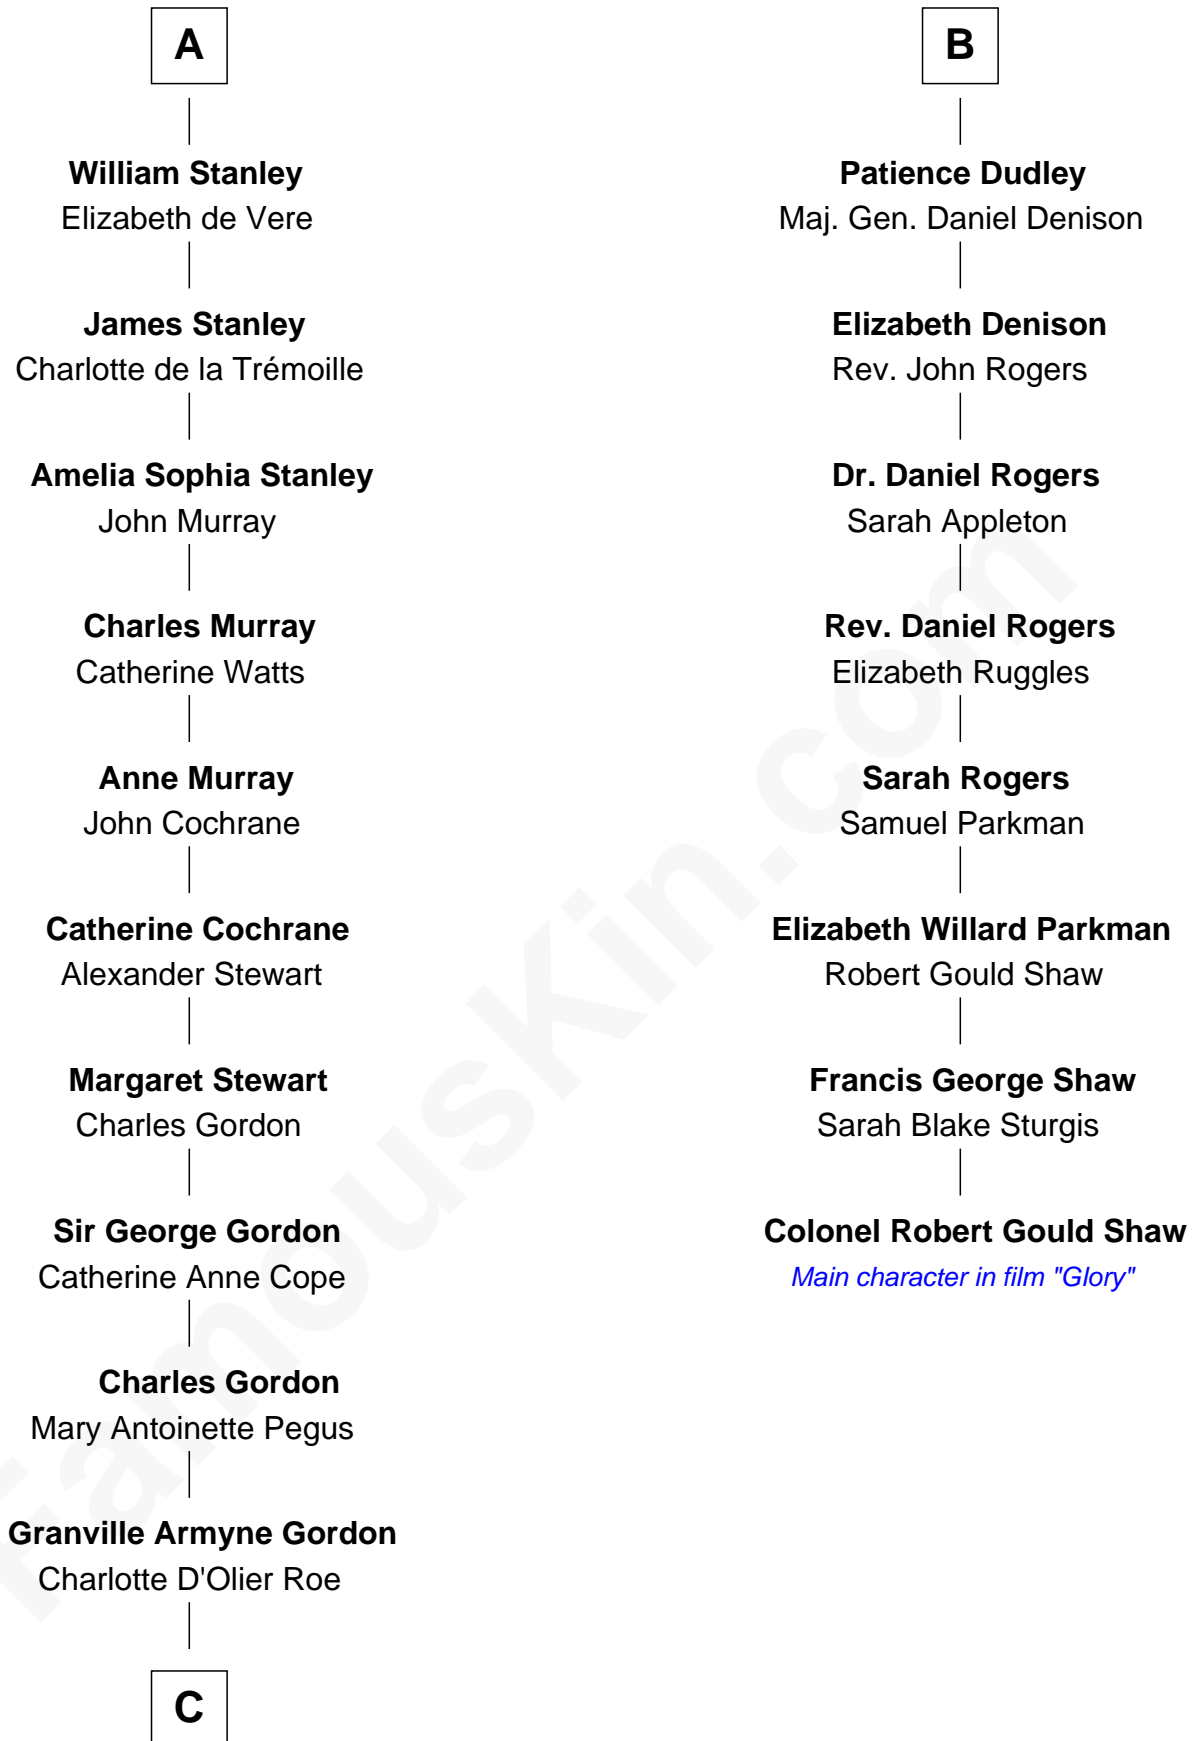

FamousKin.com

Relationship Chart of

Cara Delevingne

Fashion Model and Movie Actress

14th cousin 7 times removed of

Colonel Robert Gould Shaw

U.S. Civil War leader of film "Glory" fame

C

Armyne Evelyne Gordon
Sir Lionel Lawson Faudel-Phillips

Anne Margaret Faudel-Phillips
John Vincent Sheffield

Jane Armyne Sheffield
Sir Jocelyn Edward Greville Stevens

Pandora Anne Stevens
Charles Hamar Delevingne