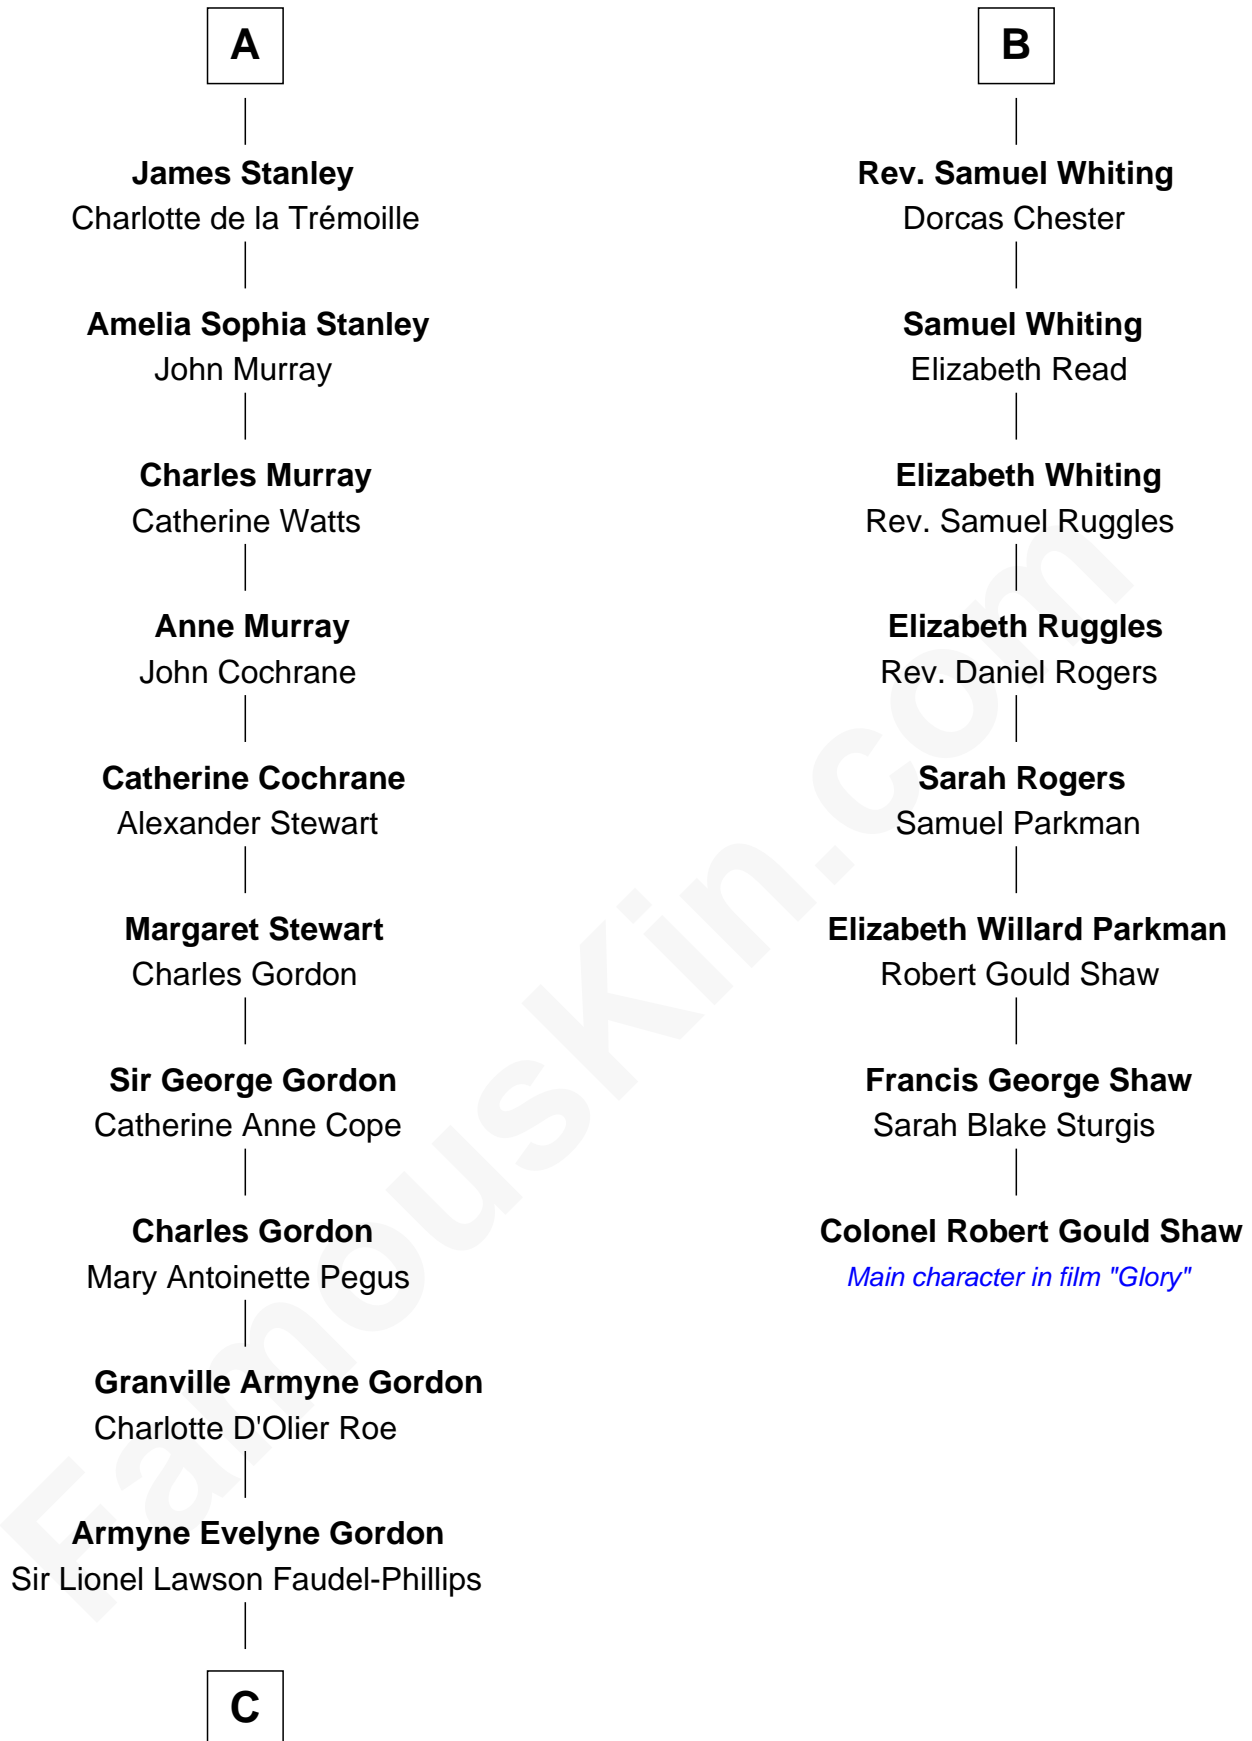

FamousKin.com

Relationship Chart of

Cara Delevingne

Fashion Model and Movie Actress

14th cousin 6 times removed of

Colonel Robert Gould Shaw

U.S. Civil War leader of film "Glory" fame

Sir John Beauchamp

Edith Stourton

C

—
Anne Margaret Faudel-Phillips

John Vincent Sheffield

—
Jane Armyne Sheffield

Sir Jocelyn Edward Greville Stevens

—
Pandora Anne Stevens

Charles Hamar Delevingne