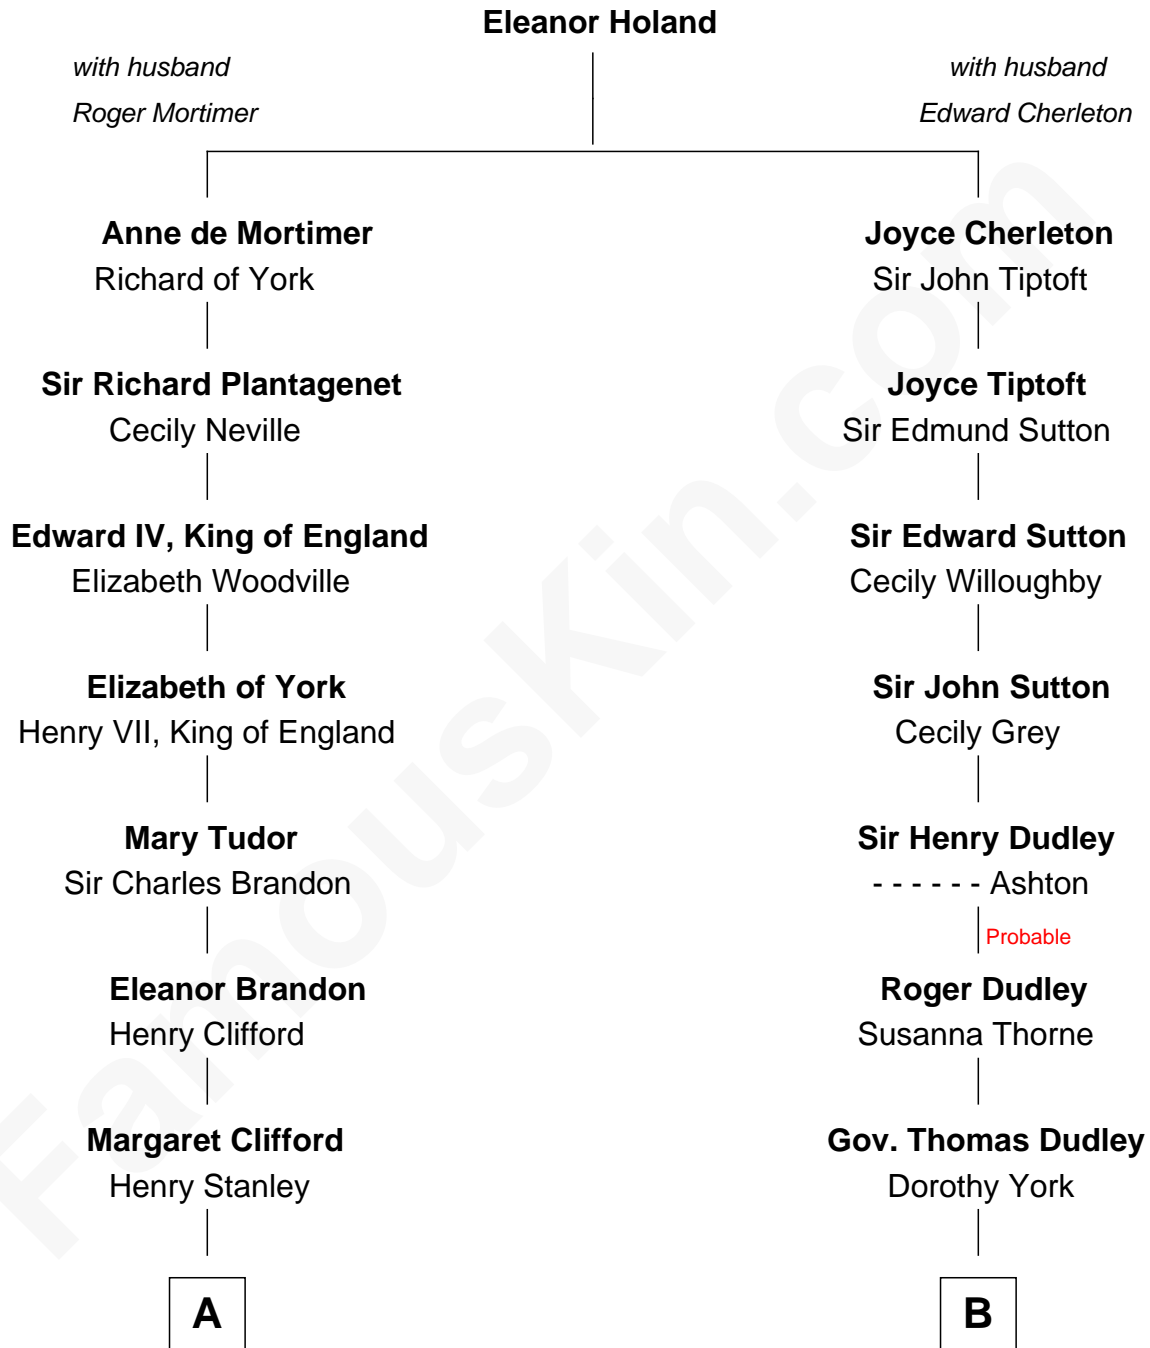

FamousKin.com

Relationship Chart of

Cara Delevingne

Fashion Model and Movie Actress

14th cousin 7 times removed of

Colonel Robert Gould Shaw

U.S. Civil War leader of film "Glory" fame

C

Armyne Evelyne Gordon
Sir Lionel Lawson Faudel-Phillips

Anne Margaret Faudel-Phillips
John Vincent Sheffield

Jane Armyne Sheffield
Sir Jocelyn Edward Greville Stevens

Pandora Anne Stevens
Charles Hamar Delevingne

Cara Delevingne
Model and Actress