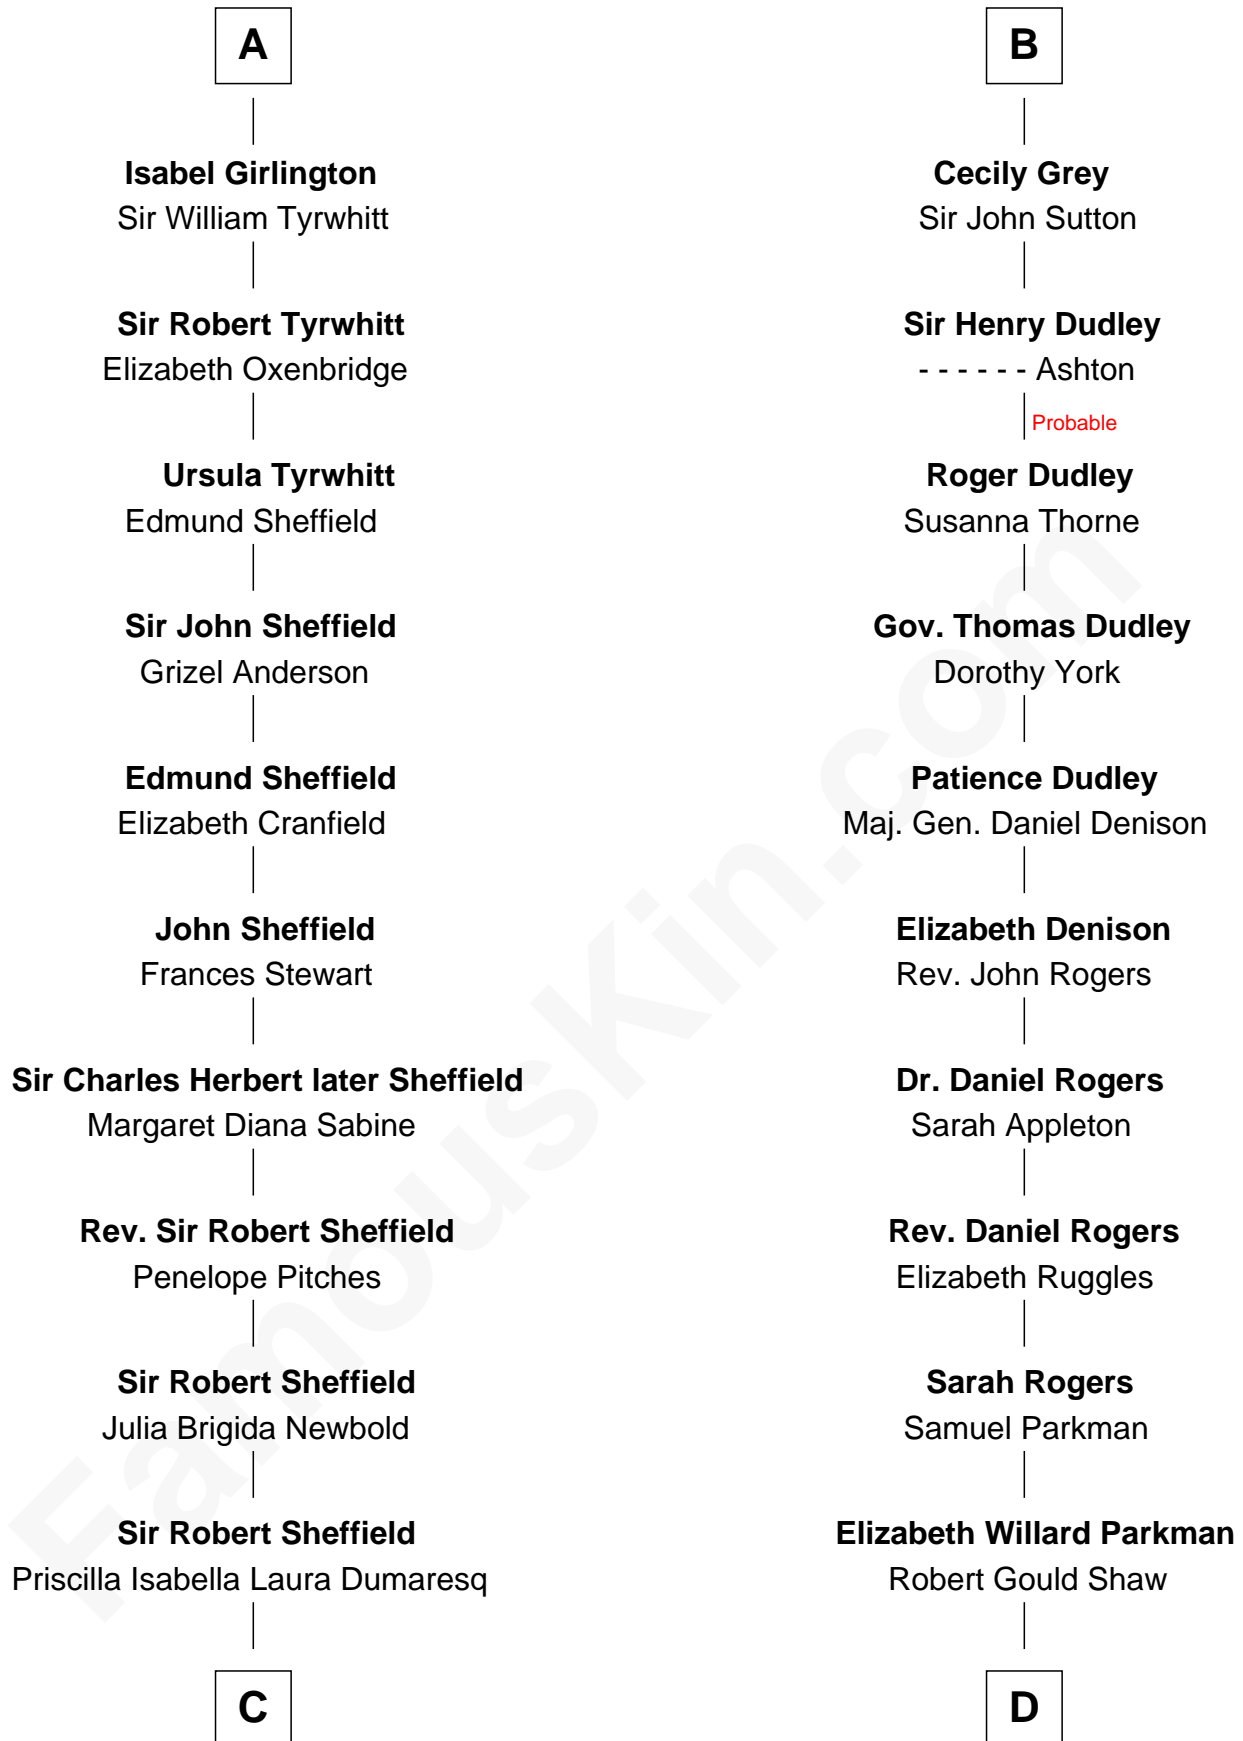

## Relationship Chart of

### Cara Delevingne

*Fashion Model and Movie Actress*

**18th cousin 3 times removed of**

### Colonel Robert Gould Shaw

*U.S. Civil War leader of film "Glory" fame*

**C**

**Sir Berkeley Digby George Sheffield**  
Julia Mary de Tuyll van Serooskerken

**John Vincent Sheffield**  
Anne Margaret Faudel-Phillips