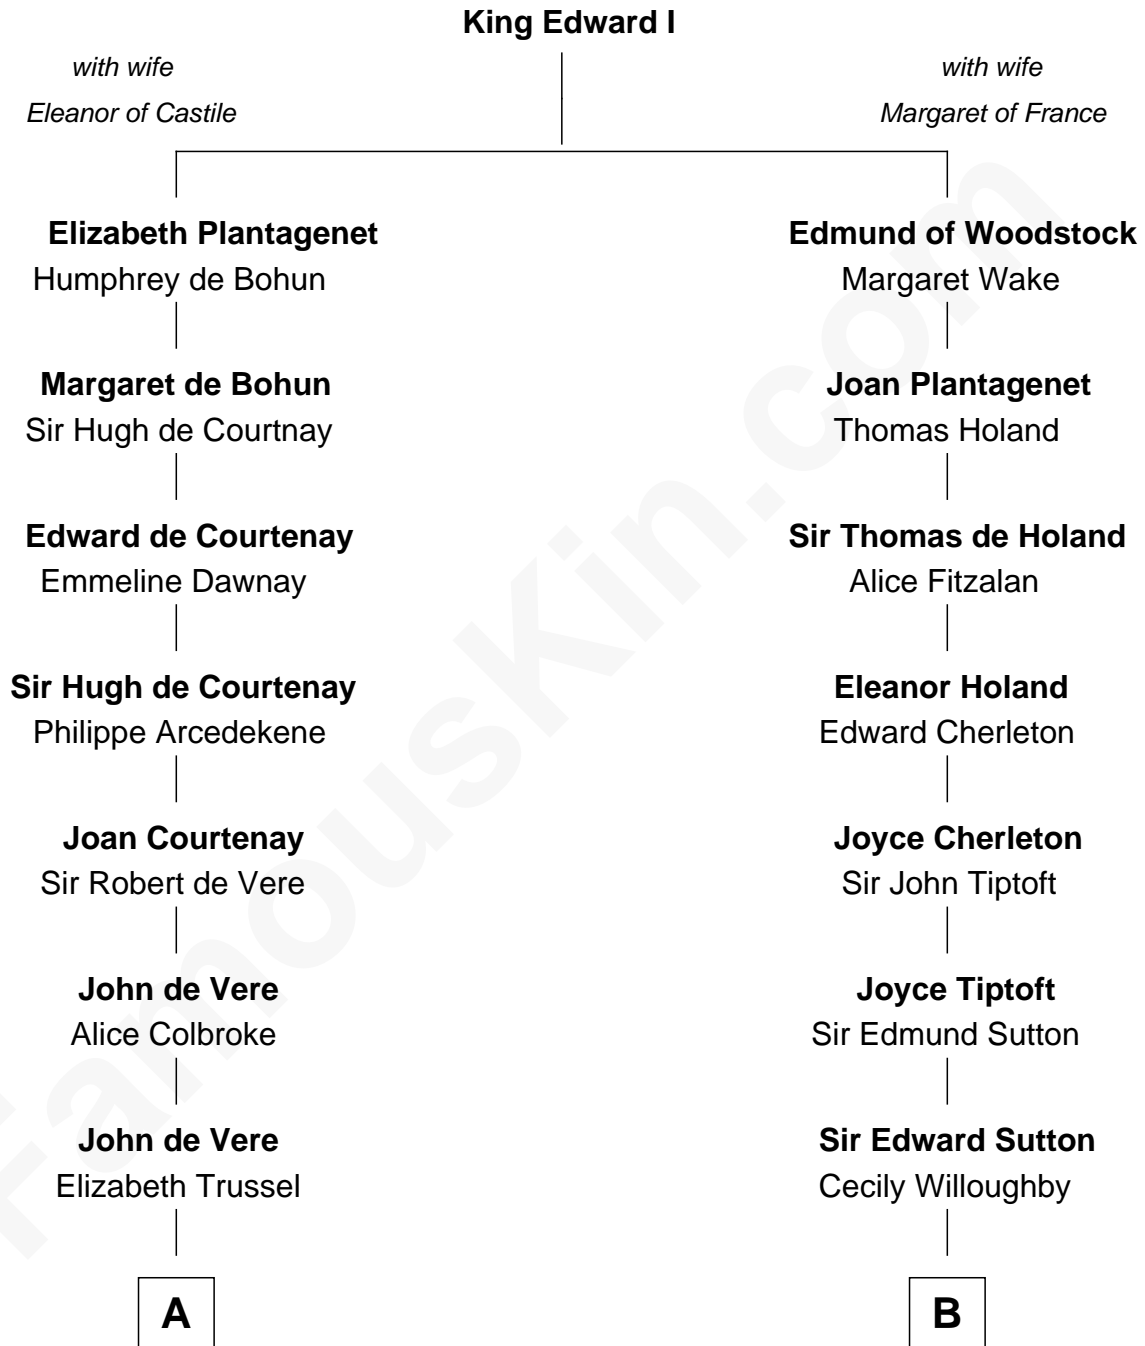

FamousKin.com

Relationship Chart of

Cara Delevingne

Fashion Model and Movie Actress

18th cousin 3 times removed of

Colonel Robert Gould Shaw

U.S. Civil War leader of film "Glory" fame

C

Sir Berkeley Digby George Sheffield
Julia Mary de Tuyll van Serooskerken

John Vincent Sheffield
Anne Margaret Faudel-Phillips

Jane Armyne Sheffield
Sir Jocelyn Edward Greville Stevens

Pandora Anne Stevens
Charles Hamar Delevingne

Cara Delevingne
Model and Actress

D

Francis George Shaw
Sarah Blake Sturgis

Colonel Robert Gould Shaw
Main character in film "Glory"