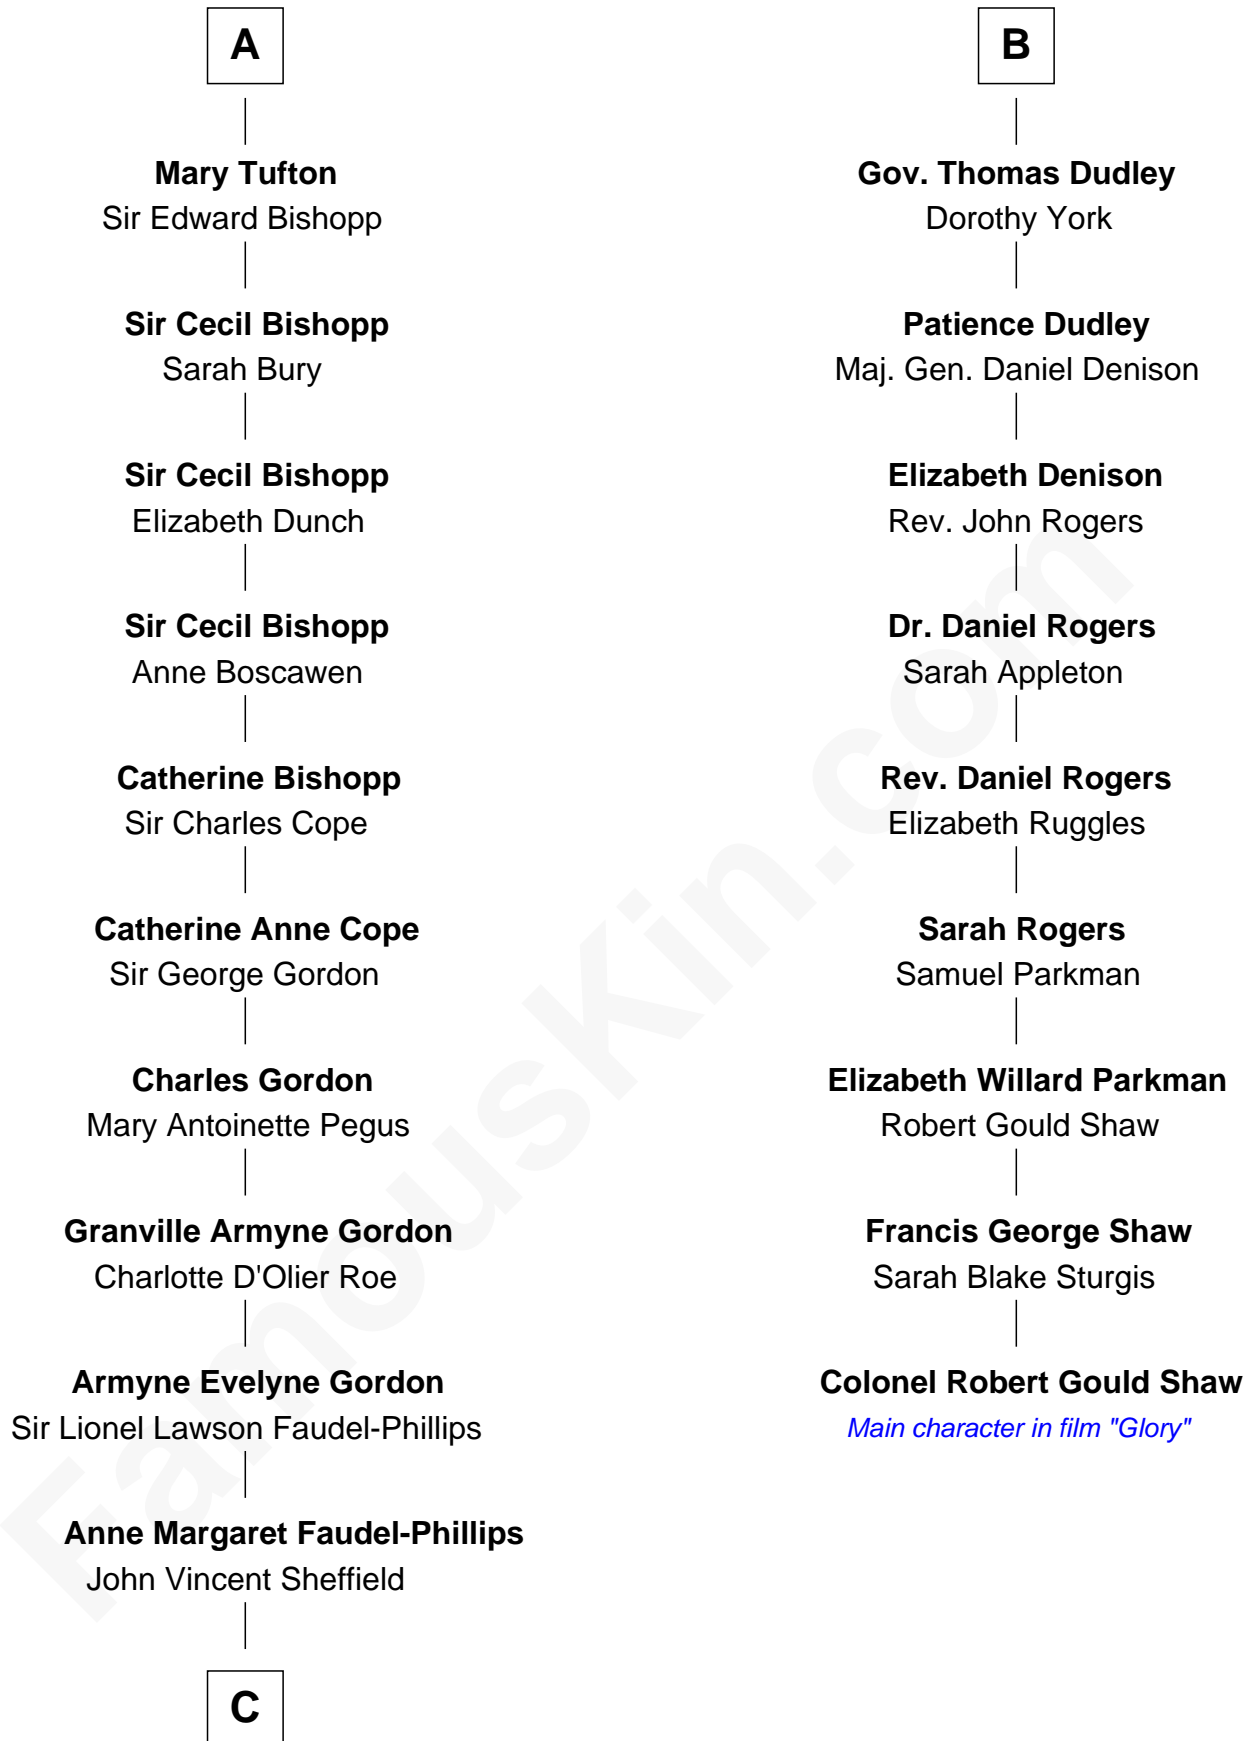

### Cara Delevingne

*Fashion Model and Movie Actress*

15th cousin 4 times removed of

### Colonel Robert Gould Shaw

*U.S. Civil War leader of film "Glory" fame*

**C**

—  
**Jane Armyne Sheffield**

Sir Jocelyn Edward Greville Stevens

—  
**Pandora Anne Stevens**

Charles Hamar Delevingne

—  
**Cara Delevingne**