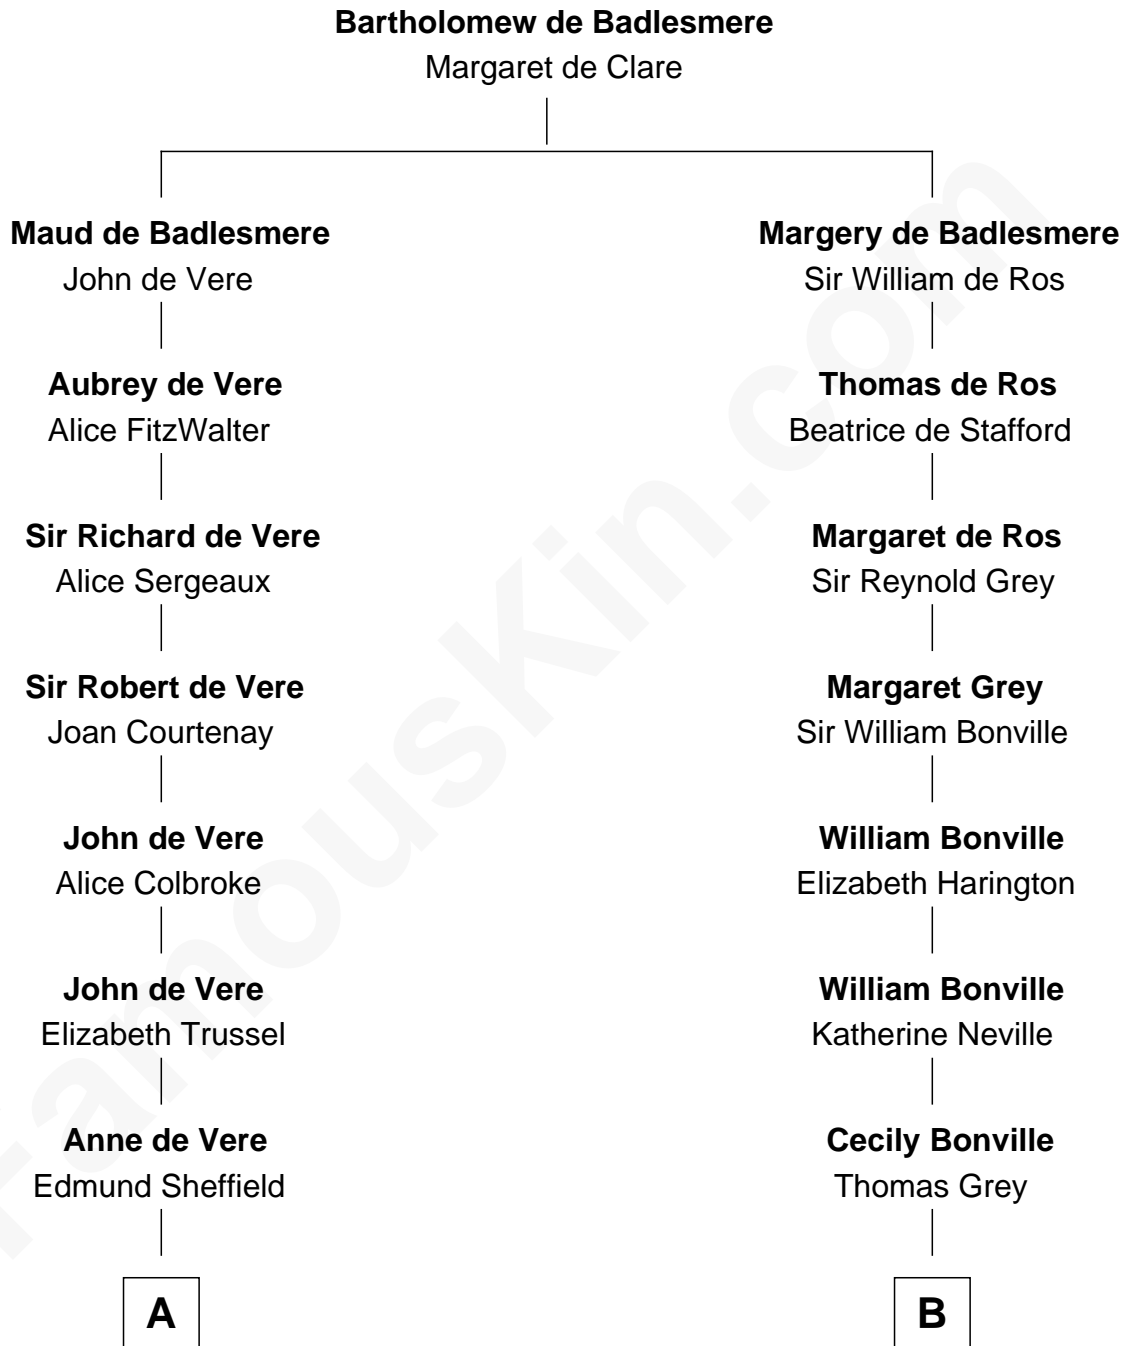

## Relationship Chart of

### Cara Delevingne

*Fashion Model and Movie Actress*

18th cousin 2 times removed of

### Colonel Robert Gould Shaw

*U.S. Civil War leader of film "Glory" fame*

**C**

**John Vincent Sheffield**  
Anne Margaret Faudel-Phillips

**Jane Armyne Sheffield**  
Sir Jocelyn Edward Greville Stevens

**Pandora Anne Stevens**  
Charles Hamar Delevingne

**Cara Delevingne**  
*Model and Actress*

**D**

**Francis George Shaw**  
Sarah Blake Sturgis

**Colonel Robert Gould Shaw**  
*Main character in film "Glory"*

FamousKin.com