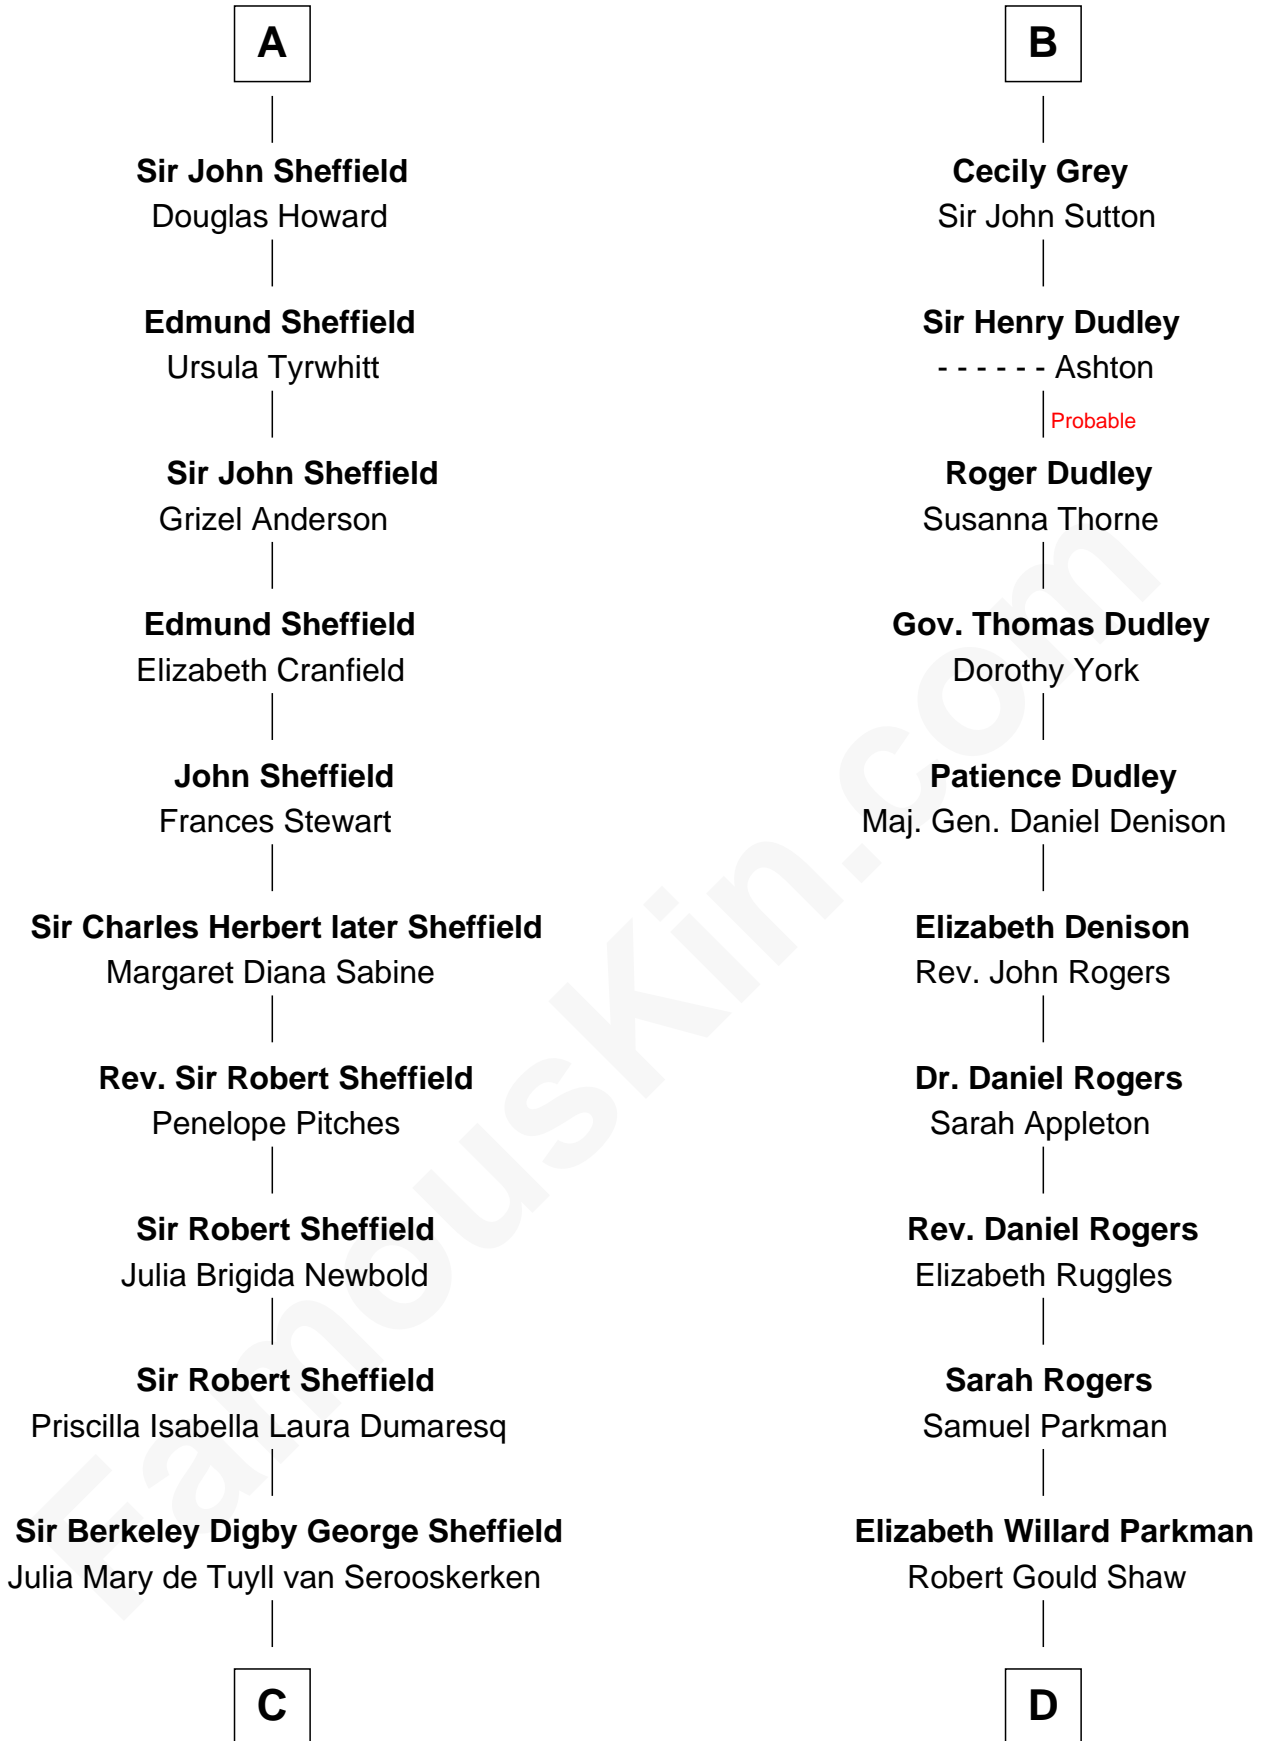

## Relationship Chart of

### Cara Delevingne

*Fashion Model and Movie Actress*

18th cousin 2 times removed of

### Colonel Robert Gould Shaw

*U.S. Civil War leader of film "Glory" fame*

**C**

**John Vincent Sheffield**  
Anne Margaret Faudel-Phillips

**Jane Armyne Sheffield**  
Sir Jocelyn Edward Greville Stevens

**Pandora Anne Stevens**  
Charles Hamar Delevingne