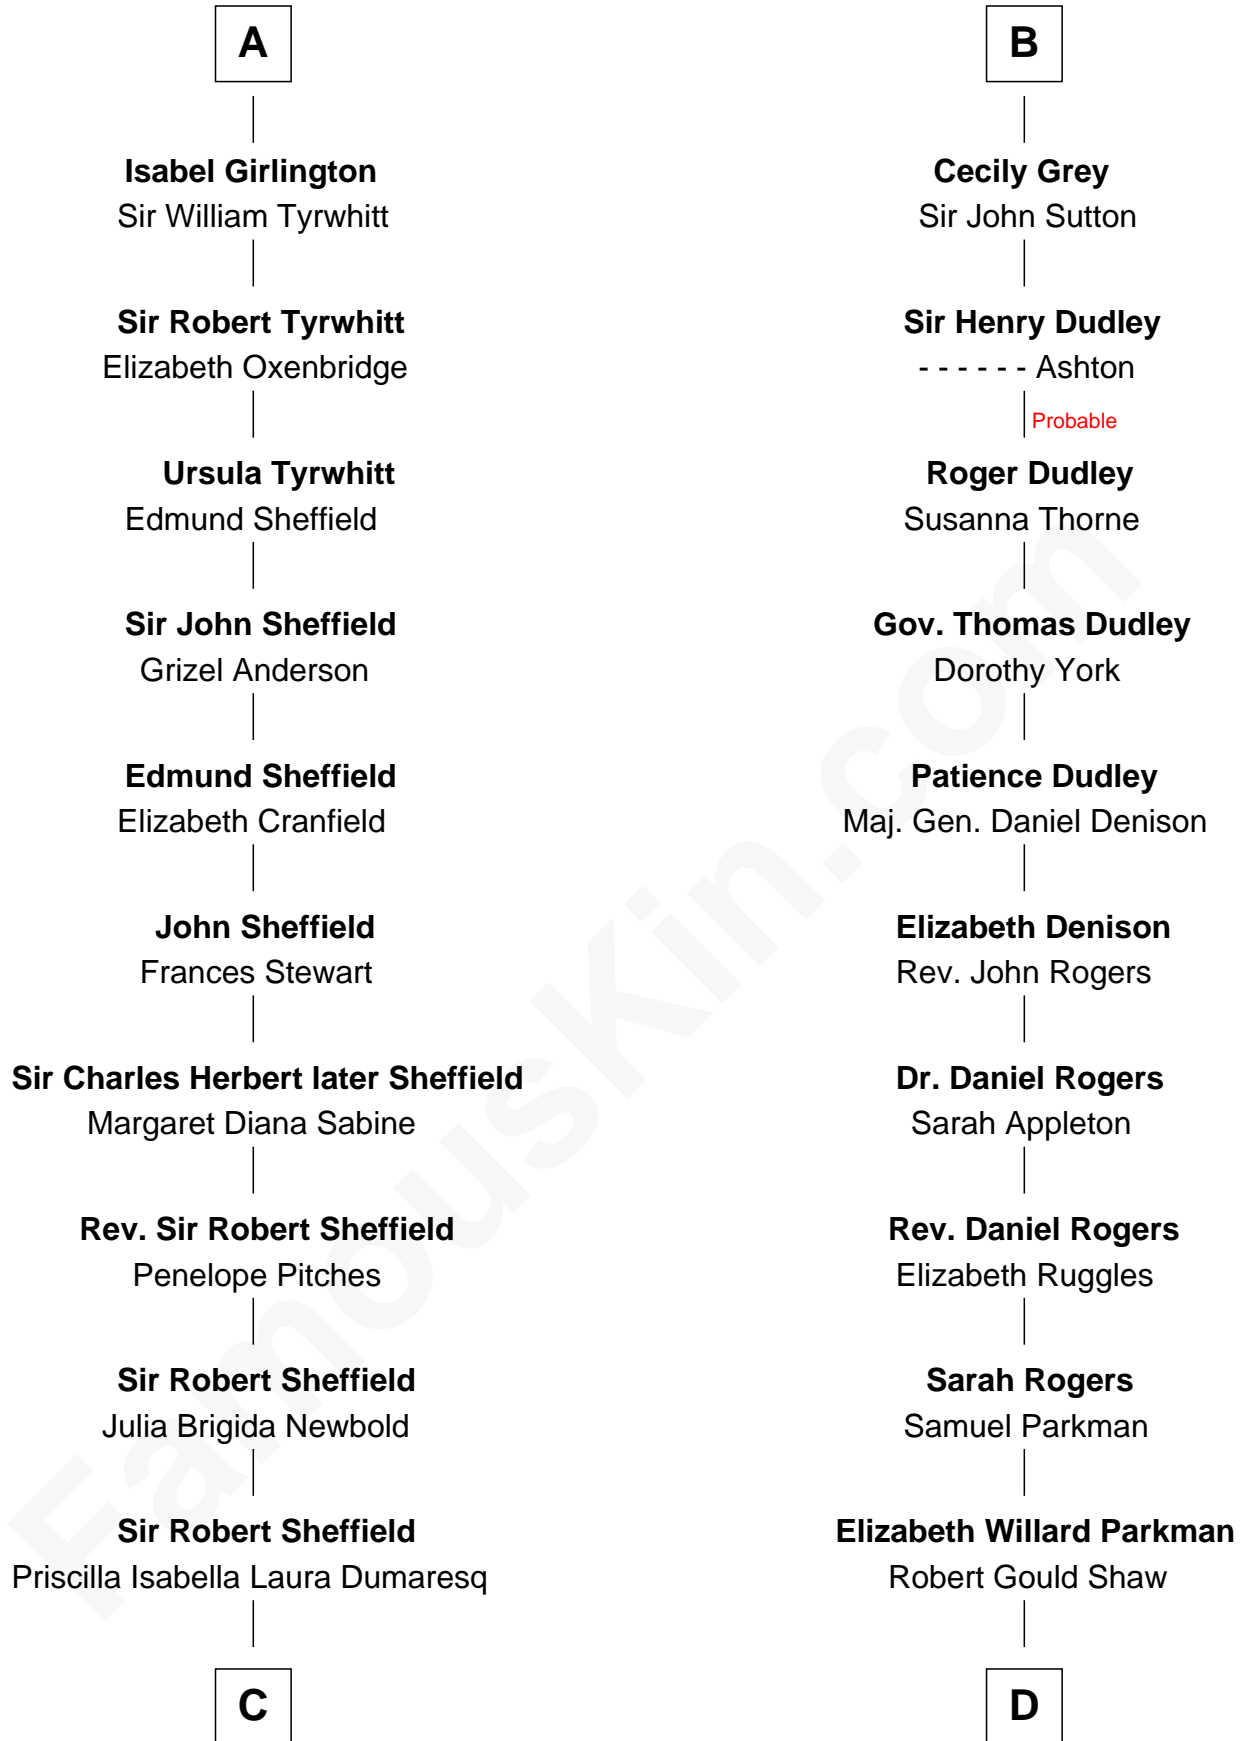

## Relationship Chart of

### Cara Delevingne

*Fashion Model and Movie Actress*

18th cousin 3 times removed of

### Colonel Robert Gould Shaw

*U.S. Civil War leader of film "Glory" fame*

**C**

**Sir Berkeley Digby George Sheffield**  
Julia Mary de Tuyll van Serooskerken

**John Vincent Sheffield**  
Anne Margaret Faudel-Phillips

**Jane Armyne Sheffield**  
Sir Jocelyn Edward Greville Stevens

**Pandora Anne Stevens**  
Charles Hamar Delevingne

**Cara Delevingne**  
*Model and Actress*

**D**

**Francis George Shaw**  
Sarah Blake Sturgis