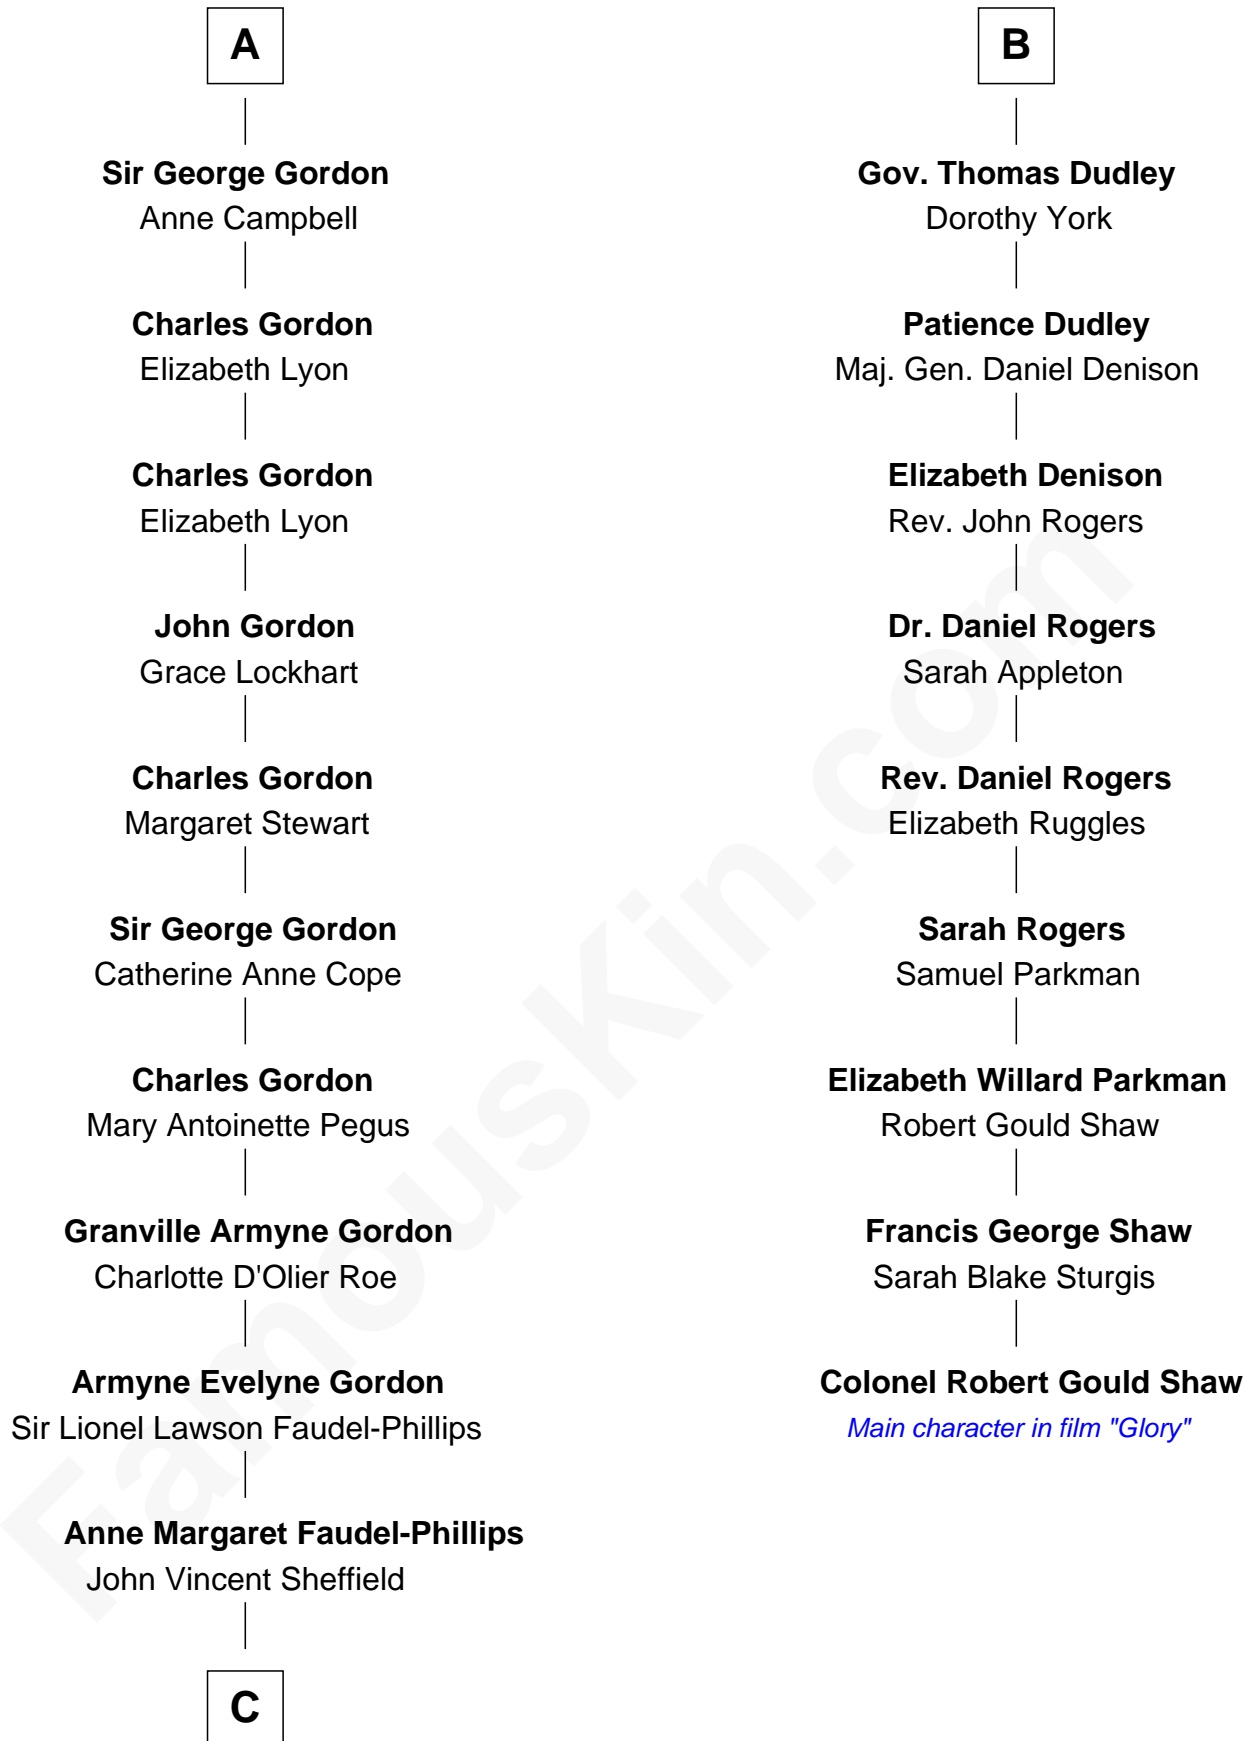

FamousKin.com

Relationship Chart of

Cara Delevingne

Fashion Model and Movie Actress

15th cousin 4 times removed of

Colonel Robert Gould Shaw

U.S. Civil War leader of film "Glory" fame

Sir Thomas de Holand

Alice Fitzalan

C

—
Jane Armyne Sheffield

Sir Jocelyn Edward Greville Stevens

—
Pandora Anne Stevens

Charles Hamar Delevingne

—
Cara Delevingne

Model and Actress