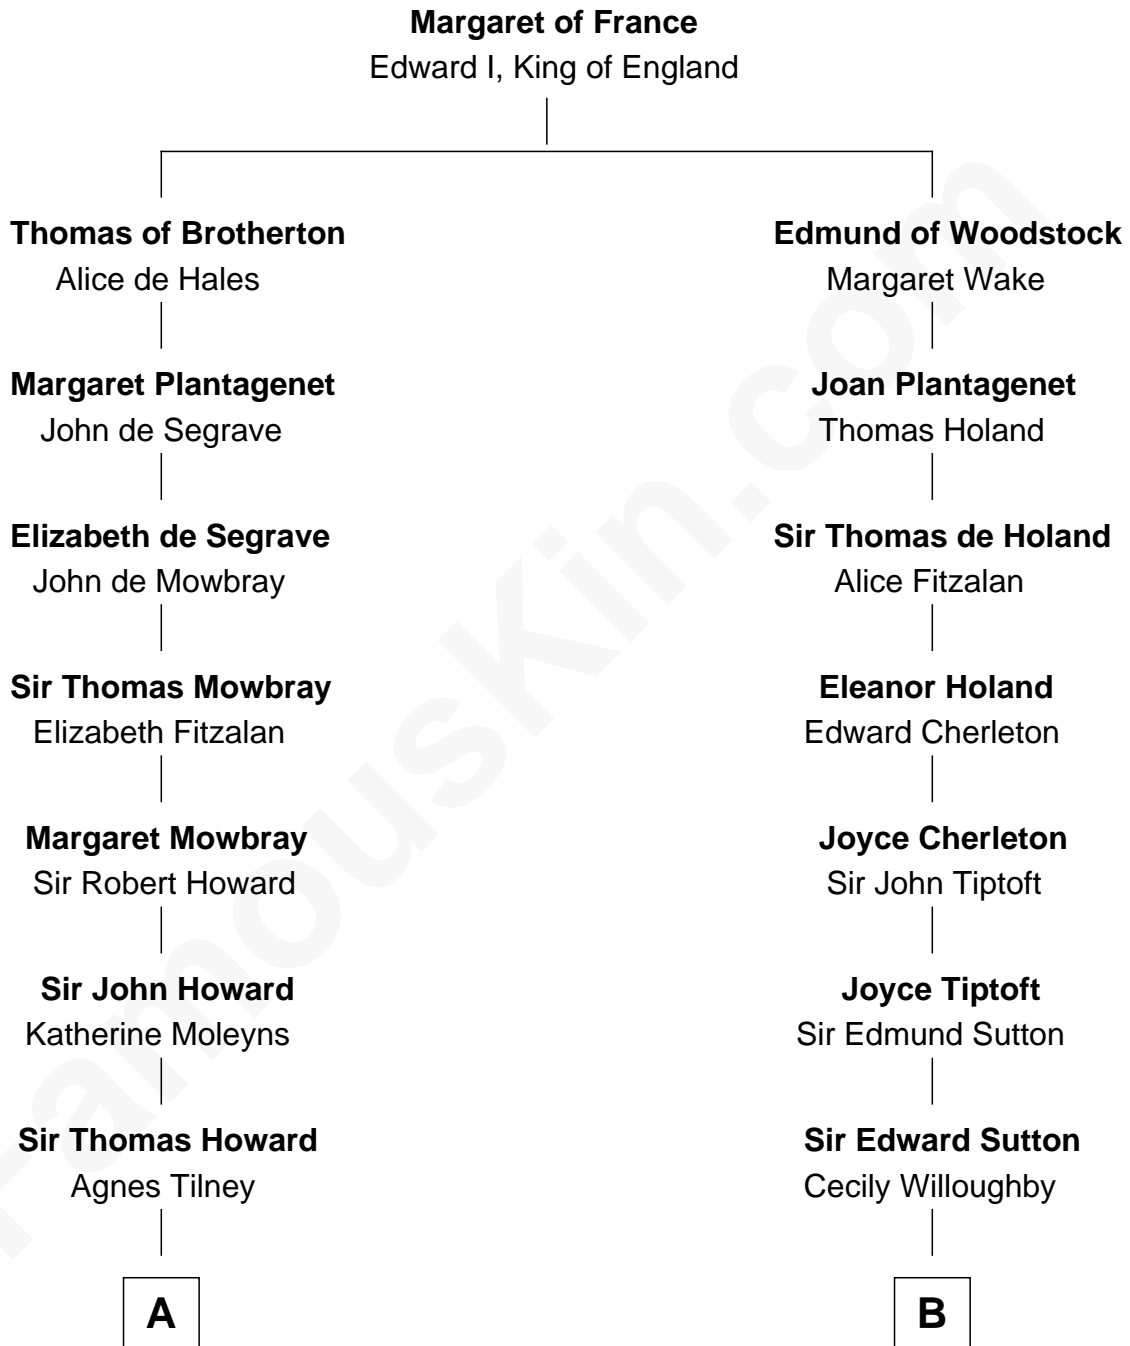

FamousKin.com

Relationship Chart of

Cara Delevingne

Fashion Model and Movie Actress

18th cousin 3 times removed of

Colonel Robert Gould Shaw

U.S. Civil War leader of film "Glory" fame

C

Sir Berkeley Digby George Sheffield
Julia Mary de Tuyll van Serooskerken

John Vincent Sheffield
Anne Margaret Faudel-Phillips

Jane Armyne Sheffield
Sir Jocelyn Edward Greville Stevens

Pandora Anne Stevens
Charles Hamar Delevingne

Cara Delevingne
Model and Actress

D

Francis George Shaw
Sarah Blake Sturgis

Colonel Robert Gould Shaw
Main character in film "Glory"