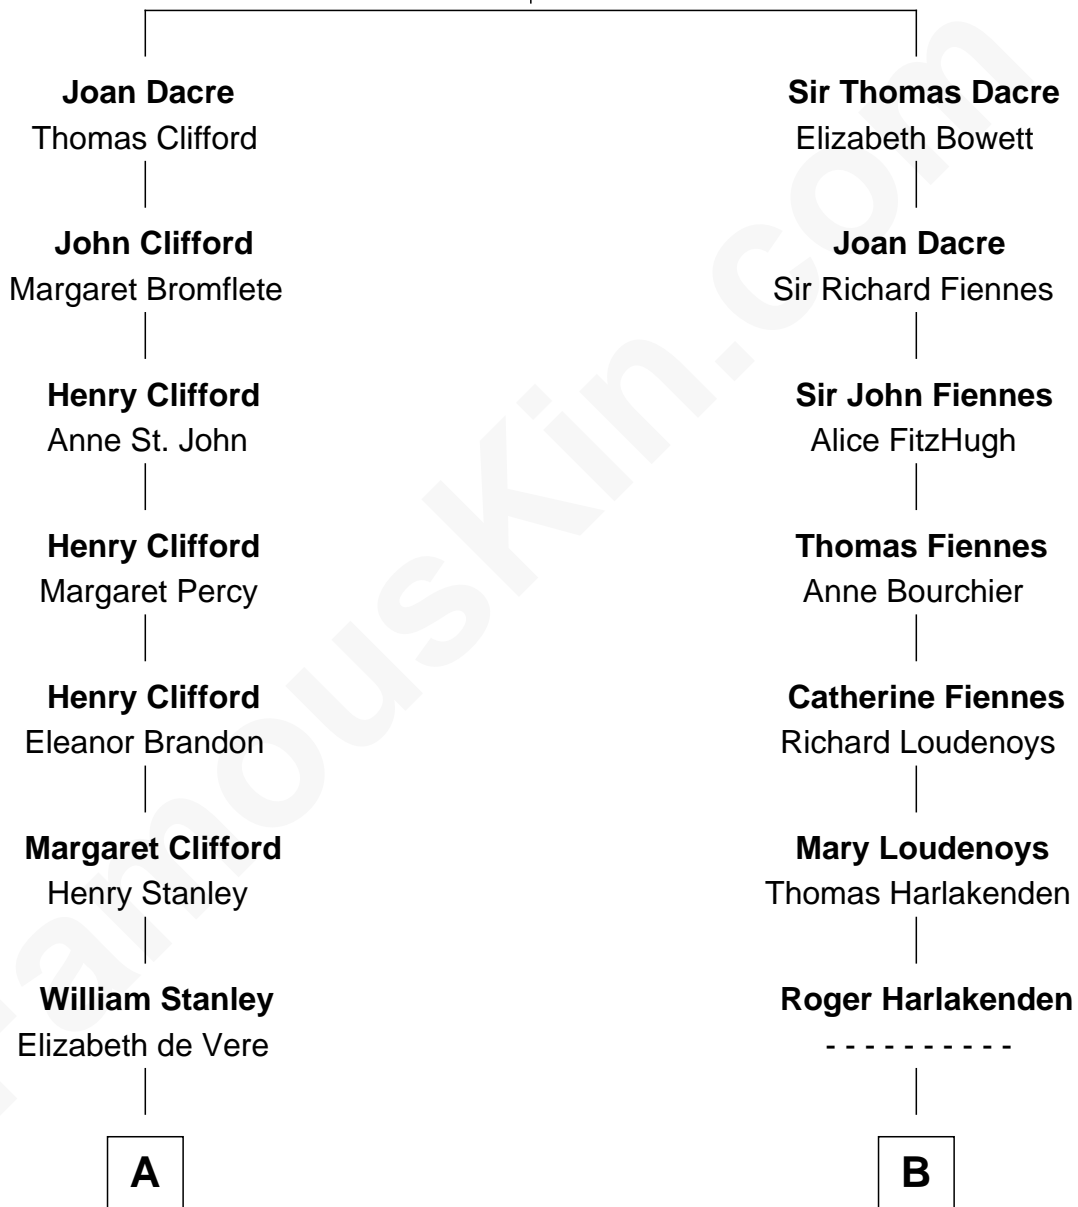

FamousKin.com

Relationship Chart of

Cara Delevingne

Fashion Model and Movie Actress

19th cousin 1 time removed of

Anne Baxter
Movie Actress

Sir Thomas Dacre
Philippe Neville

C

Anne Margaret Faudel-Phillips

John Vincent Sheffield

Jane Armyne Sheffield

Sir Jocelyn Edward Greville Stevens

Pandora Anne Stevens

Charles Hamar Delevingne

Cara Delevingne

Model and Actress