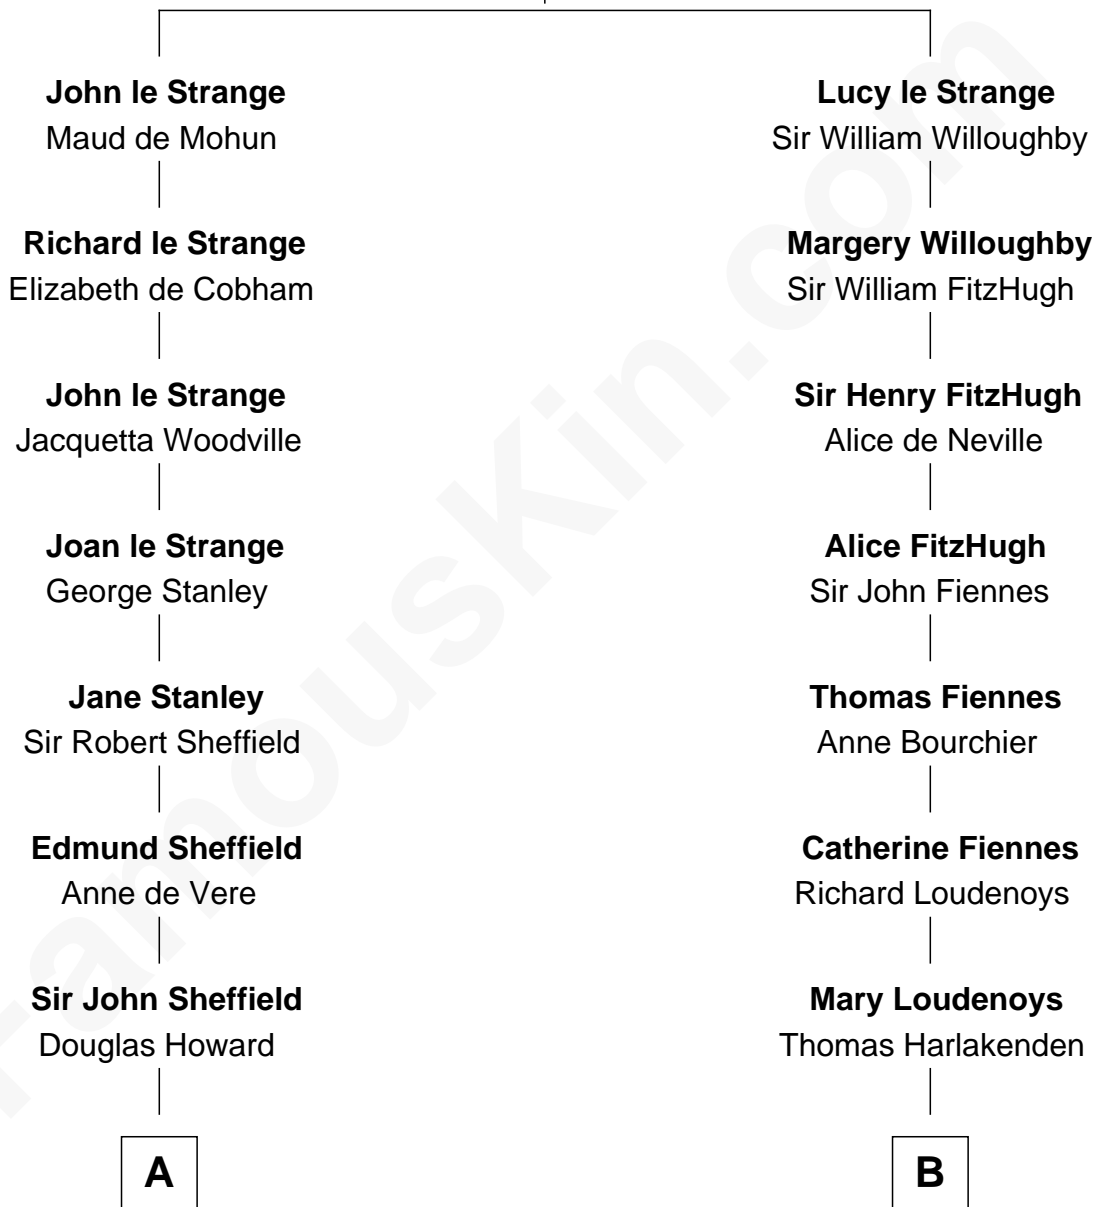

FamousKin.com

Relationship Chart of

Cara Delevingne

Fashion Model and Movie Actress

19th cousin 1 time removed of

Anne Baxter
Movie Actress

Sir Roger le Strange
Aline Fitzalan

C

Jane Armyne Sheffield
Sir Jocelyn Edward Greville Stevens

Pandora Anne Stevens
Charles Hamar Delevingne

Cara Delevingne
Model and Actress

D

William Carey Wright
Anna Lloyd Jones

Frank Lloyd Wright
Catherine L. Tobin