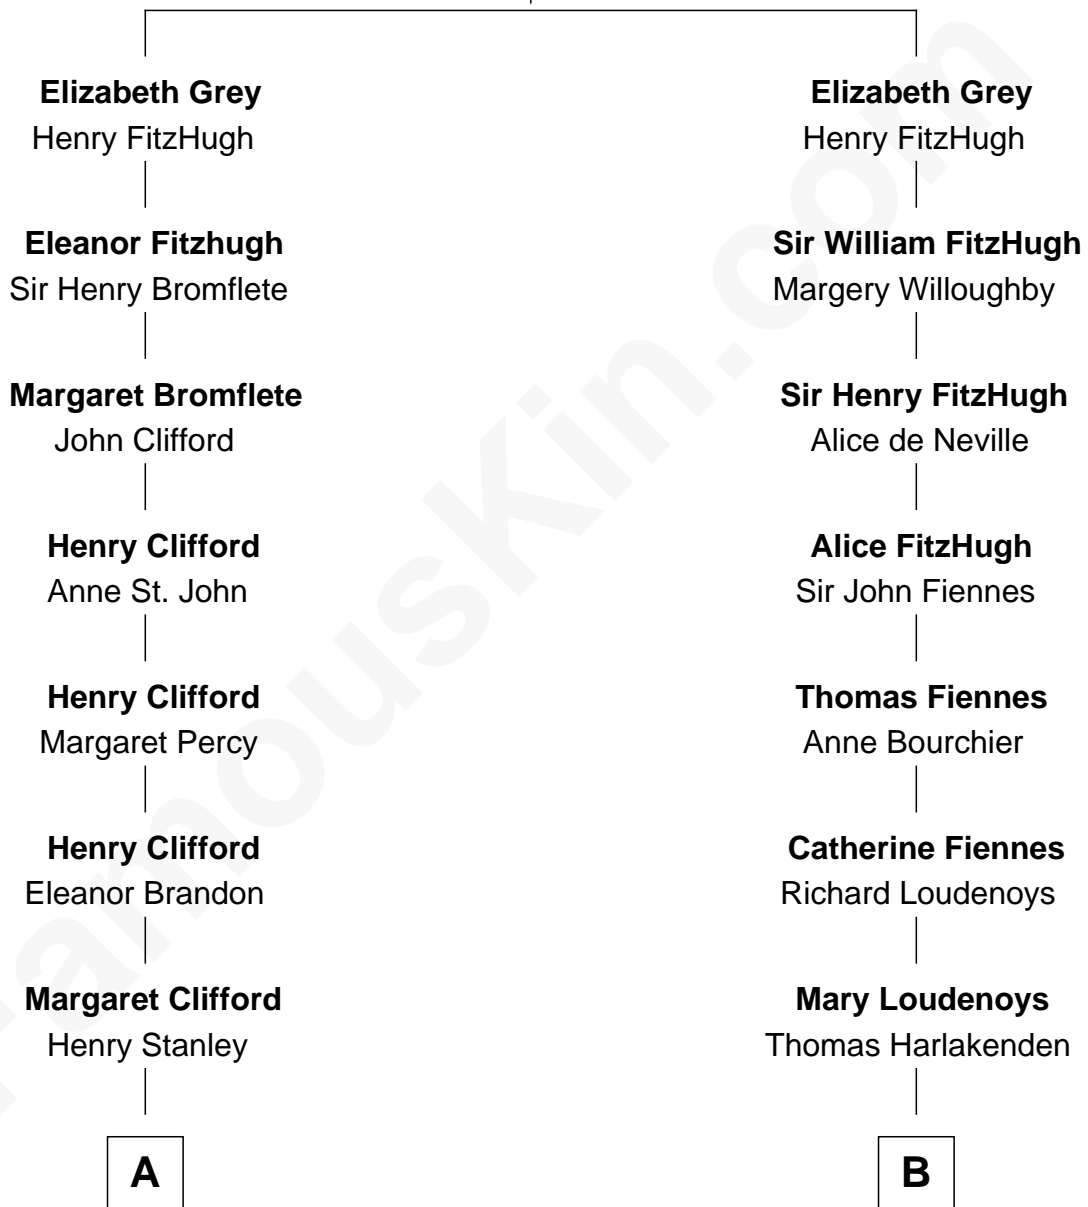

## Relationship Chart of

### Cara Delevingne

*Fashion Model and Movie Actress*

20th cousin 1 time removed of

**Anne Baxter**

*Movie Actress*

**Sir Robert Grey**  
Lora de St. Quintin

**C**

**Armyne Evelyne Gordon**  
Sir Lionel Lawson Faudel-Phillips

**Anne Margaret Faudel-Phillips**  
John Vincent Sheffield

**Jane Armyne Sheffield**  
Sir Jocelyn Edward Greville Stevens

**Pandora Anne Stevens**  
Charles Hamar Delevingne

**Cara Delevingne**  
*Model and Actress*