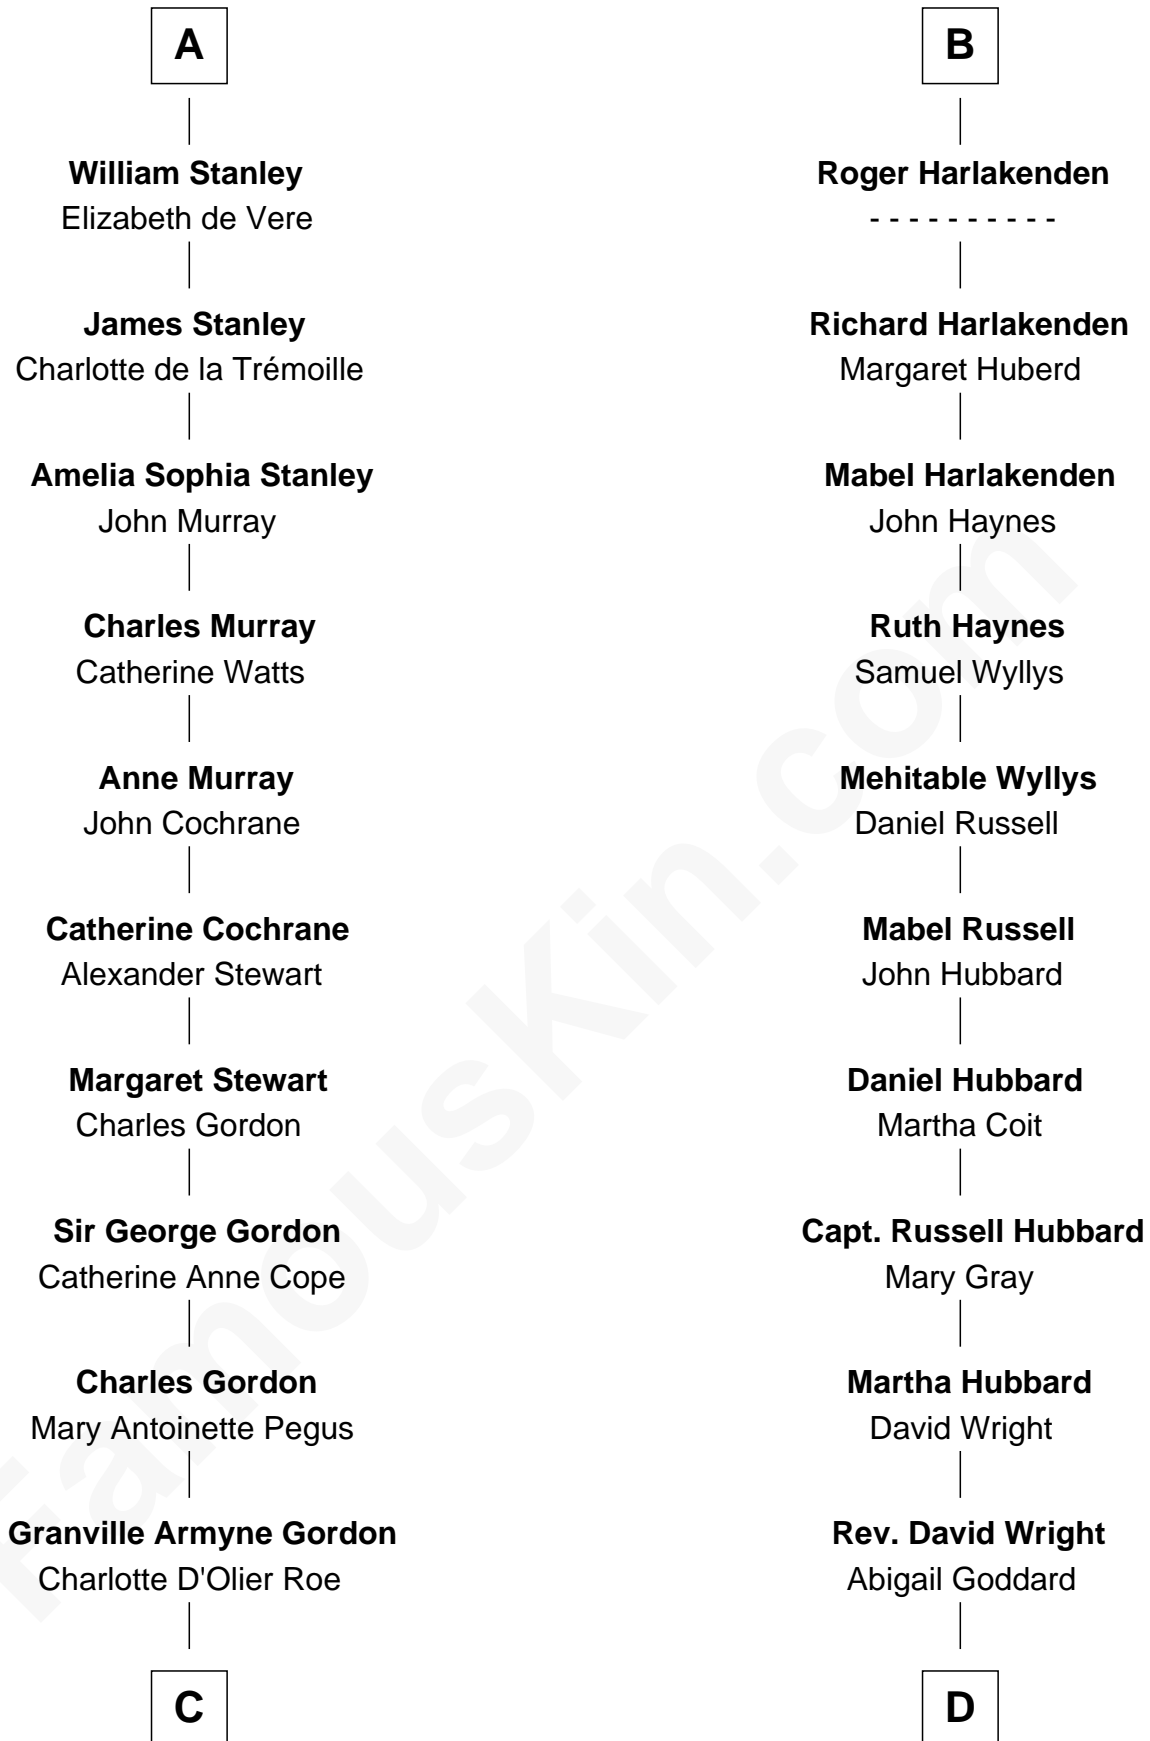

## Relationship Chart of

### Cara Delevingne

*Fashion Model and Movie Actress*

20th cousin 1 time removed of

**Anne Baxter**

*Movie Actress*

**Sir Robert Grey**  
Lora de St. Quintin

**C**

**Armyne Evelyne Gordon**  
Sir Lionel Lawson Faudel-Phillips

**Anne Margaret Faudel-Phillips**  
John Vincent Sheffield

**Jane Armyne Sheffield**  
Sir Jocelyn Edward Greville Stevens

**Pandora Anne Stevens**  
Charles Hamar Delevingne

**Cara Delevingne**  
*Model and Actress*