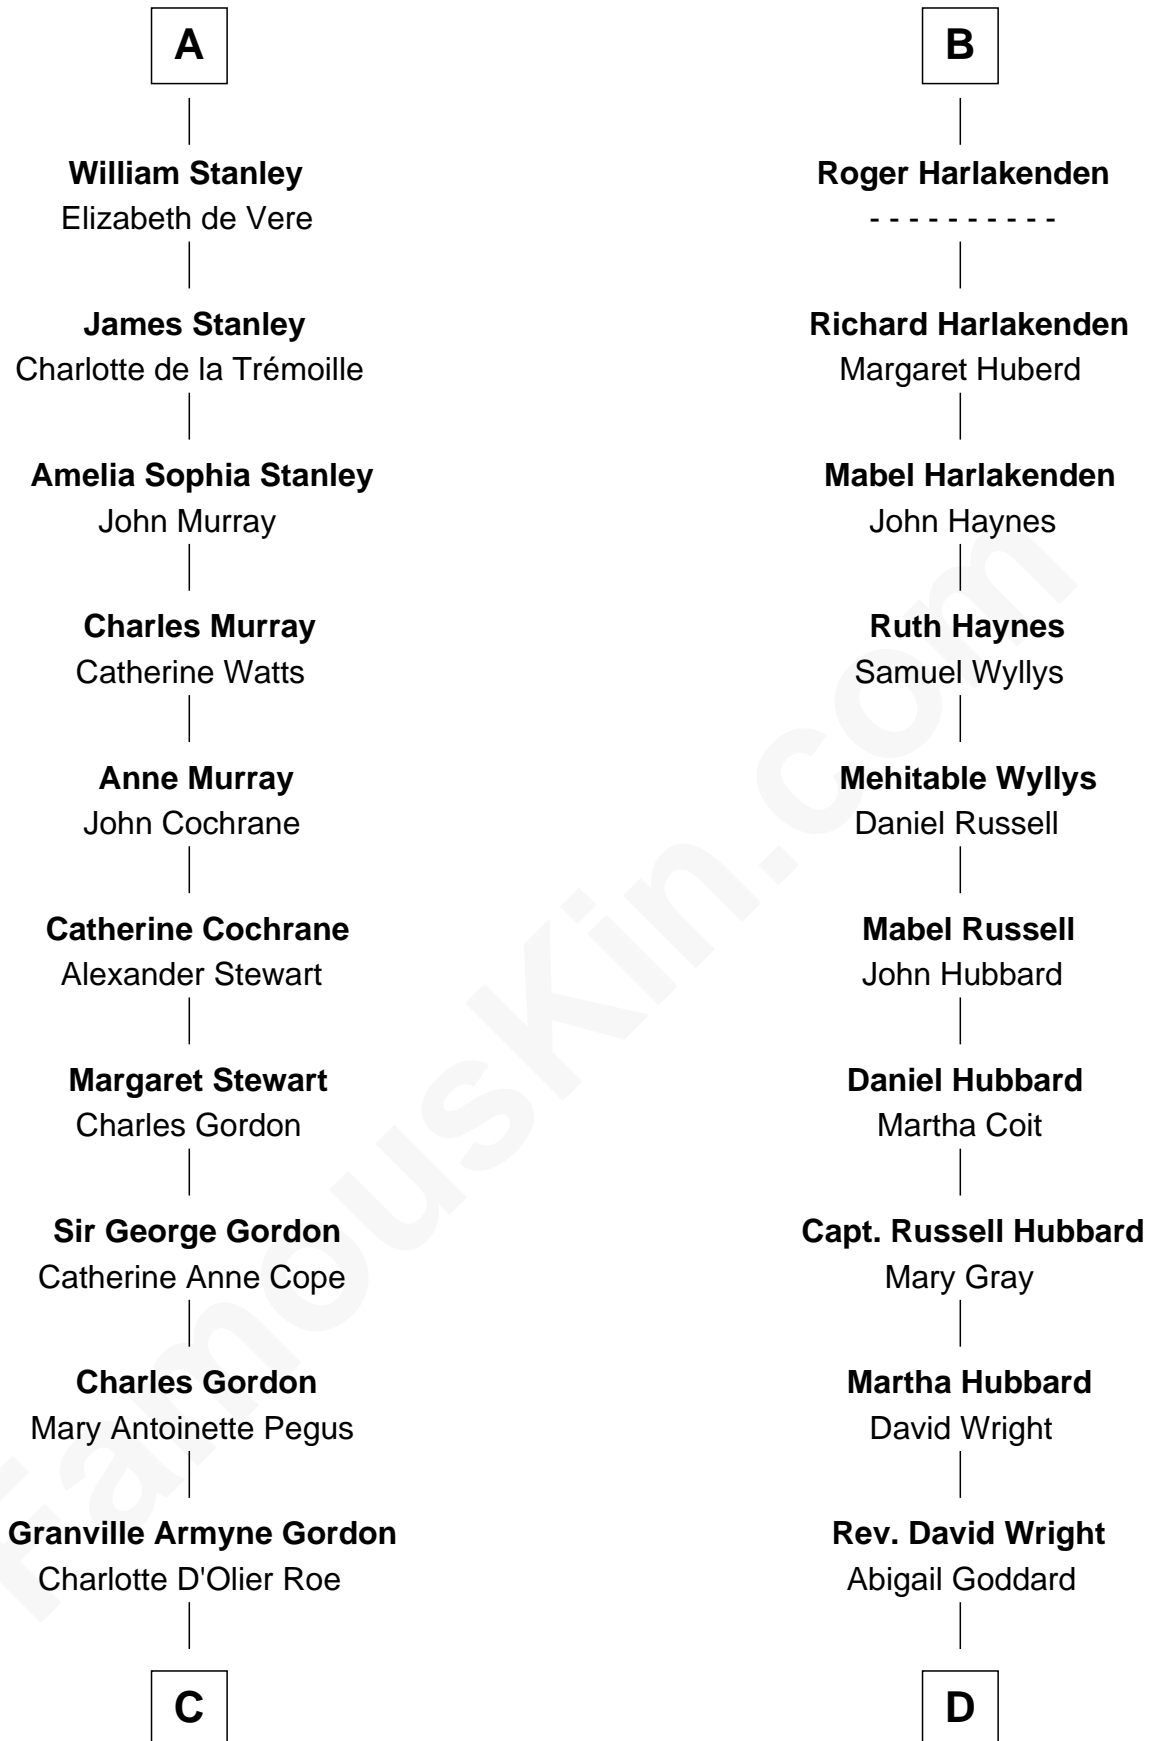

## Relationship Chart of

### Cara Delevingne

*Fashion Model and Movie Actress*

20th cousin 1 time removed of

**Anne Baxter**  
*Movie Actress*

**Henry Fitzhugh**  
Joan Scrope

**C**

**Armyne Evelyne Gordon**  
Sir Lionel Lawson Faudel-Phillips

**Anne Margaret Faudel-Phillips**  
John Vincent Sheffield

**Jane Armyne Sheffield**  
Sir Jocelyn Edward Greville Stevens

**Pandora Anne Stevens**  
Charles Hamar Delevingne

**Cara Delevingne**  
*Model and Actress*