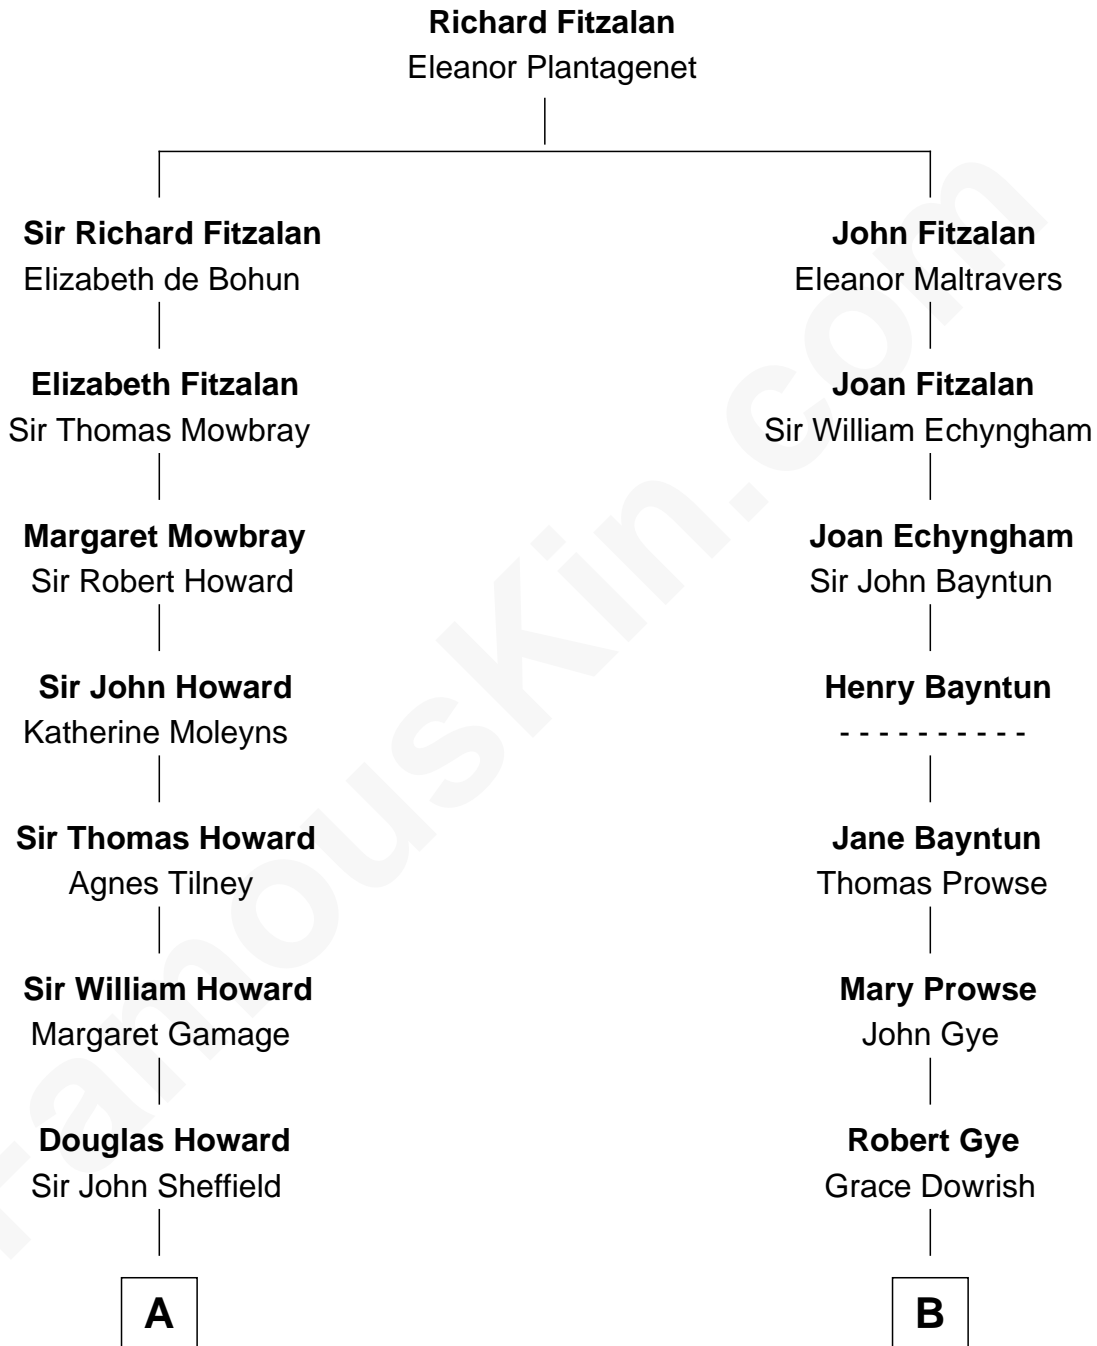

FamousKin.com

Relationship Chart of

Cara Delevingne

Fashion Model and Movie Actress

18th cousin 1 time removed of

Barbara (Pierce) Bush

First Lady of President George H.W. Bush

C

Jane Armyne Sheffield
Sir Jocelyn Edward Greville Stevens

Pandora Anne Stevens
Charles Hamar Delevingne

Cara Delevingne
Model and Actress

D

Marvin Pierce
Pauline Robinson

Barbara (Pierce) Bush
First Lady of George H.W. Bush