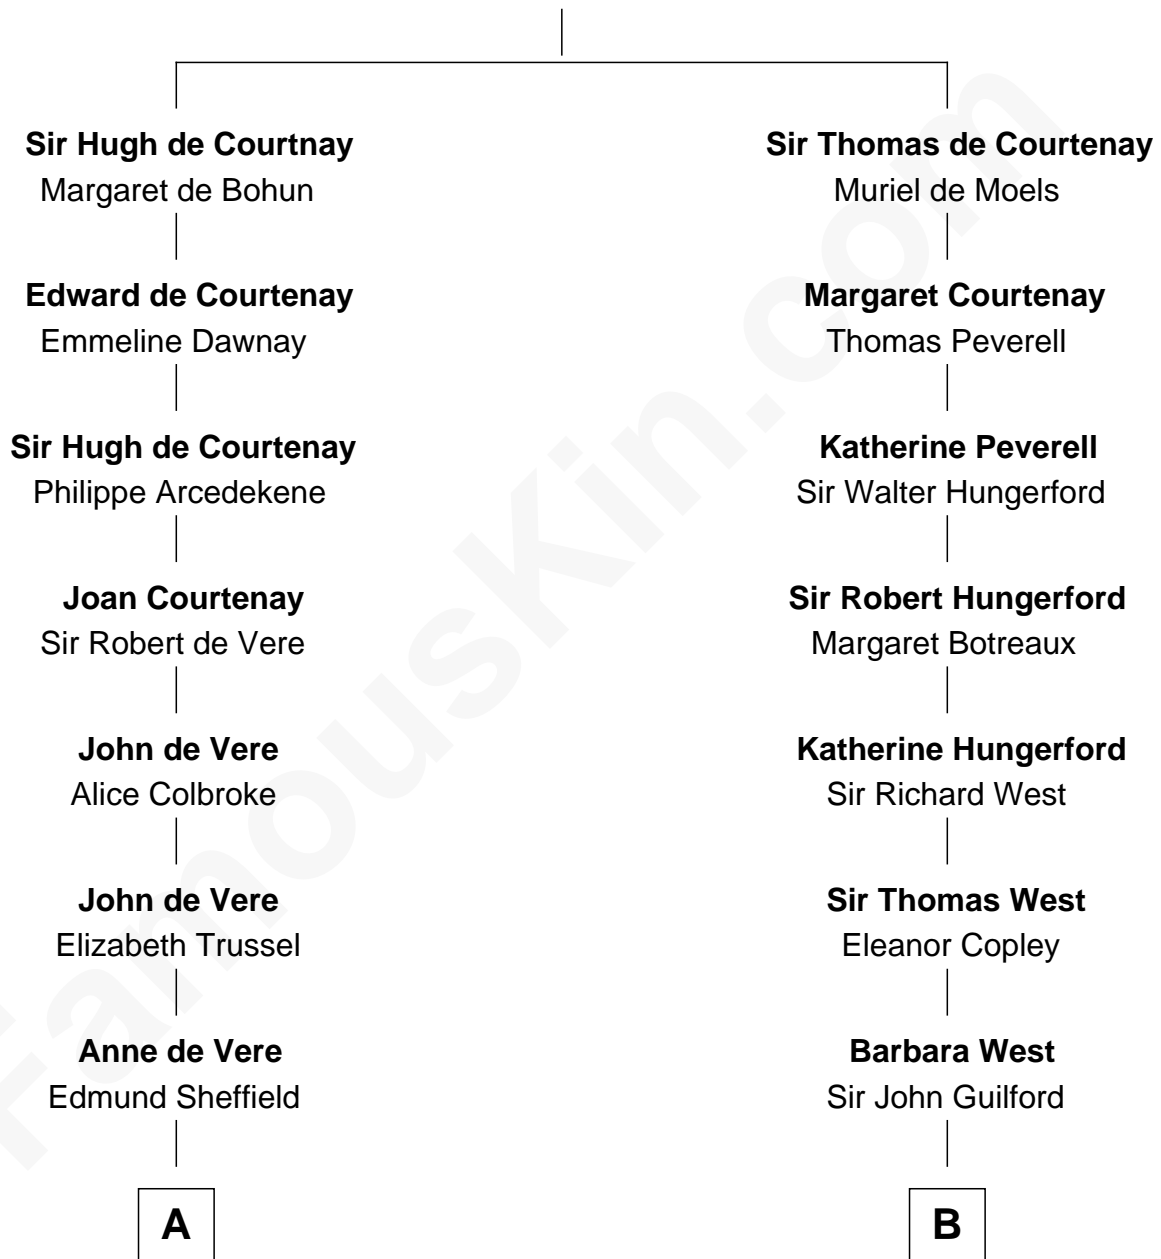

FamousKin.com

Relationship Chart of

Cara Delevingne

Fashion Model and Movie Actress

20th cousin 1 time removed of

George W. Bush
43rd U.S. President

Sir Hugh de Courtenay
Agnes de St. John

C

John Vincent Sheffield
Anne Margaret Faudel-Phillips

Jane Armyne Sheffield
Sir Jocelyn Edward Greville Stevens

Pandora Anne Stevens
Charles Hamar Delevingne

Cara Delevingne
Model and Actress

D

Harriet Eleanor Fay
Rev. James Smith Bush

Samuel Prescott Bush
Flora Sheldon

Prescott Sheldon Bush
Dorothy Wear Walker

George Herbert Walker Bush
Barbara Pierce

George W. Bush
43rd U.S. President