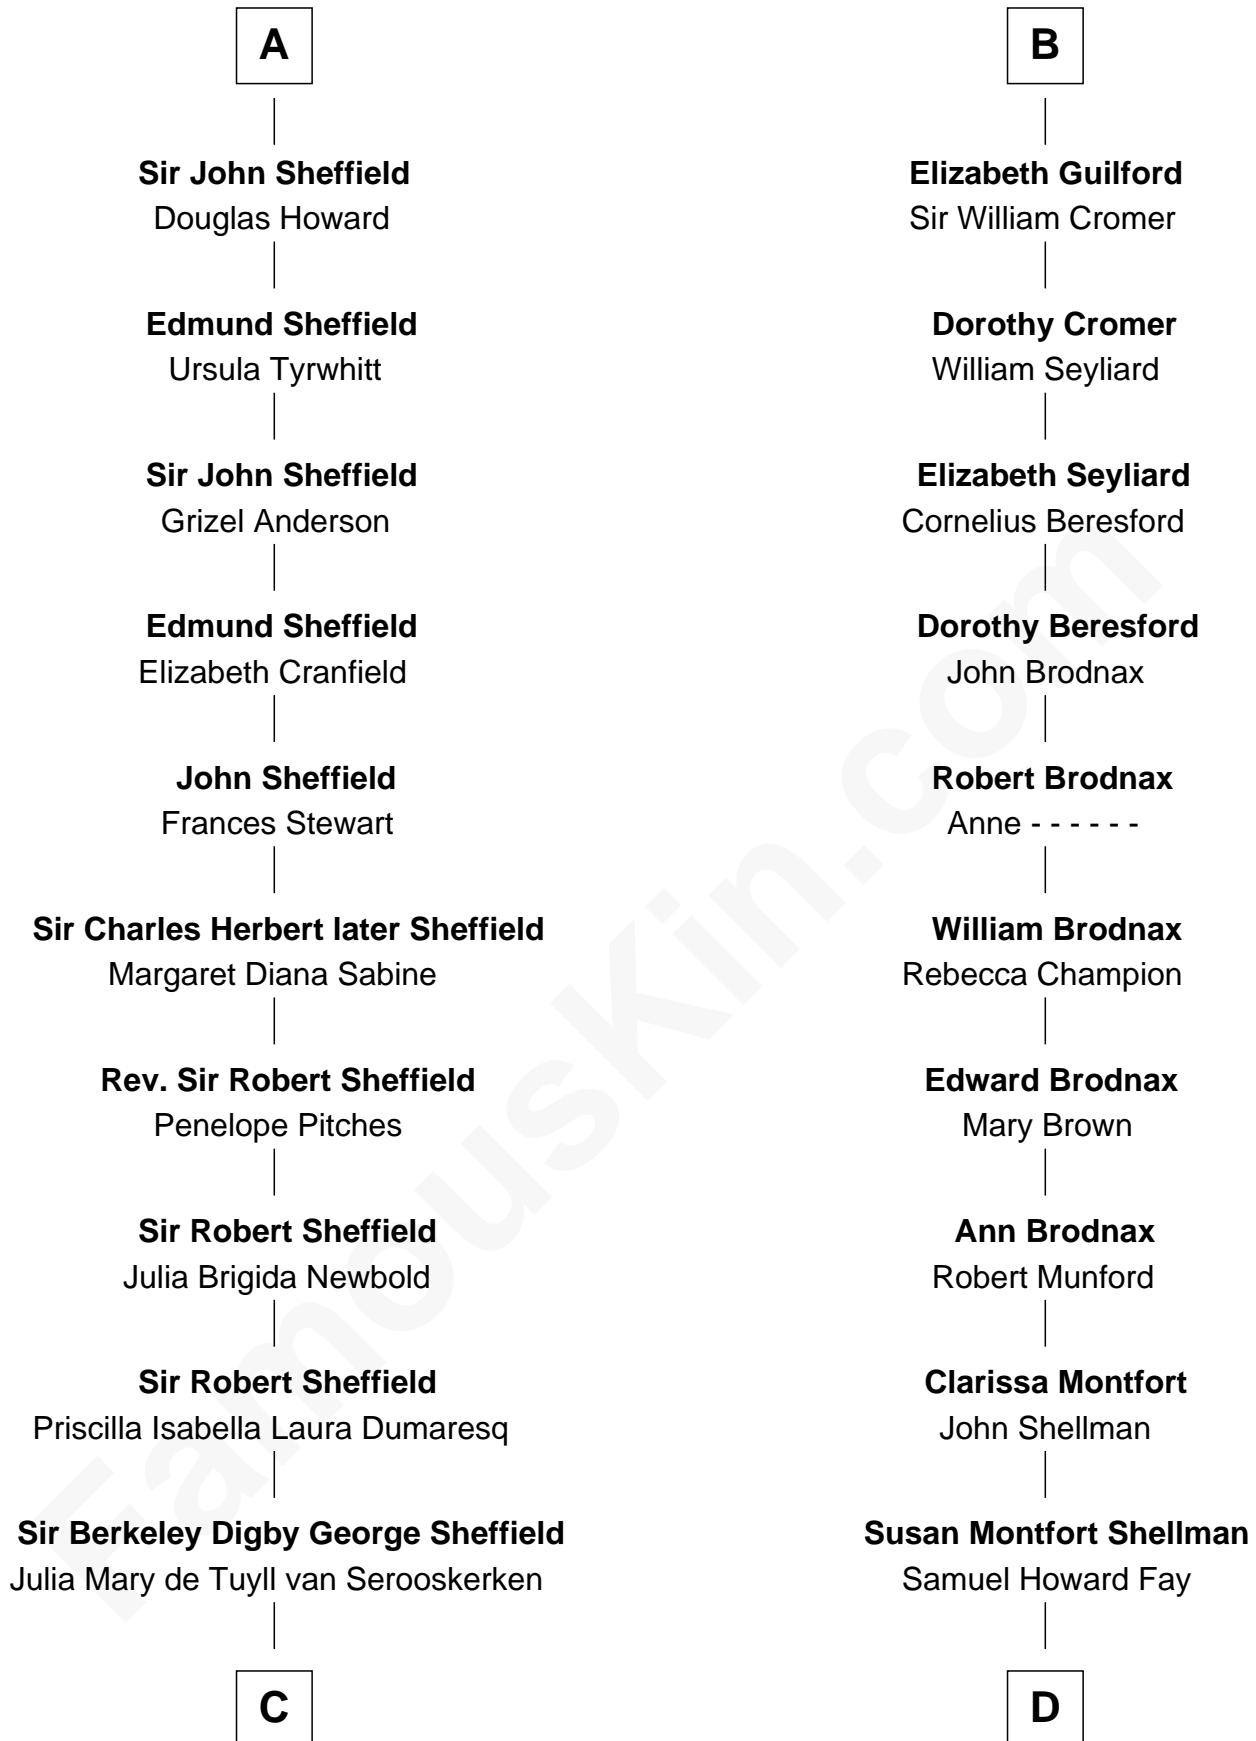

FamousKin.com

Relationship Chart of

Cara Delevingne

Fashion Model and Movie Actress

20th cousin 1 time removed of

George W. Bush
43rd U.S. President

Sir Hugh de Courtenay
Agnes de St. John

C