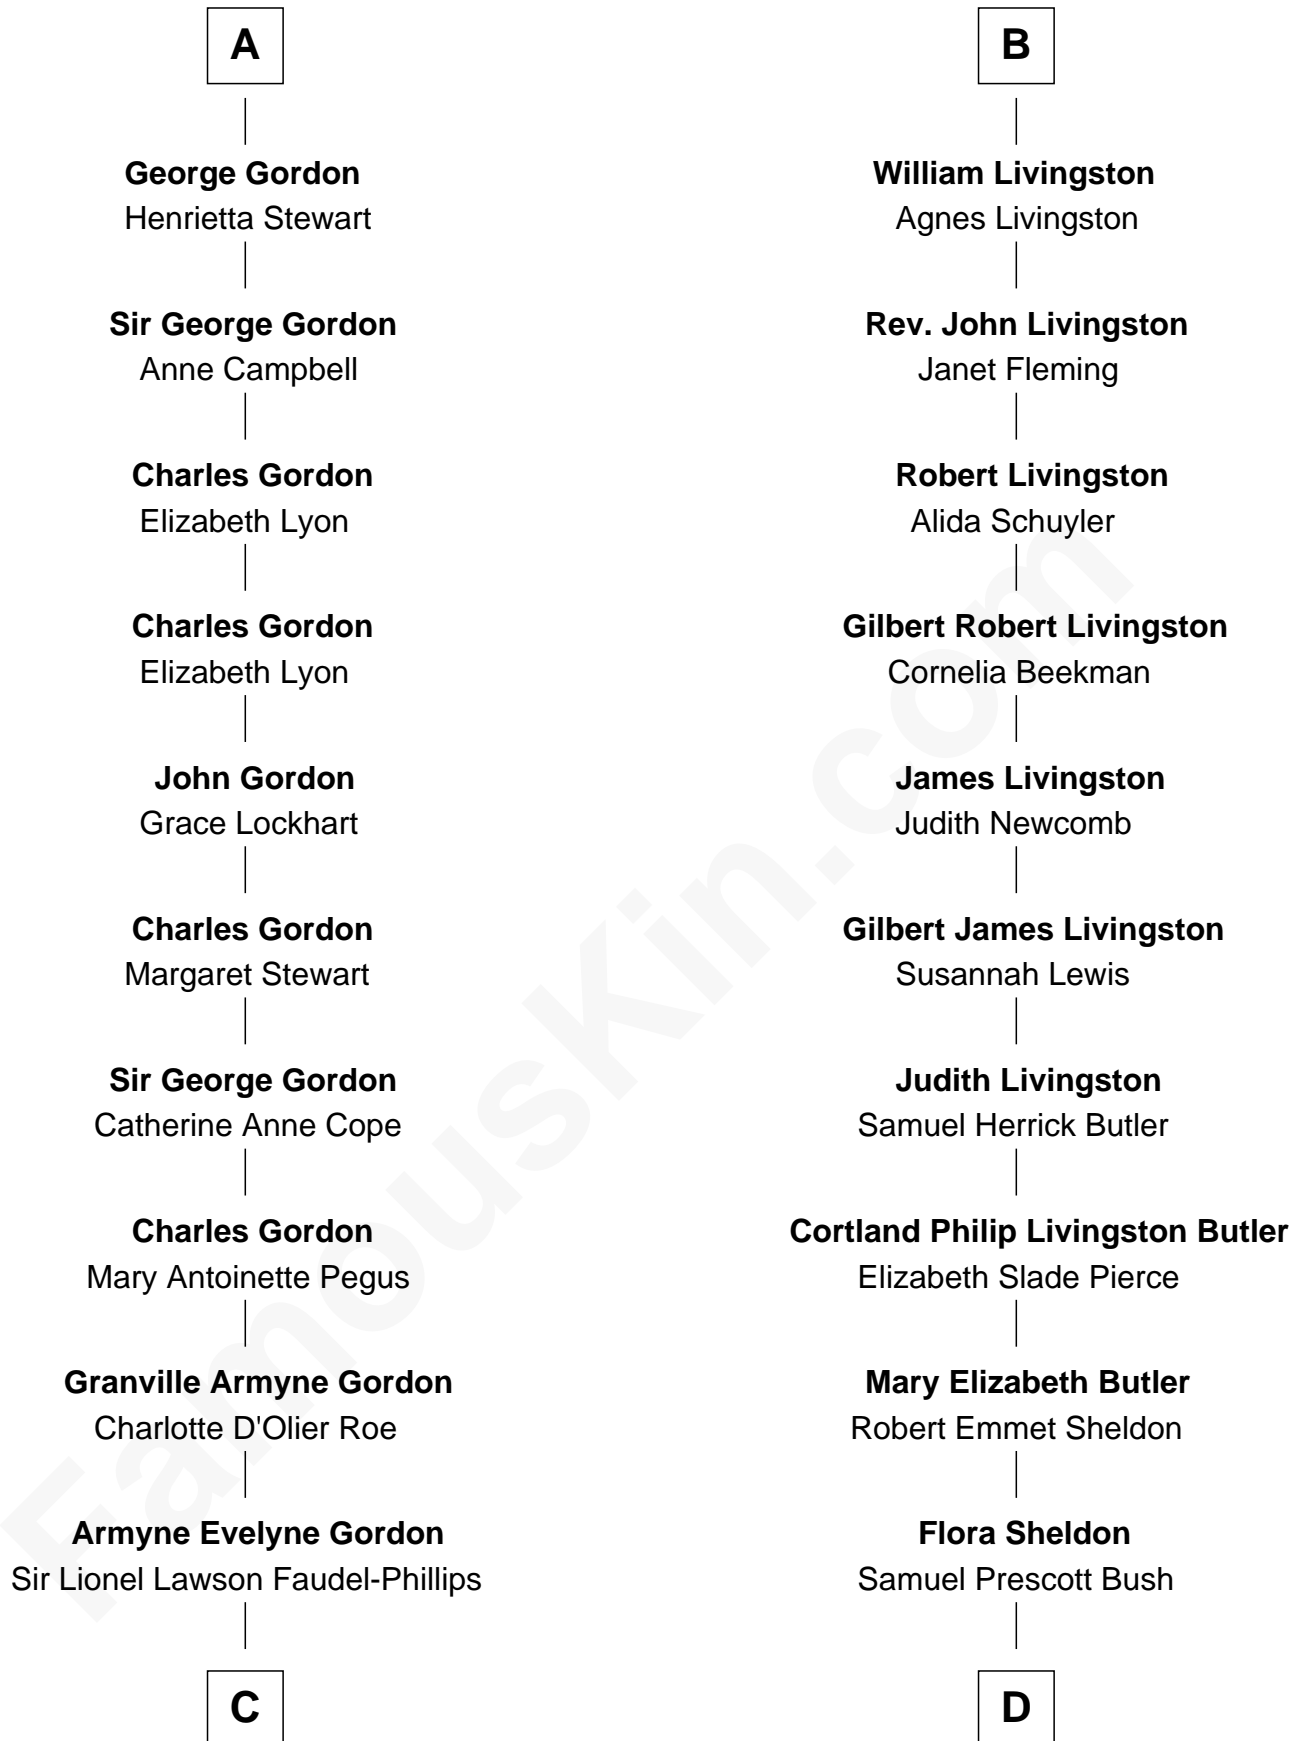

## Relationship Chart of

### Cara Delevingne

*Fashion Model and Movie Actress*

19th cousin 1 time removed of

### George W. Bush

*43rd U.S. President*

**C**

**Anne Margaret Faudel-Phillips**

John Vincent Sheffield

**Jane Armyne Sheffield**

Sir Jocelyn Edward Greville Stevens

**Pandora Anne Stevens**