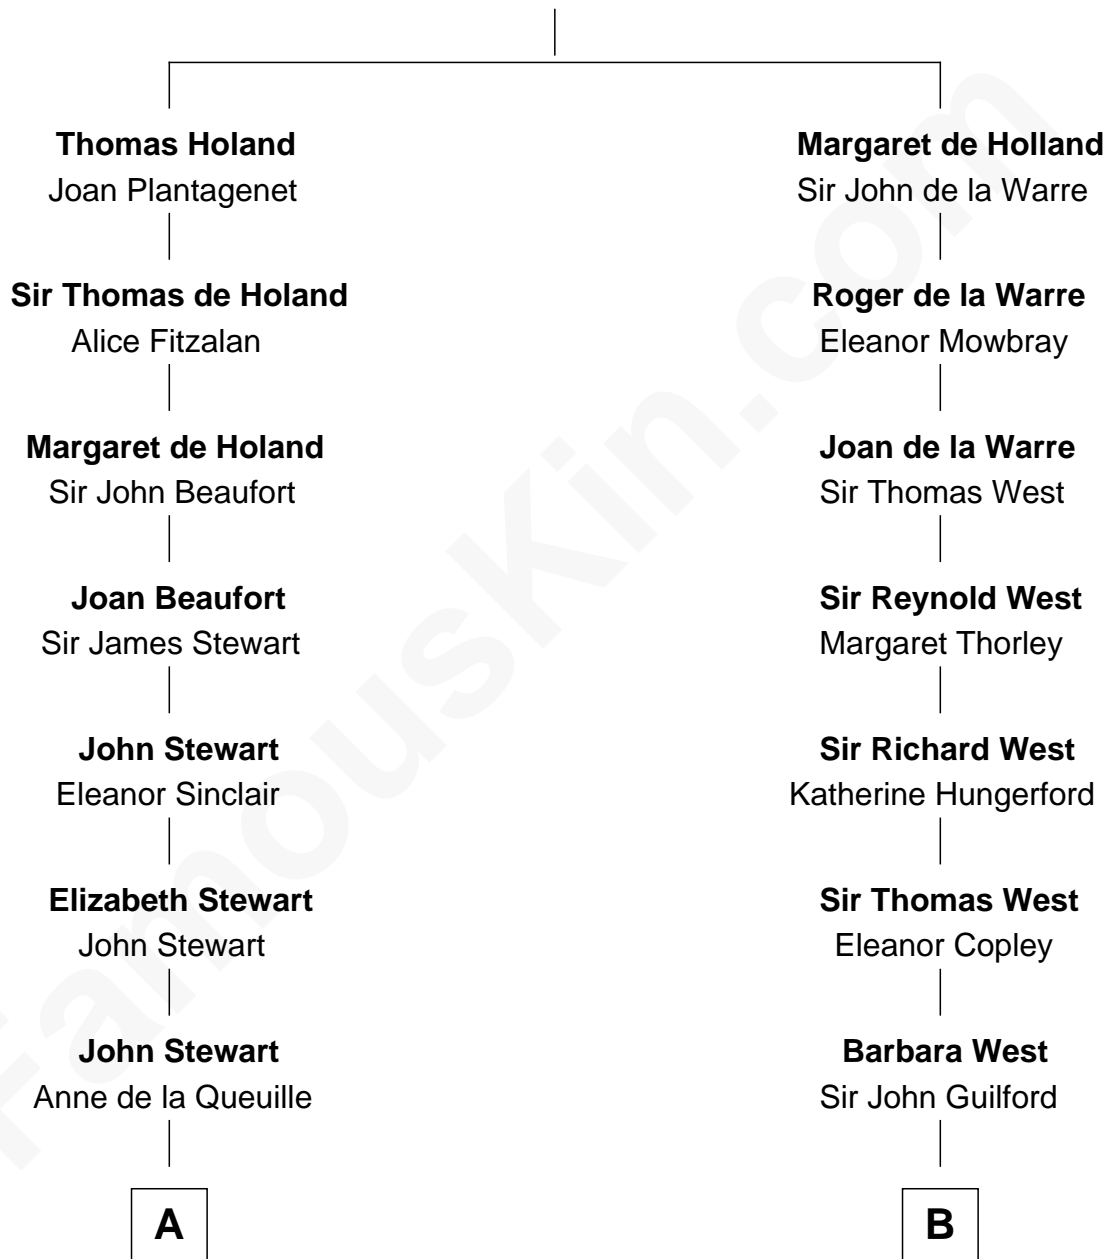

FamousKin.com

Relationship Chart of

Cara Delevingne

Fashion Model and Movie Actress

21st cousin of

George W. Bush

43rd U.S. President

Sir Robert de Holland

Maude la Zouche

C

Armyne Evelyne Gordon
Sir Lionel Lawson Faudel-Phillips

Anne Margaret Faudel-Phillips
John Vincent Sheffield

Jane Armyne Sheffield
Sir Jocelyn Edward Greville Stevens

Pandora Anne Stevens
Charles Hamar Delevingne

Cara Delevingne
Model and Actress

D

Harriet Eleanor Fay
Rev. James Smith Bush

Samuel Prescott Bush
Flora Sheldon

Prescott Sheldon Bush
Dorothy Wear Walker

George Herbert Walker Bush
Barbara Pierce

George W. Bush
43rd U.S. President