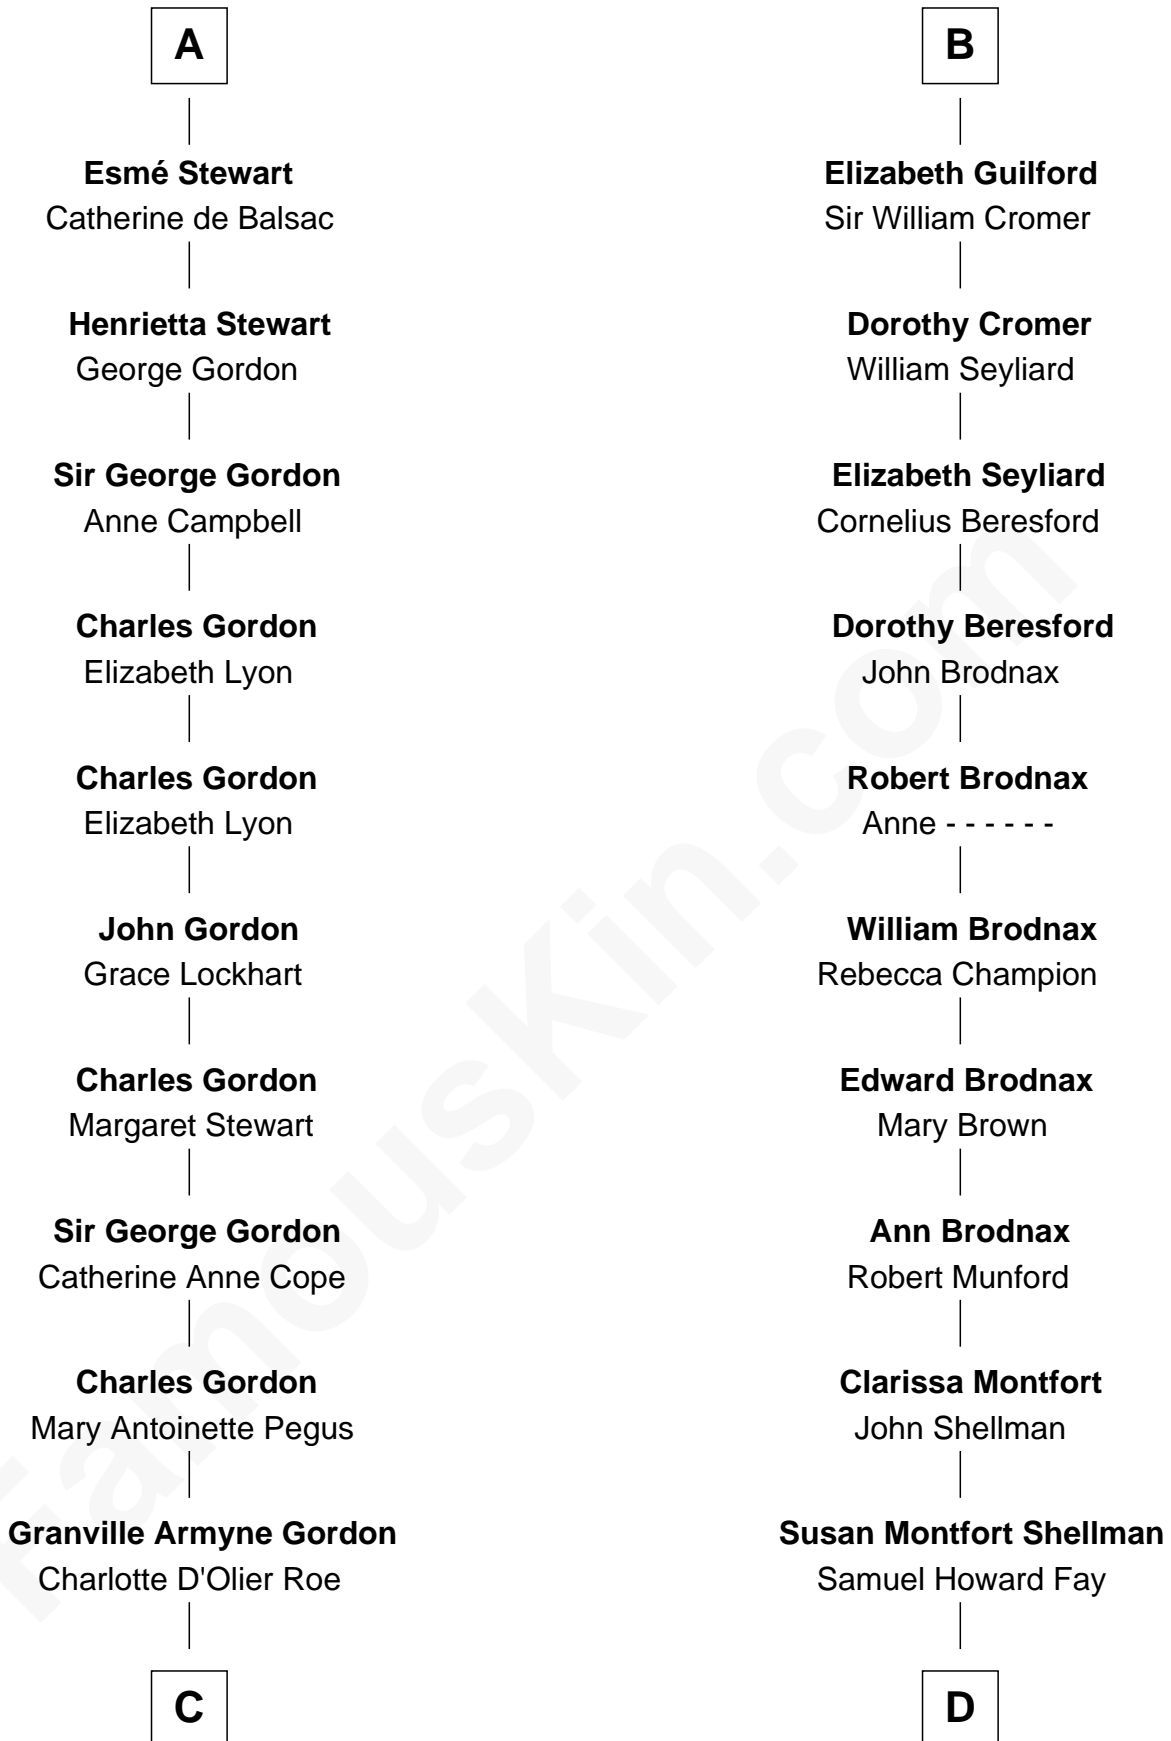

FamousKin.com

Relationship Chart of

Cara Delevingne

Fashion Model and Movie Actress

21st cousin of

George W. Bush

43rd U.S. President

Sir Robert de Holland

Maude la Zouche

C

Armyne Evelyne Gordon
Sir Lionel Lawson Faudel-Phillips

Anne Margaret Faudel-Phillips
John Vincent Sheffield

Jane Armyne Sheffield
Sir Jocelyn Edward Greville Stevens

Pandora Anne Stevens
Charles Hamar Delevingne

Cara Delevingne
Model and Actress

D

Harriet Eleanor Fay
Rev. James Smith Bush

Samuel Prescott Bush
Flora Sheldon

Prescott Sheldon Bush
Dorothy Wear Walker

George Herbert Walker Bush
Barbara Pierce

George W. Bush
43rd U.S. President