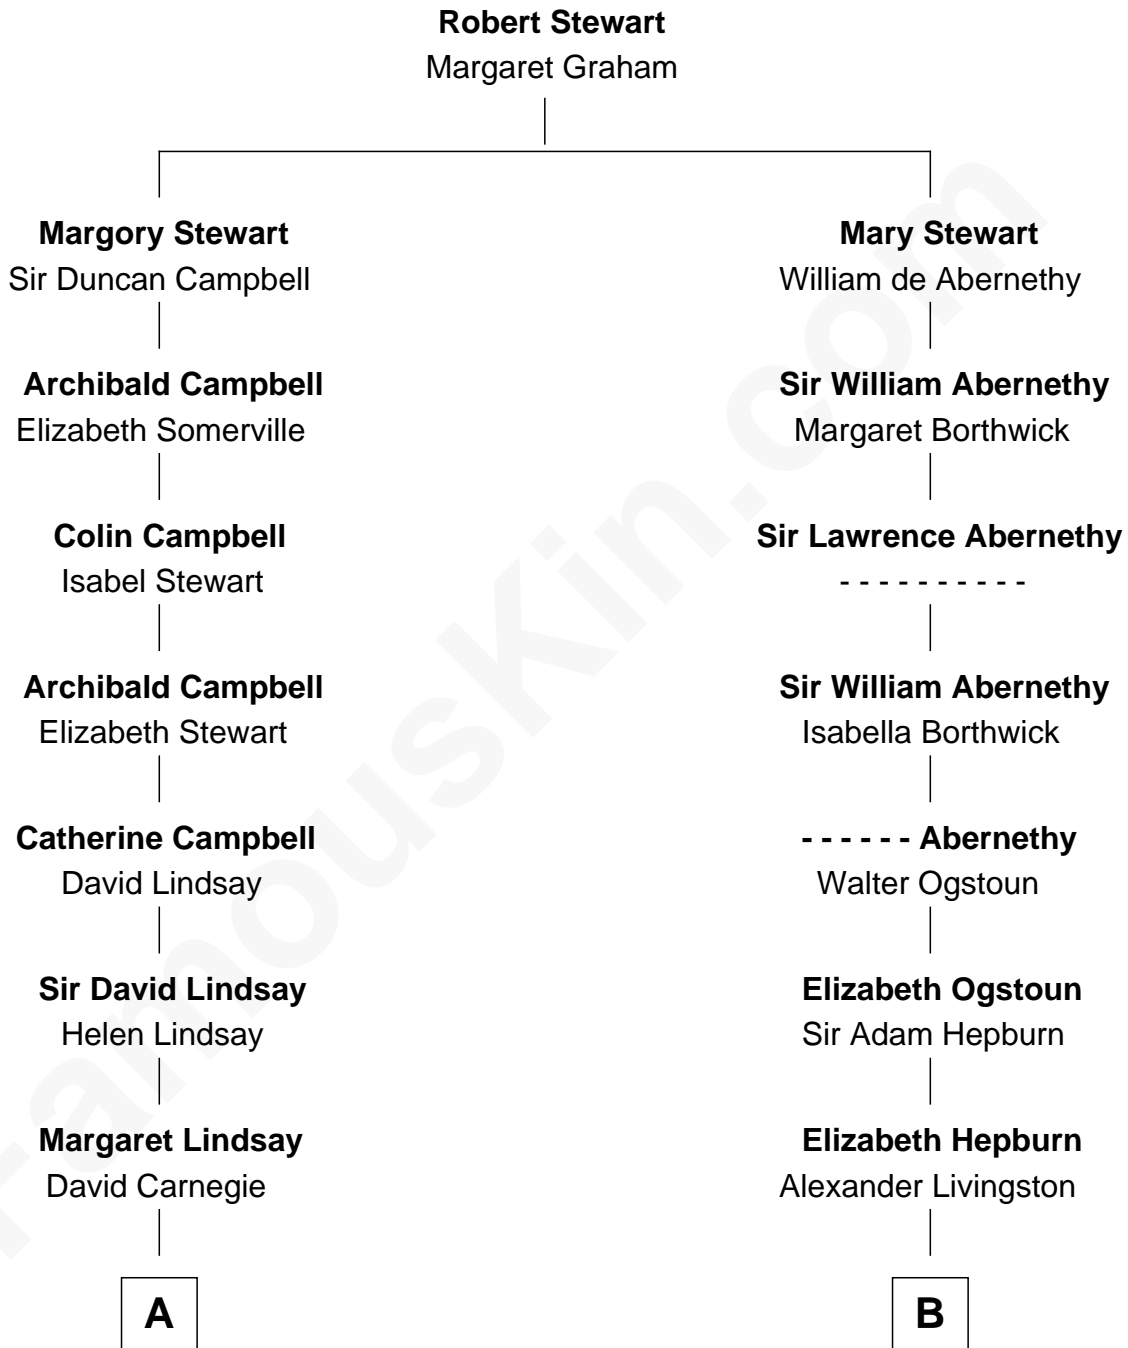

# FamousKin.com

## Relationship Chart of

### Cara Delevingne

*Fashion Model and Movie Actress*

20th cousin 1 time removed of

**George W. Bush**  
*43rd U.S. President*

**C**

**Anne Margaret Faudel-Phillips**

John Vincent Sheffield

**Jane Armyne Sheffield**