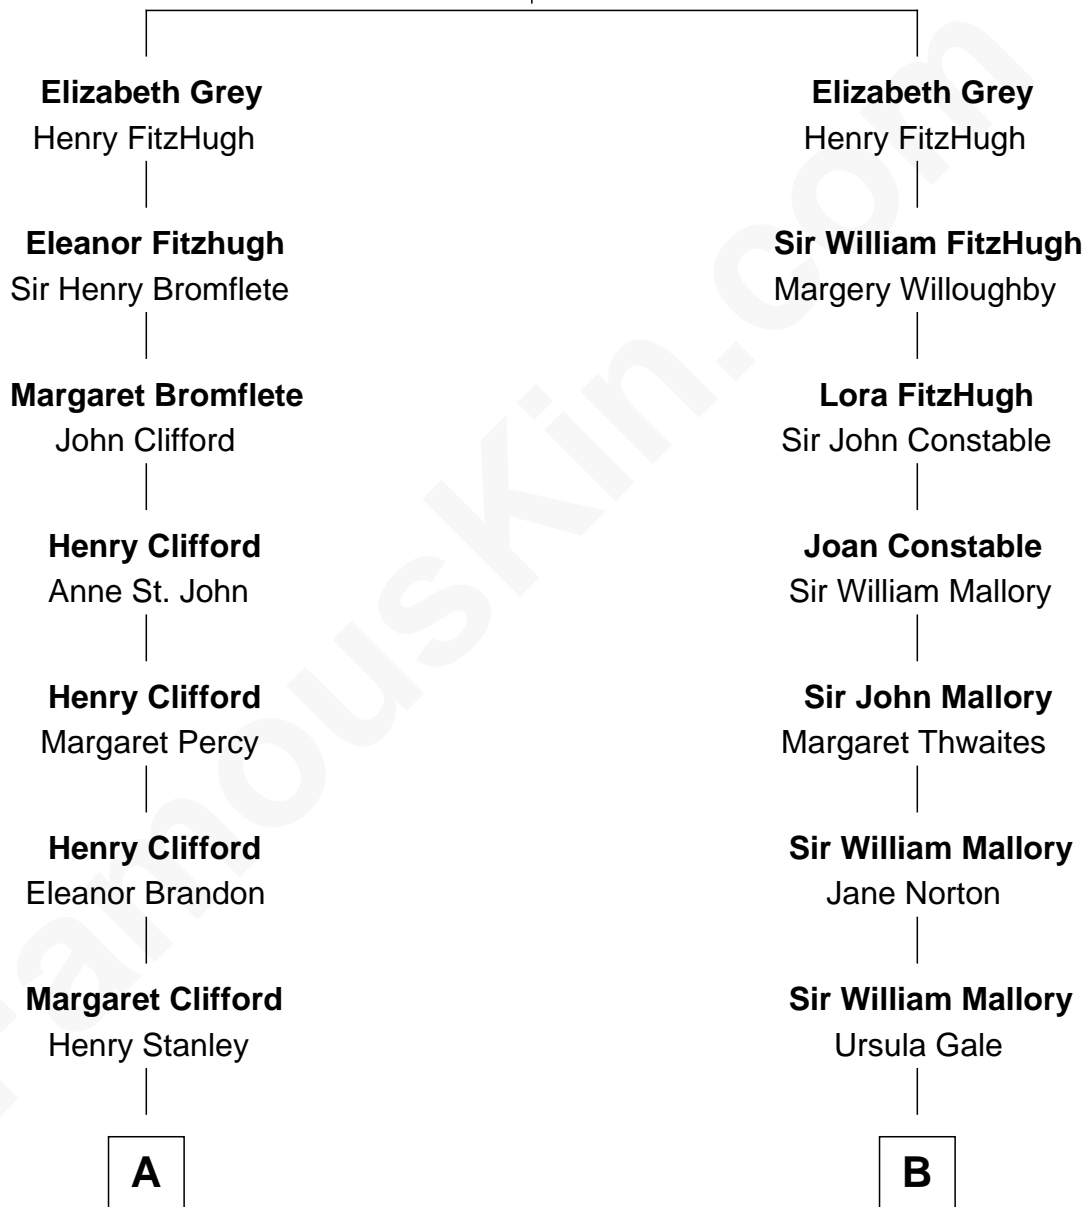

## Relationship Chart of

### Cara Delevingne

*Fashion Model and Movie Actress*

17th cousin 4 times removed of

### Judy Garland

*Singer and Movie Actress*

**Sir Robert Grey**  
Lora de St. Quintin

**C**

—  
**Armyne Evelyne Gordon**

Sir Lionel Lawson Faudel-Phillips

—  
**Anne Margaret Faudel-Phillips**

John Vincent Sheffield

—  
**Jane Armyne Sheffield**

Sir Jocelyn Edward Greville Stevens

—  
**Pandora Anne Stevens**

Charles Hamar Delevingne

—  
**Cara Delevingne**

*Model and Actress*