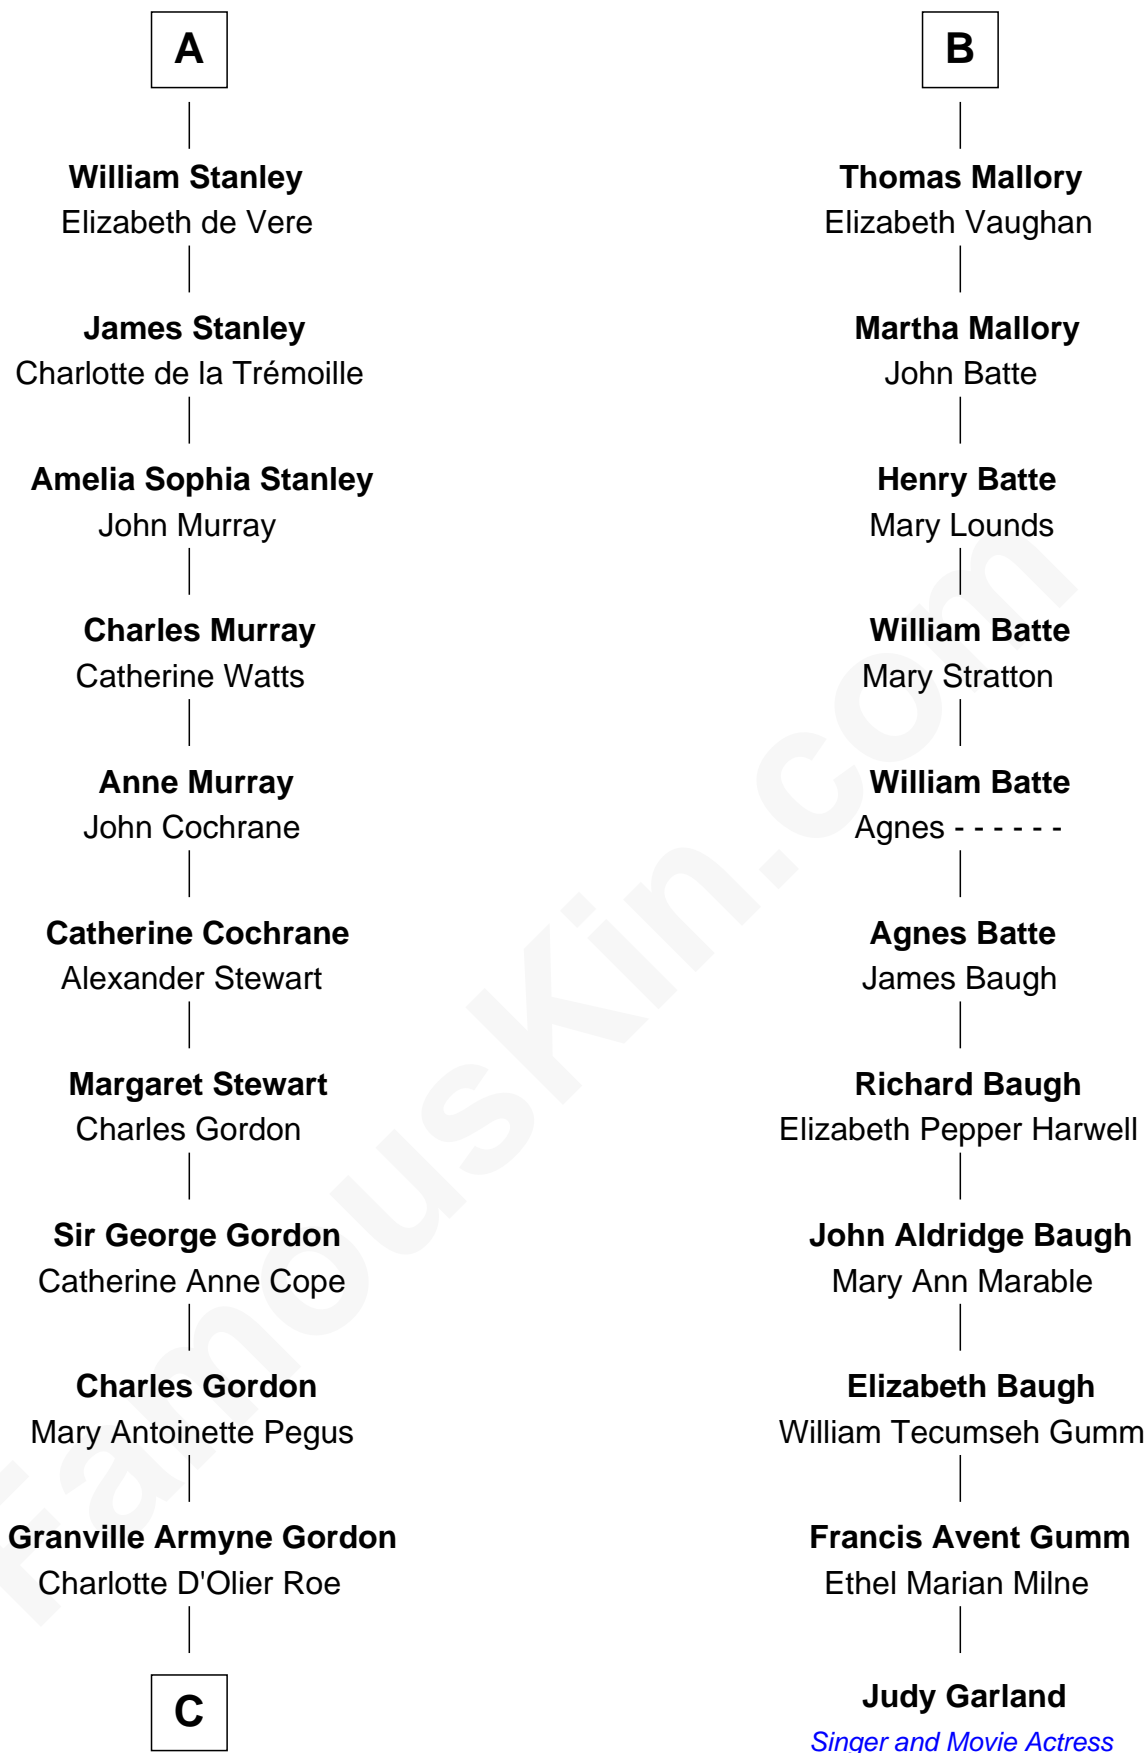

## Relationship Chart of

### Cara Delevingne

*Fashion Model and Movie Actress*

17th cousin 4 times removed of

### Judy Garland

*Singer and Movie Actress*

**Sir Robert Grey**  
Lora de St. Quintin

**C**

—  
**Armyne Evelyne Gordon**

Sir Lionel Lawson Faudel-Phillips

—  
**Anne Margaret Faudel-Phillips**

John Vincent Sheffield

—  
**Jane Armyne Sheffield**

Sir Jocelyn Edward Greville Stevens

—  
**Pandora Anne Stevens**

Charles Hamar Delevingne

—  
**Cara Delevingne**

*Model and Actress*