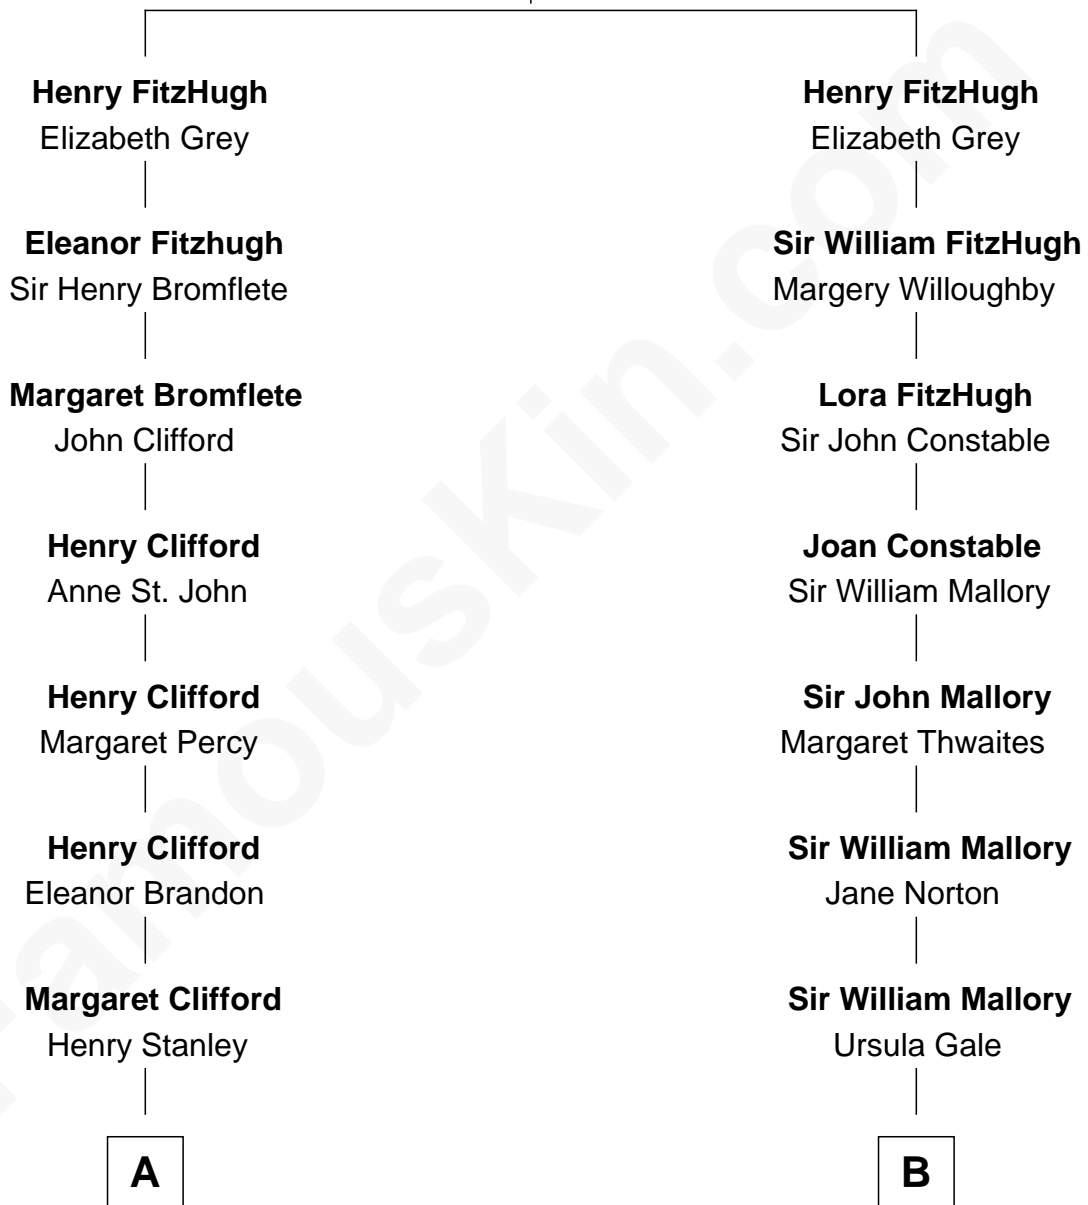

## Relationship Chart of

### Cara Delevingne

*Fashion Model and Movie Actress*

17th cousin 4 times removed of

### Judy Garland

*Singer and Movie Actress*

**Henry Fitzhugh**

Joan Scrope

**C**

—  
**Armyne Evelyne Gordon**

Sir Lionel Lawson Faudel-Phillips

—  
**Anne Margaret Faudel-Phillips**

John Vincent Sheffield

—  
**Jane Armyne Sheffield**

Sir Jocelyn Edward Greville Stevens

—  
**Pandora Anne Stevens**

Charles Hamar Delevingne

—  
**Cara Delevingne**

*Model and Actress*