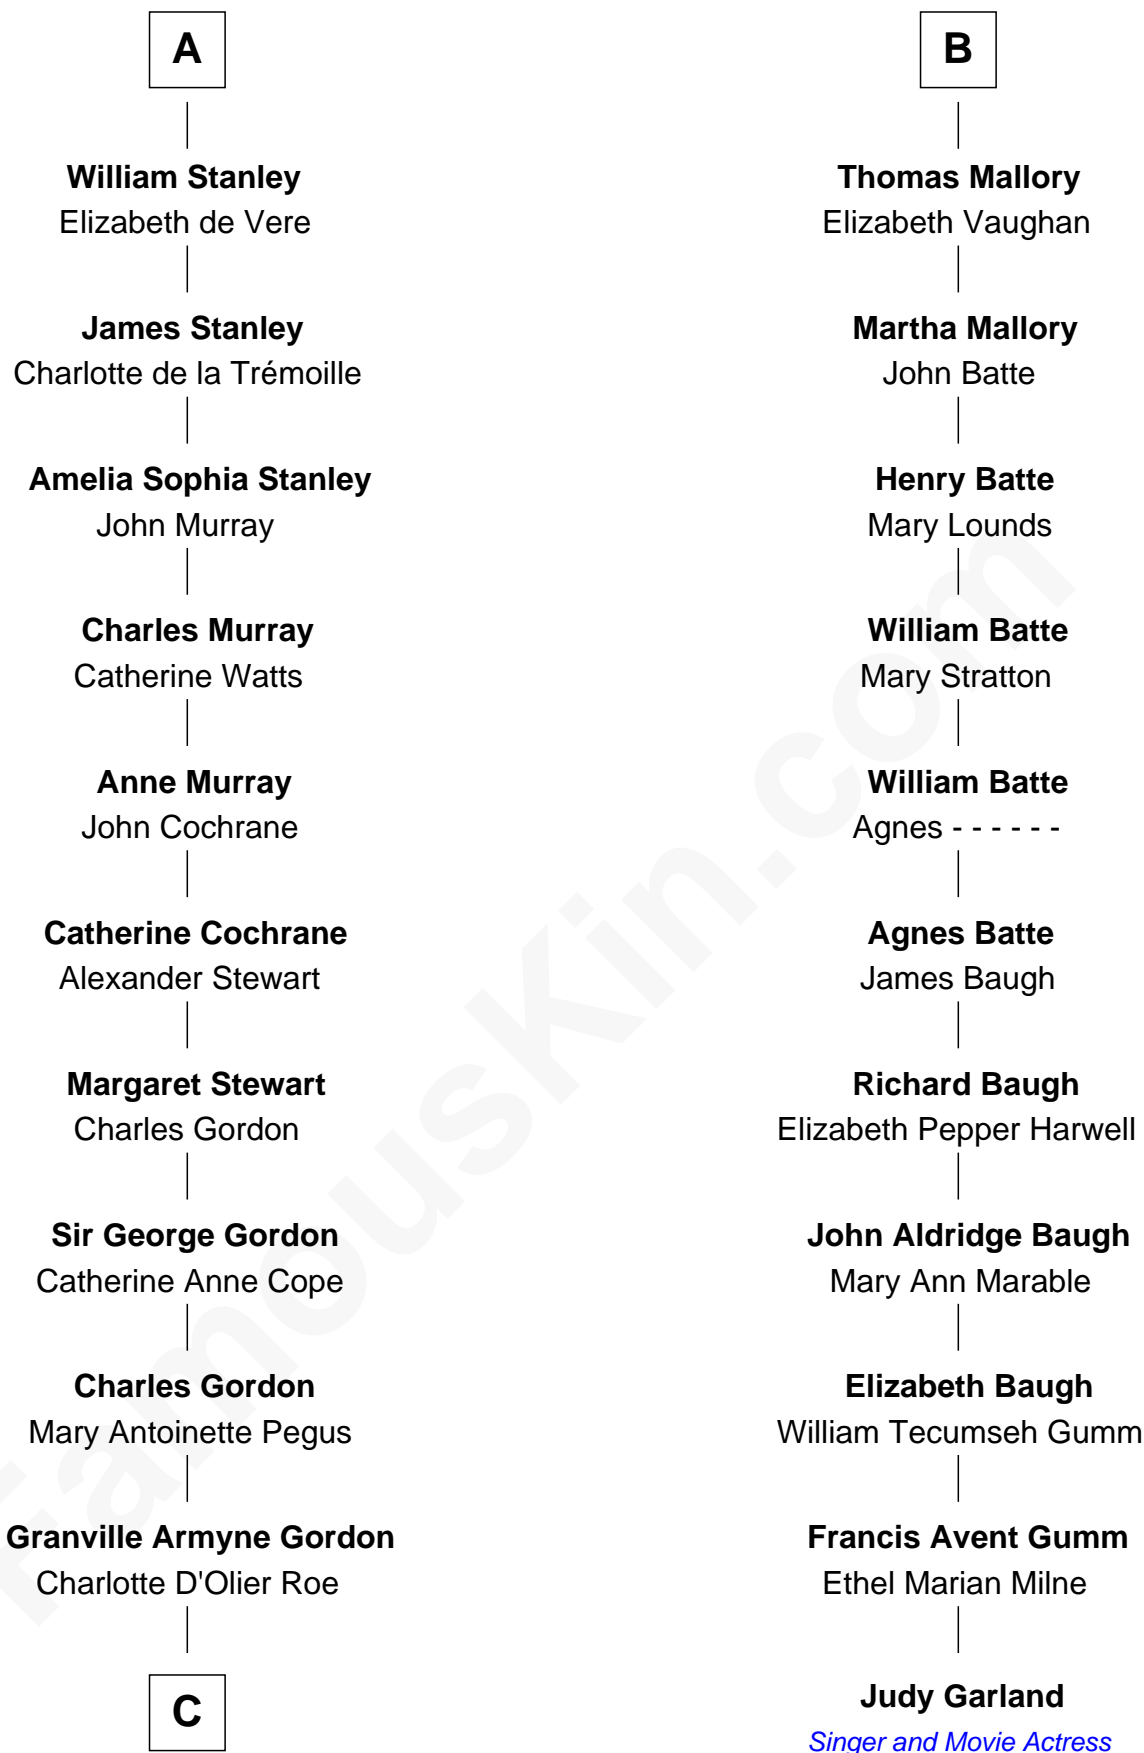

## Relationship Chart of

### Cara Delevingne

*Fashion Model and Movie Actress*

17th cousin 4 times removed of

### Judy Garland

*Singer and Movie Actress*

**Henry Fitzhugh**

Joan Scrope

**C**

—  
**Armyne Evelyne Gordon**

Sir Lionel Lawson Faudel-Phillips

—  
**Anne Margaret Faudel-Phillips**

John Vincent Sheffield

—  
**Jane Armyne Sheffield**

Sir Jocelyn Edward Greville Stevens

—  
**Pandora Anne Stevens**

Charles Hamar Delevingne

—  
**Cara Delevingne**

*Model and Actress*