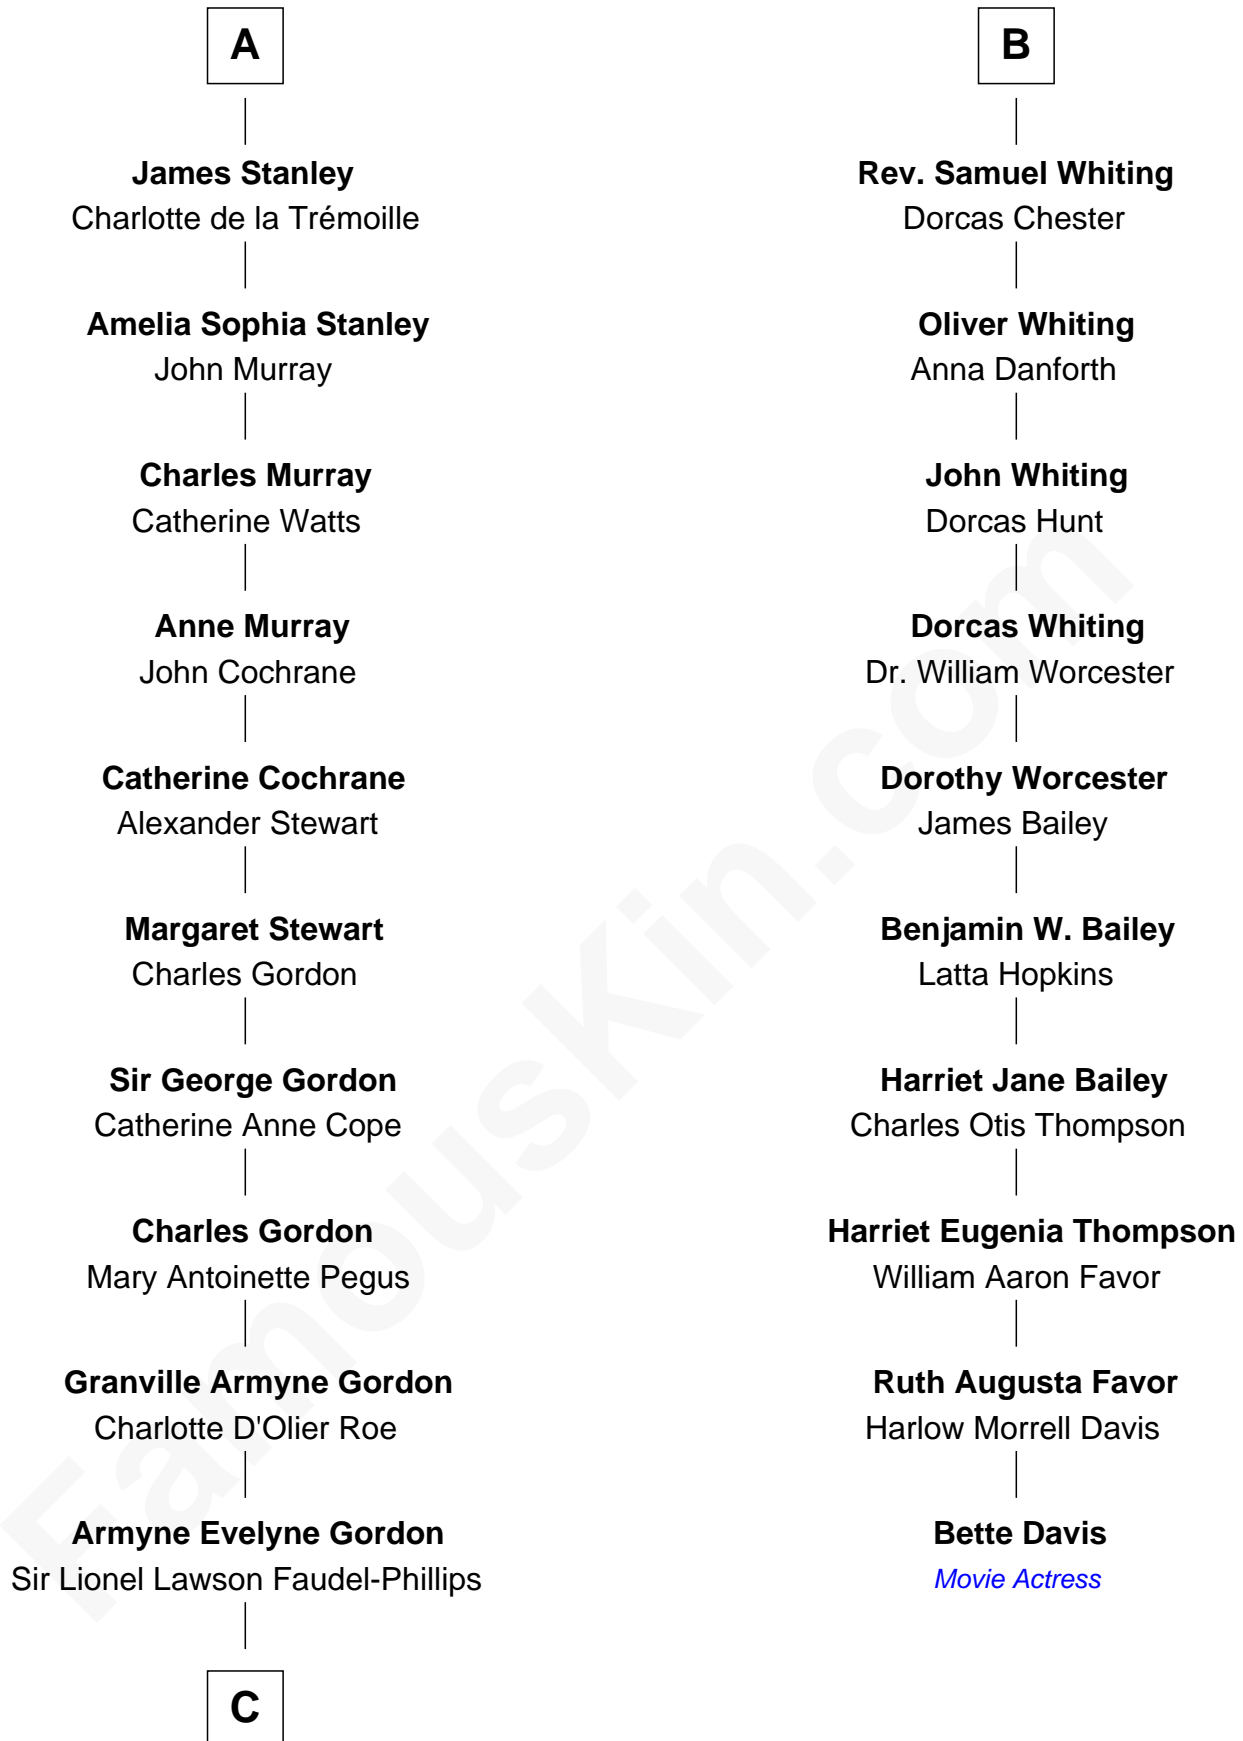

## Relationship Chart of

### Cara Delevingne

*Fashion Model and Movie Actress*

16th cousin 4 times removed of

**Bette Davis**

*Movie Actress*

**Sir John Beauchamp**

Edith Stourton

**C**

**Anne Margaret Faudel-Phillips**

John Vincent Sheffield

**Jane Armyne Sheffield**

Sir Jocelyn Edward Greville Stevens

**Pandora Anne Stevens**

Charles Hamar Delevingne

**Cara Delevingne**

*Model and Actress*