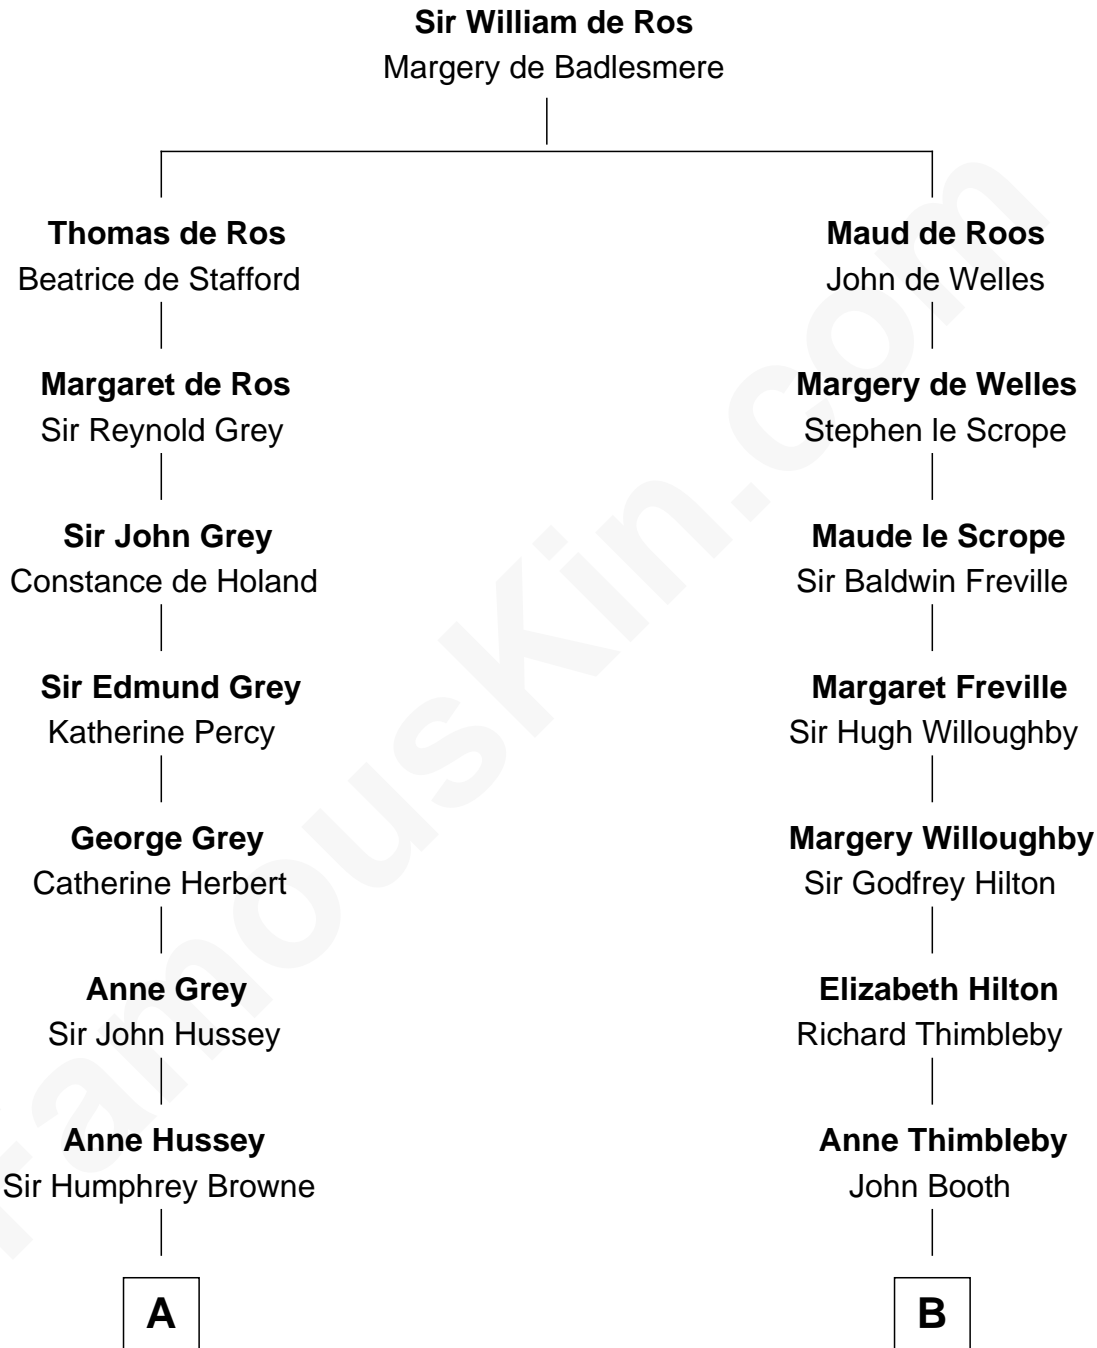

Lucretia (Rudolph) Garfield

First Lady of President James Garfield