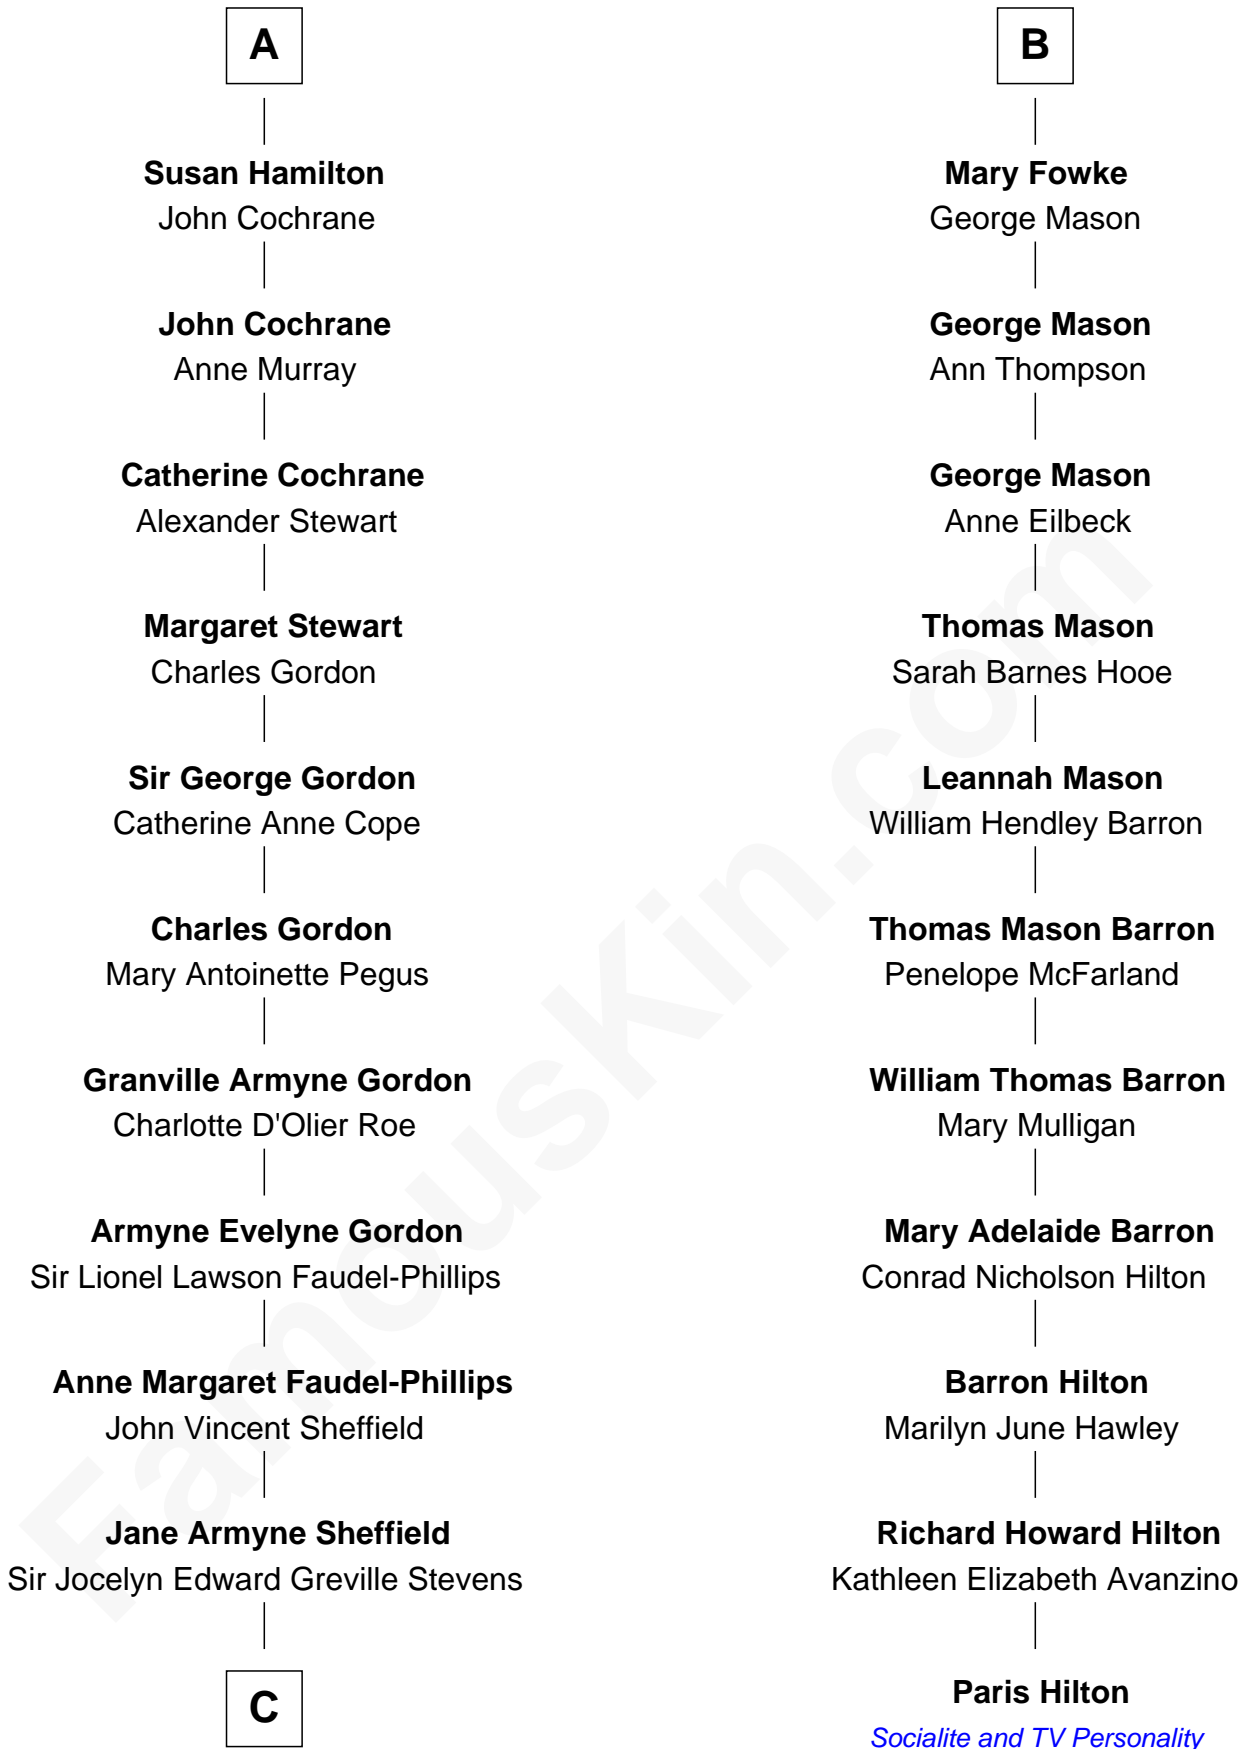

## Relationship Chart of

### Cara Delevingne

*Fashion Model and Movie Actress*

17th cousin 1 time removed of

**Paris Hilton**

*Socialite and TV Personality*

**Pandora Anne Stevens**  
Charles Hamar Delevingne

**Cara Delevingne**  
*Model and Actress*