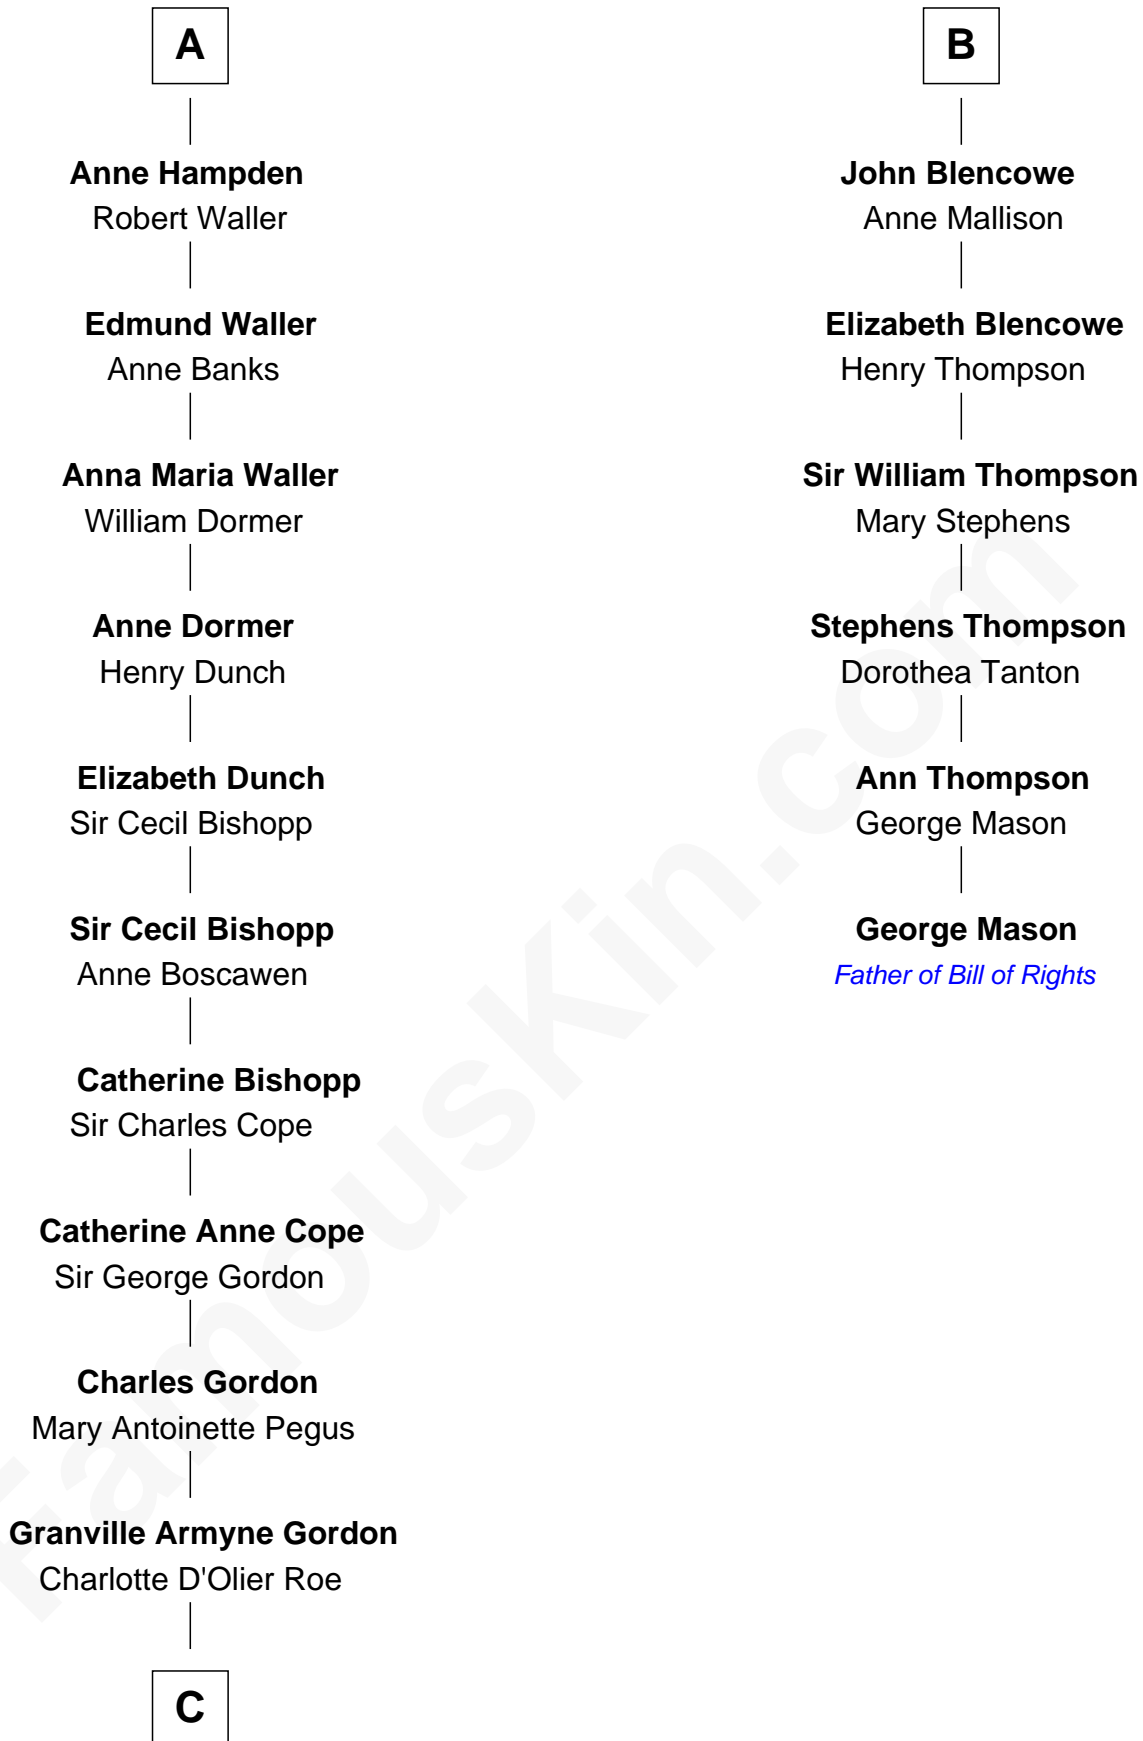

FamousKin.com

Relationship Chart of

Cara Delevingne

Fashion Model and Movie Actress

12th cousin 9 times removed of

George Mason

Father of the U.S. Bill of Rights

Sir Walter Blount

Sancha de Ayala

Sir Thomas Blount

Margaret de Gresley

Sanchia Blount

Edward Langford

Alice Langford

John Stradling

Anne Stradling

Winifred Dudley

Anthony Blencowe

Richard Blencowe

Apollonia Tolson

Sir Henry Blencowe

Grace Sandford

B

C