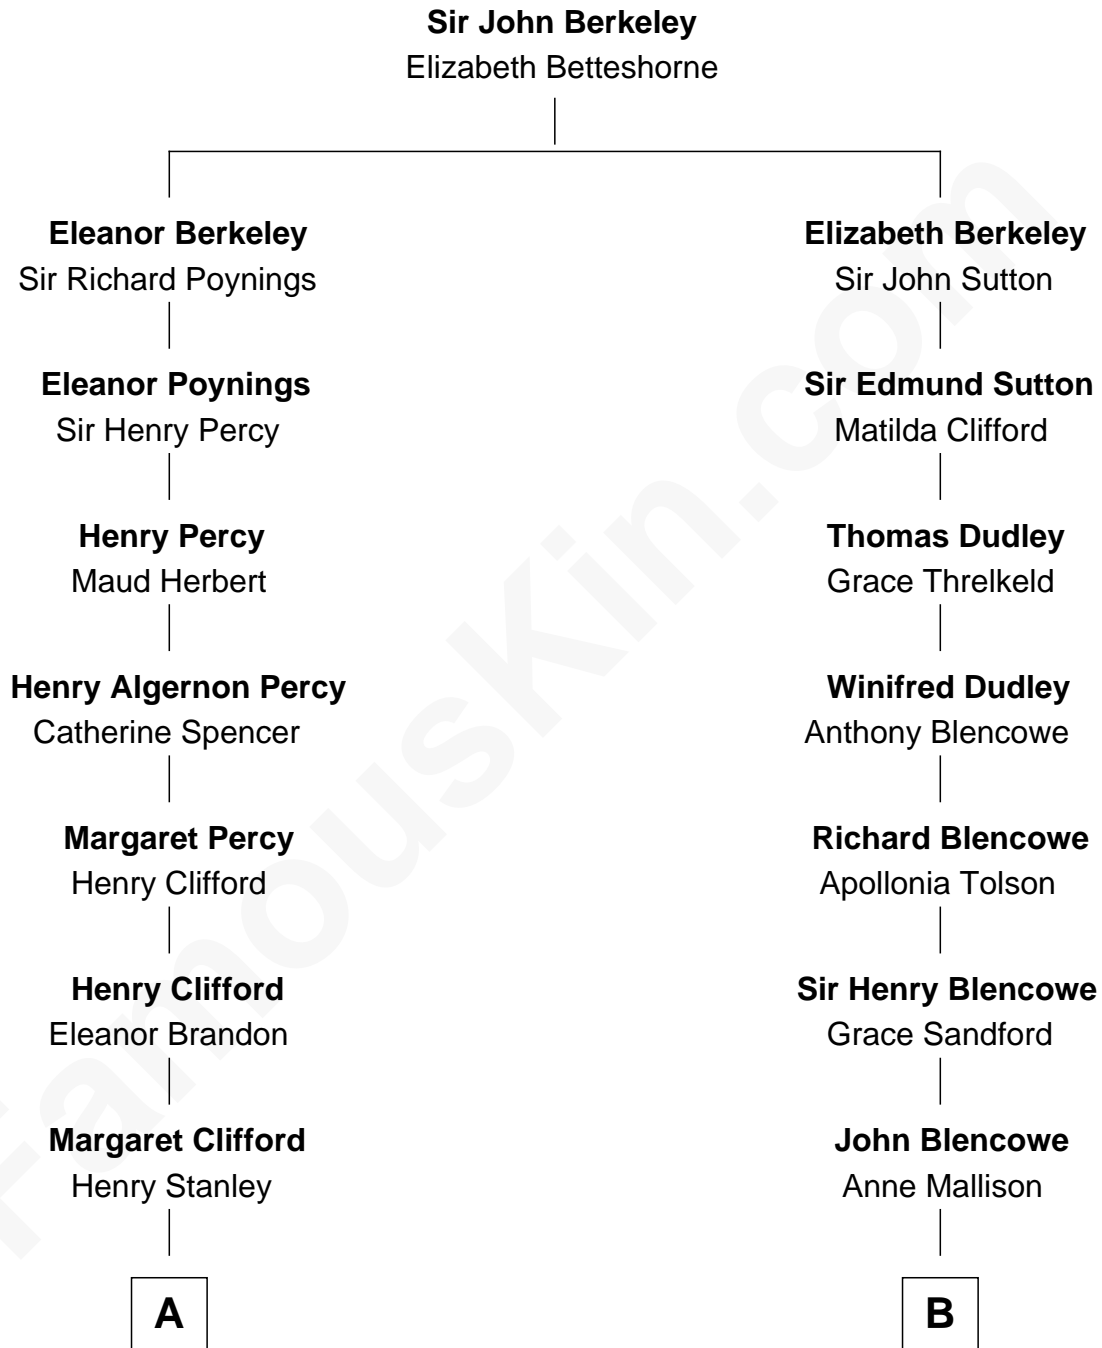

FamousKin.com

Relationship Chart of

Cara Delevingne

Fashion Model and Movie Actress
 11th cousin 10 times removed of

George Mason
Father of the U.S. Bill of Rights

C

—
Armyne Evelyne Gordon

Sir Lionel Lawson Faudel-Phillips

—
Anne Margaret Faudel-Phillips

John Vincent Sheffield

—
Jane Armyne Sheffield

Sir Jocelyn Edward Greville Stevens

—
Pandora Anne Stevens

Charles Hamar Delevingne

—
Cara Delevingne

Model and Actress