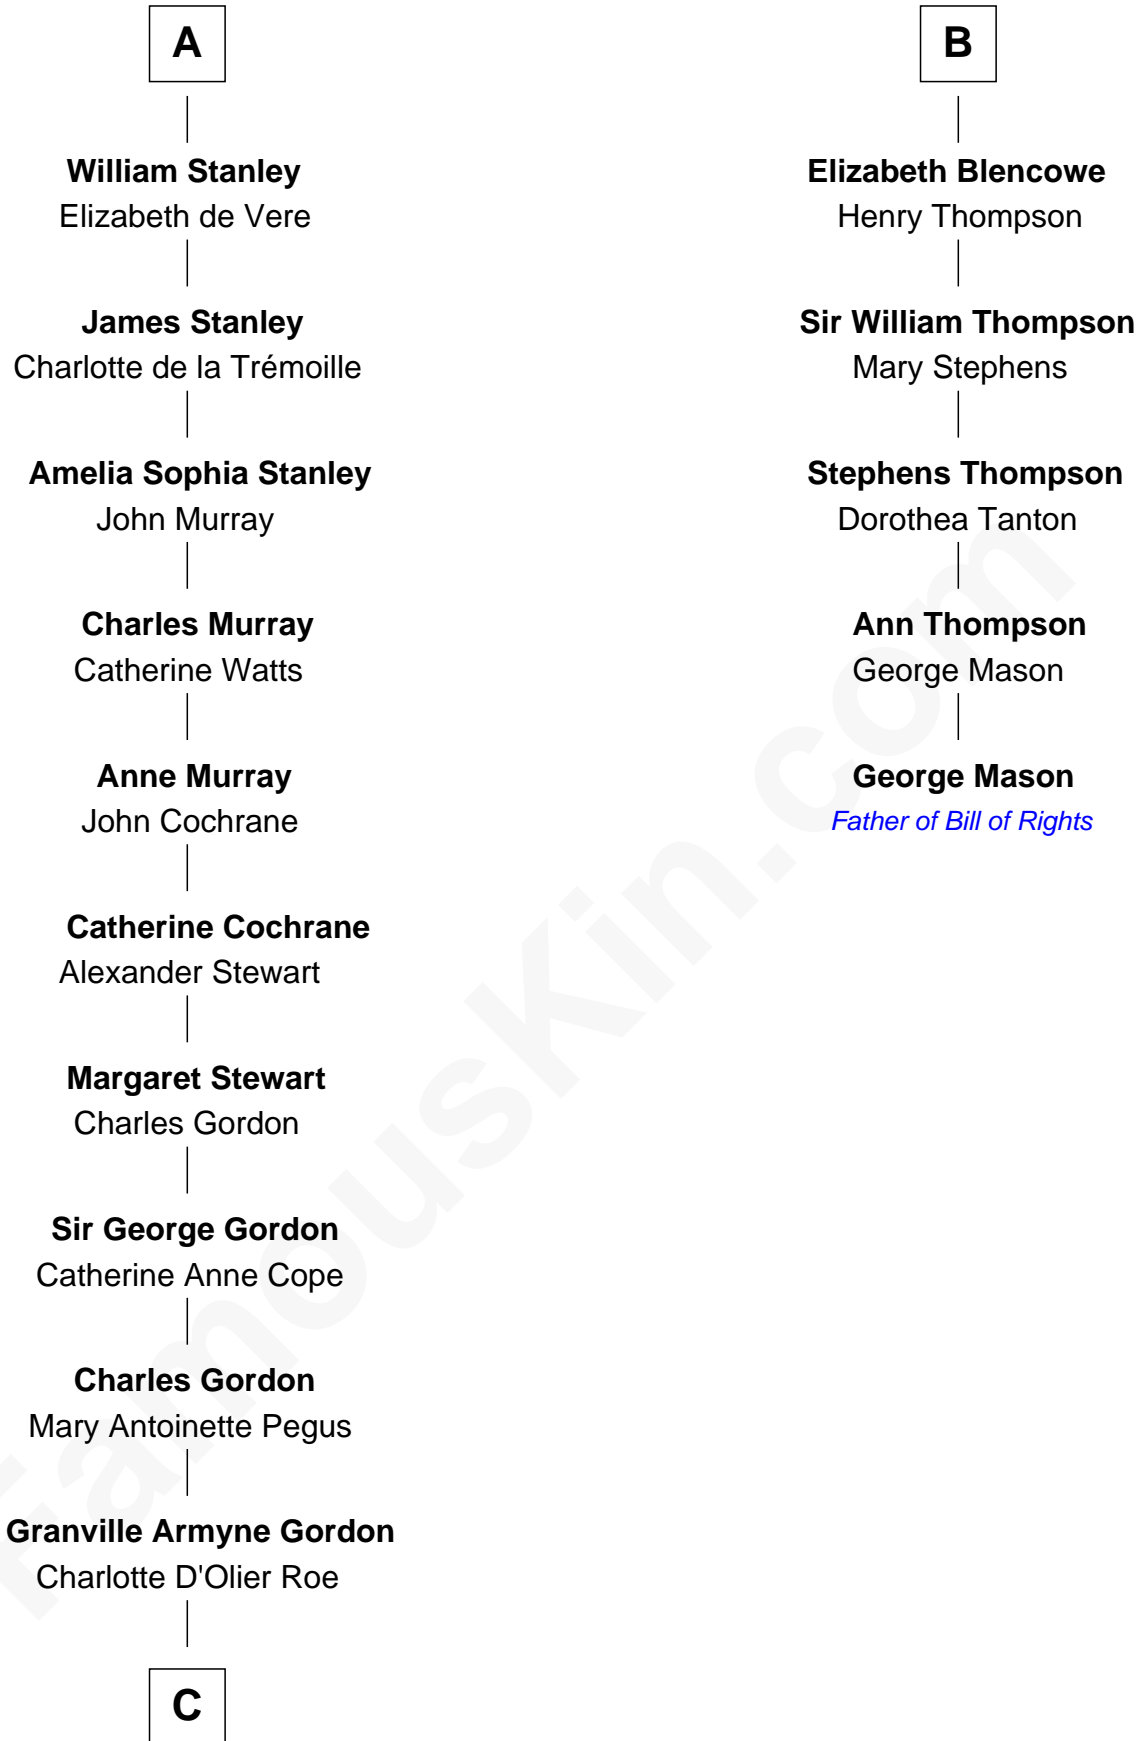

FamousKin.com

Relationship Chart of

Cara Delevingne

Fashion Model and Movie Actress
 11th cousin 10 times removed of

George Mason
Father of the U.S. Bill of Rights

C

—
Armyne Evelyne Gordon

Sir Lionel Lawson Faudel-Phillips

—
Anne Margaret Faudel-Phillips

John Vincent Sheffield

—
Jane Armyne Sheffield

Sir Jocelyn Edward Greville Stevens

—
Pandora Anne Stevens

Charles Hamar Delevingne

—
Cara Delevingne

Model and Actress