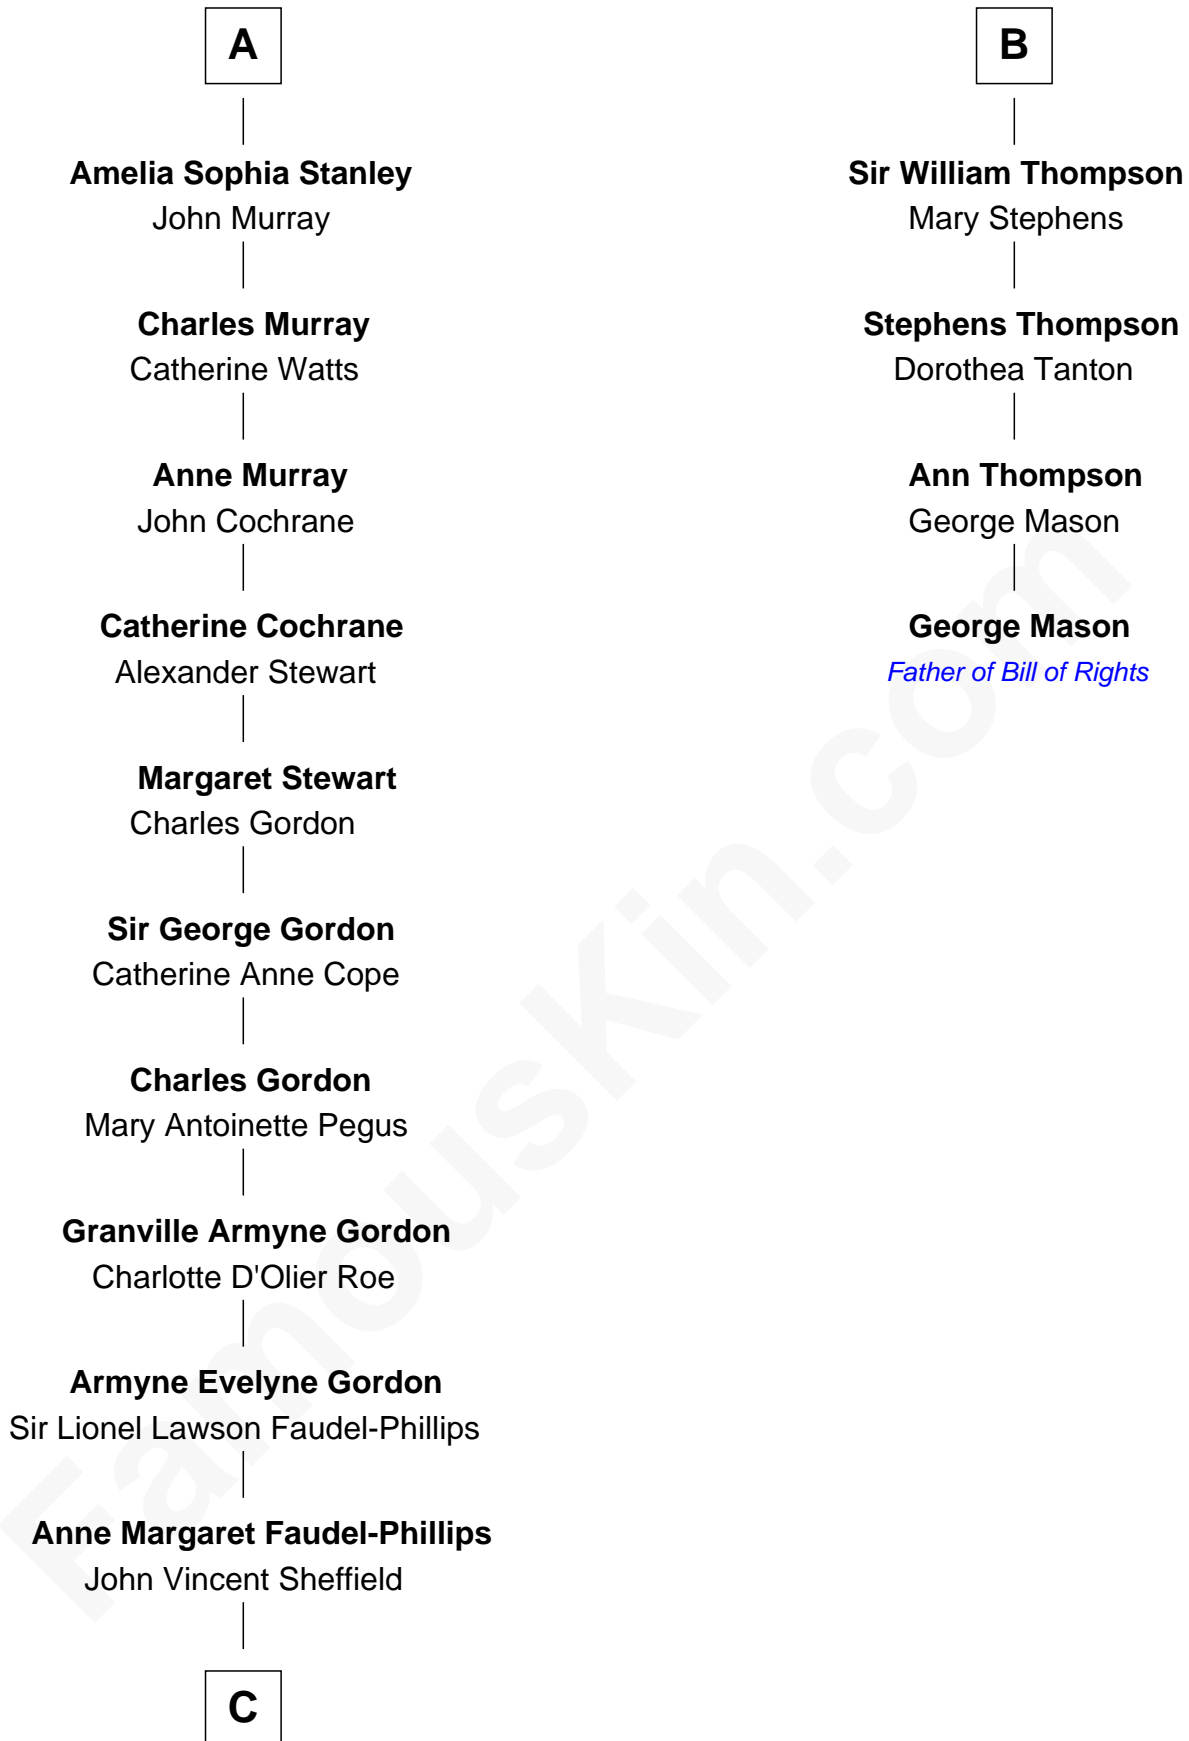

### George Mason

*Father of the U.S. Bill of Rights*

**Thomas Clifford**

Joan Dacre

**John Clifford**  
Margaret Bromflete

**Henry Clifford**  
Anne St. John

**Henry Clifford**  
Margaret Percy

**Henry Clifford**  
Eleanor Brandon

**Margaret Clifford**  
Henry Stanley

**William Stanley**  
Elizabeth de Vere

**James Stanley**  
Charlotte de la Trémoille

**A**

**Matilda Clifford**  
Sir Edmund Sutton

**Thomas Dudley**  
Grace Threlkeld

**Winifred Dudley**  
Anthony Blencowe

**Richard Blencowe**  
Apollonia Tolson

**Sir Henry Blencowe**  
Grace Sandford

**John Blencowe**  
Anne Mallison

**Elizabeth Blencowe**  
Henry Thompson

**B**

**C**

—  
**Jane Armyne Sheffield**

Sir Jocelyn Edward Greville Stevens

—  
**Pandora Anne Stevens**

Charles Hamar Delevingne

—  
**Cara Delevingne**

*Model and Actress*

FamousKin.com