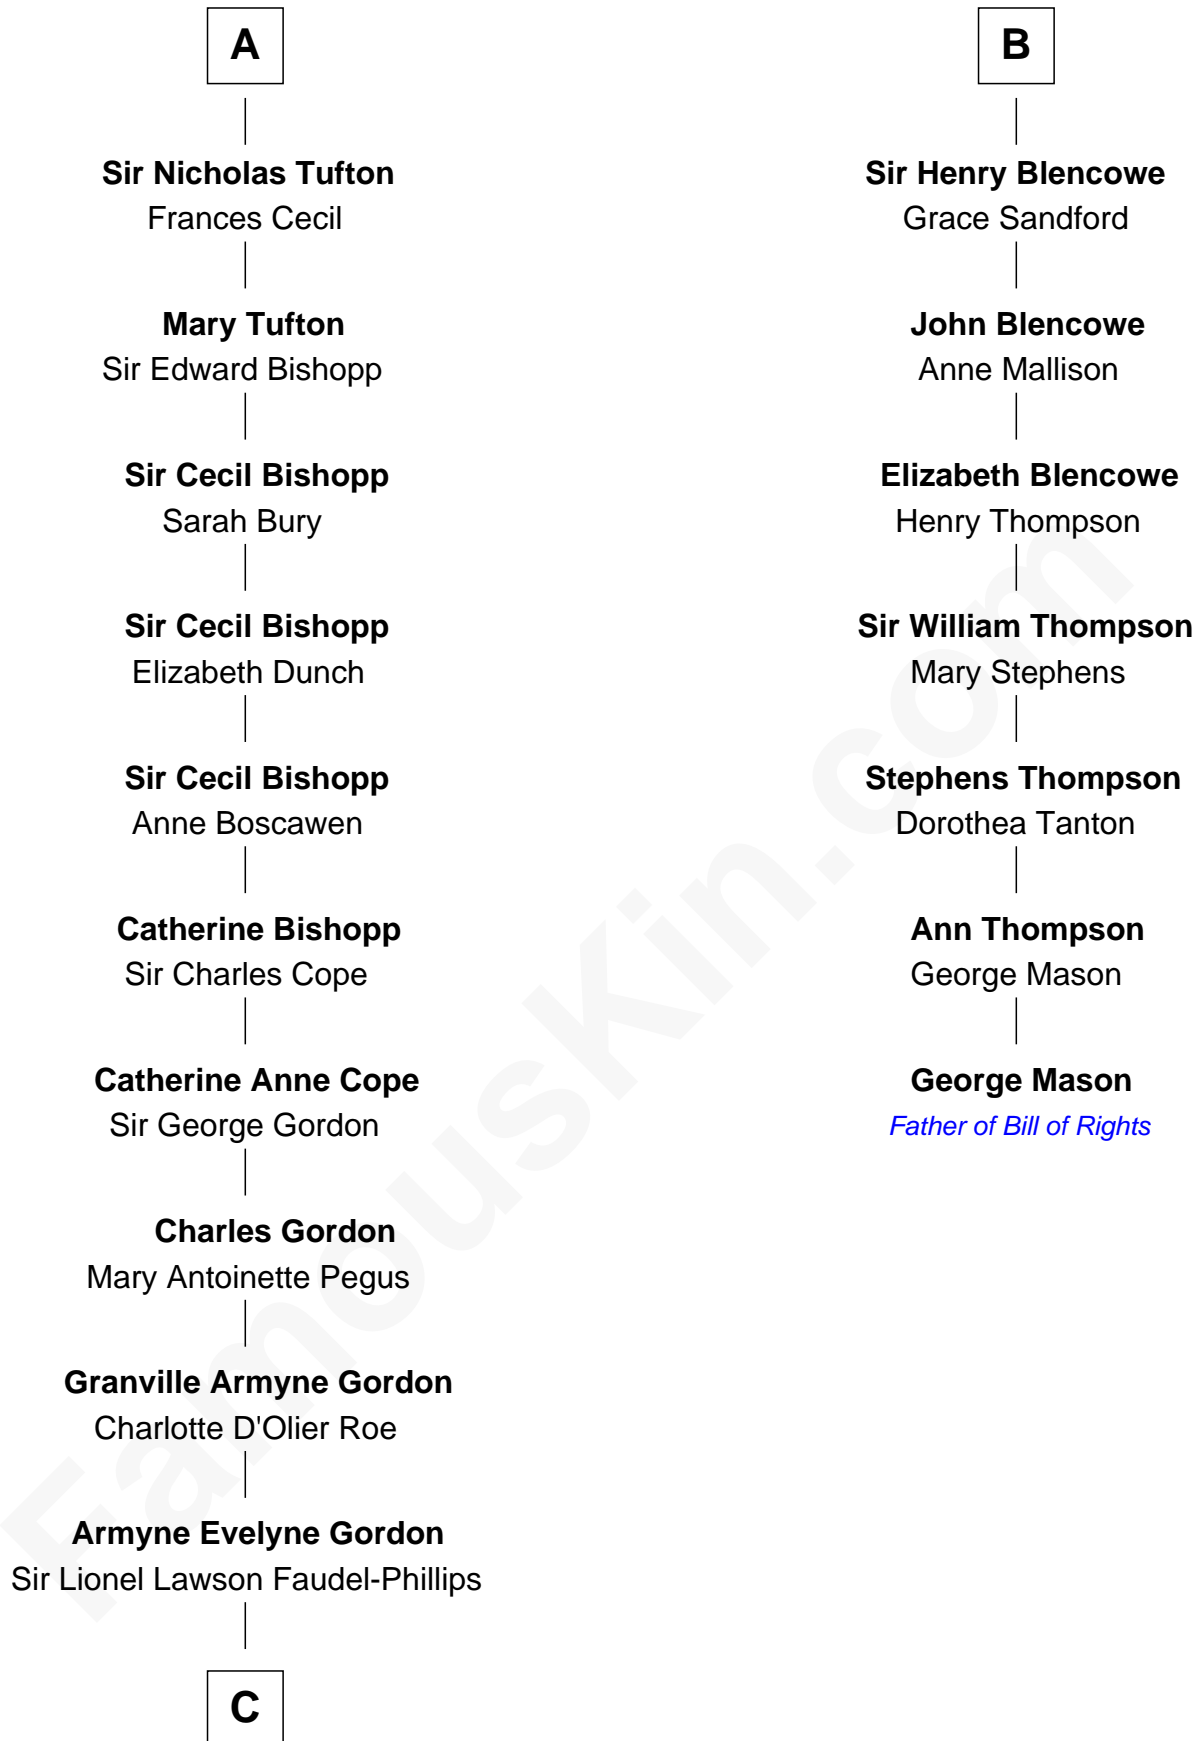

FamousKin.com

Relationship Chart of

Cara Delevingne

Fashion Model and Movie Actress

13th cousin 7 times removed of

George Mason

Father of the U.S. Bill of Rights

C

Anne Margaret Faudel-Phillips

John Vincent Sheffield

Jane Armyne Sheffield

Sir Jocelyn Edward Greville Stevens

Pandora Anne Stevens

Charles Hamar Delevingne

Cara Delevingne

Model and Actress