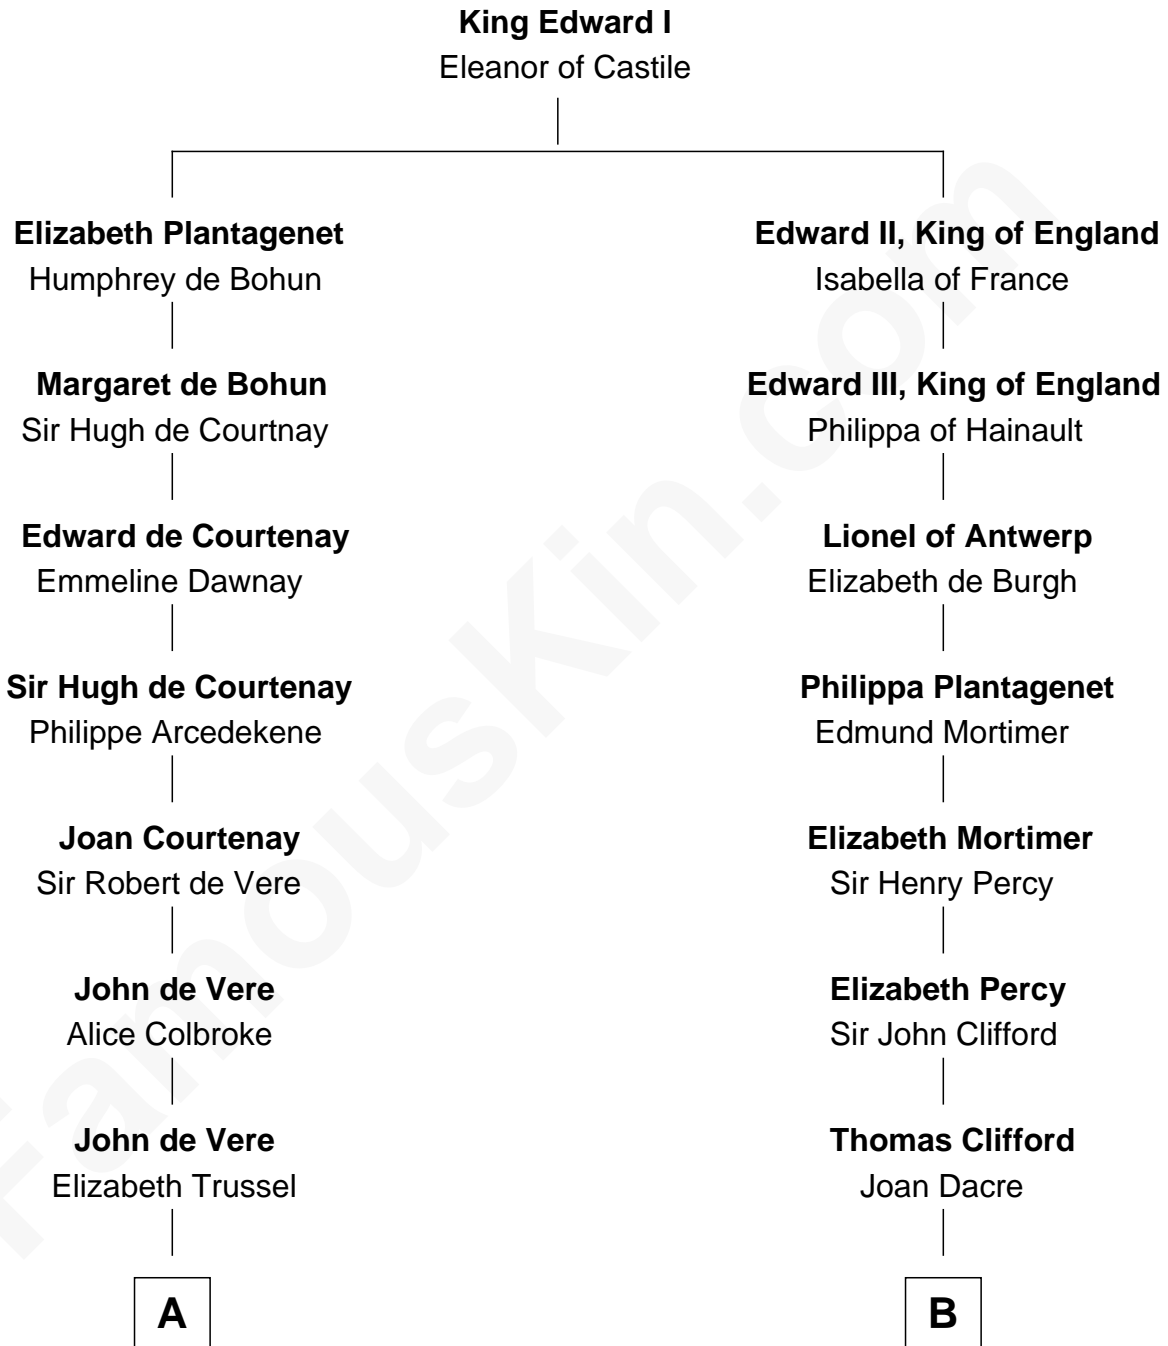

FamousKin.com

Relationship Chart of

Cara Delevingne

Fashion Model and Movie Actress

17th cousin 4 times removed of

George Mason

Father of the U.S. Bill of Rights

C

Sir Berkeley Digby George Sheffield

Julia Mary de Tuyll van Serooskerken

John Vincent Sheffield

Anne Margaret Faudel-Phillips

Jane Armyne Sheffield

Sir Jocelyn Edward Greville Stevens

Pandora Anne Stevens

Charles Hamar Delevingne