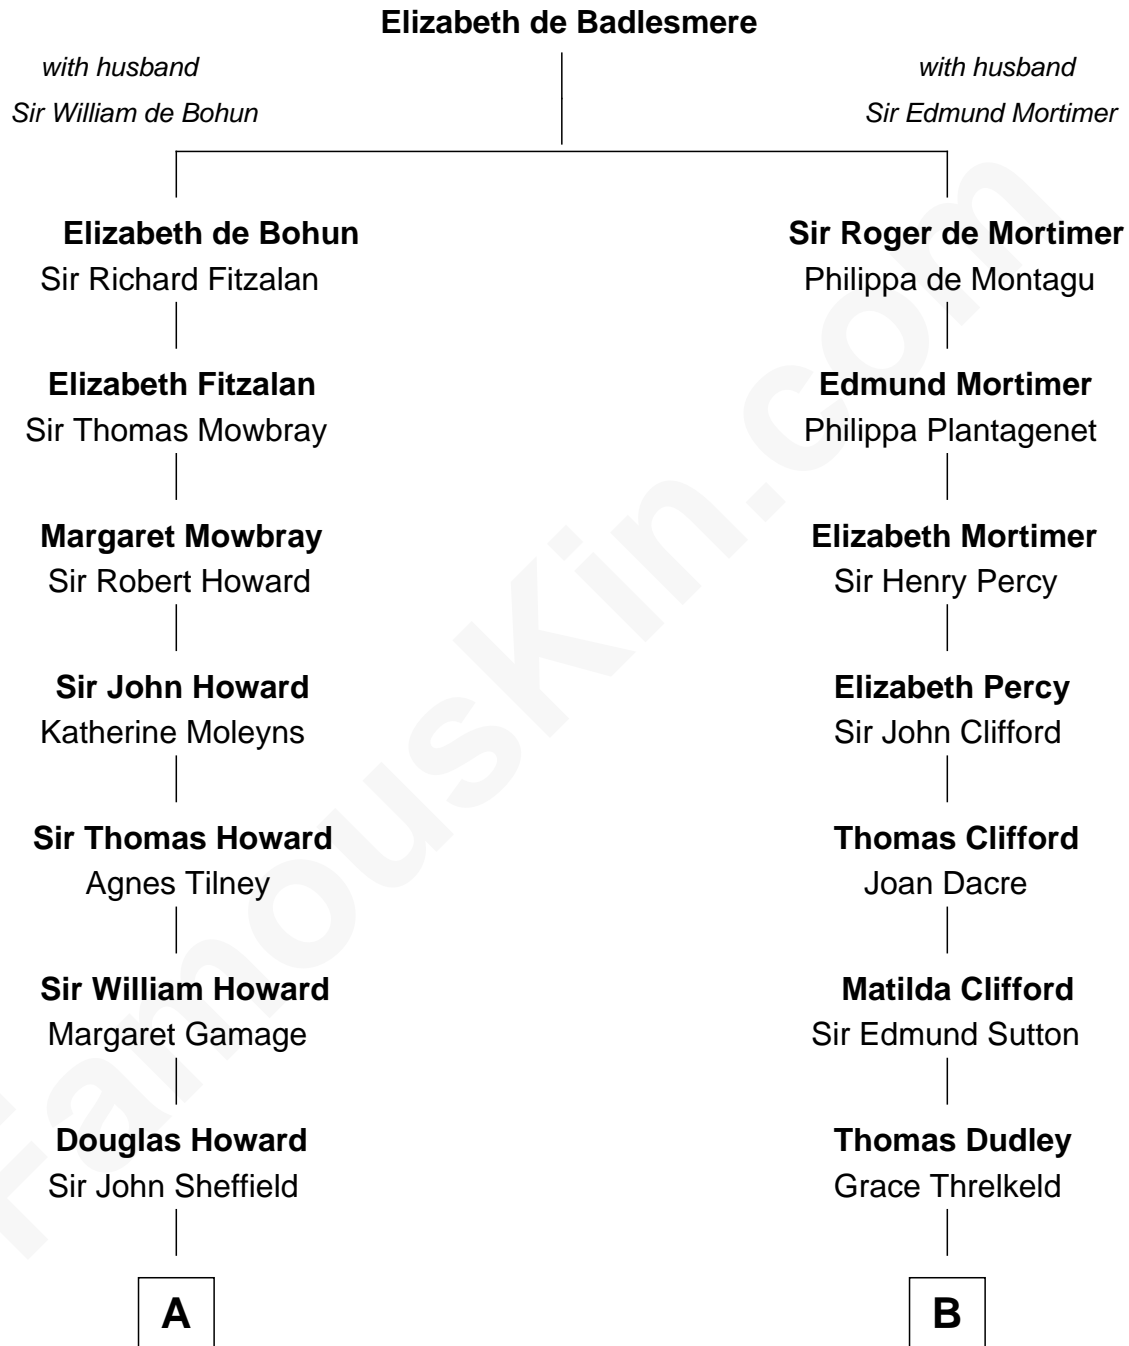

FamousKin.com

Relationship Chart of

Cara Delevingne

Fashion Model and Movie Actress

15th cousin 4 times removed of

George Mason

Father of the U.S. Bill of Rights

C

—
Jane Armyne Sheffield

Sir Jocelyn Edward Greville Stevens

—
Pandora Anne Stevens

Charles Hamar Delevingne

—
Cara Delevingne

Model and Actress

FamousKin.com