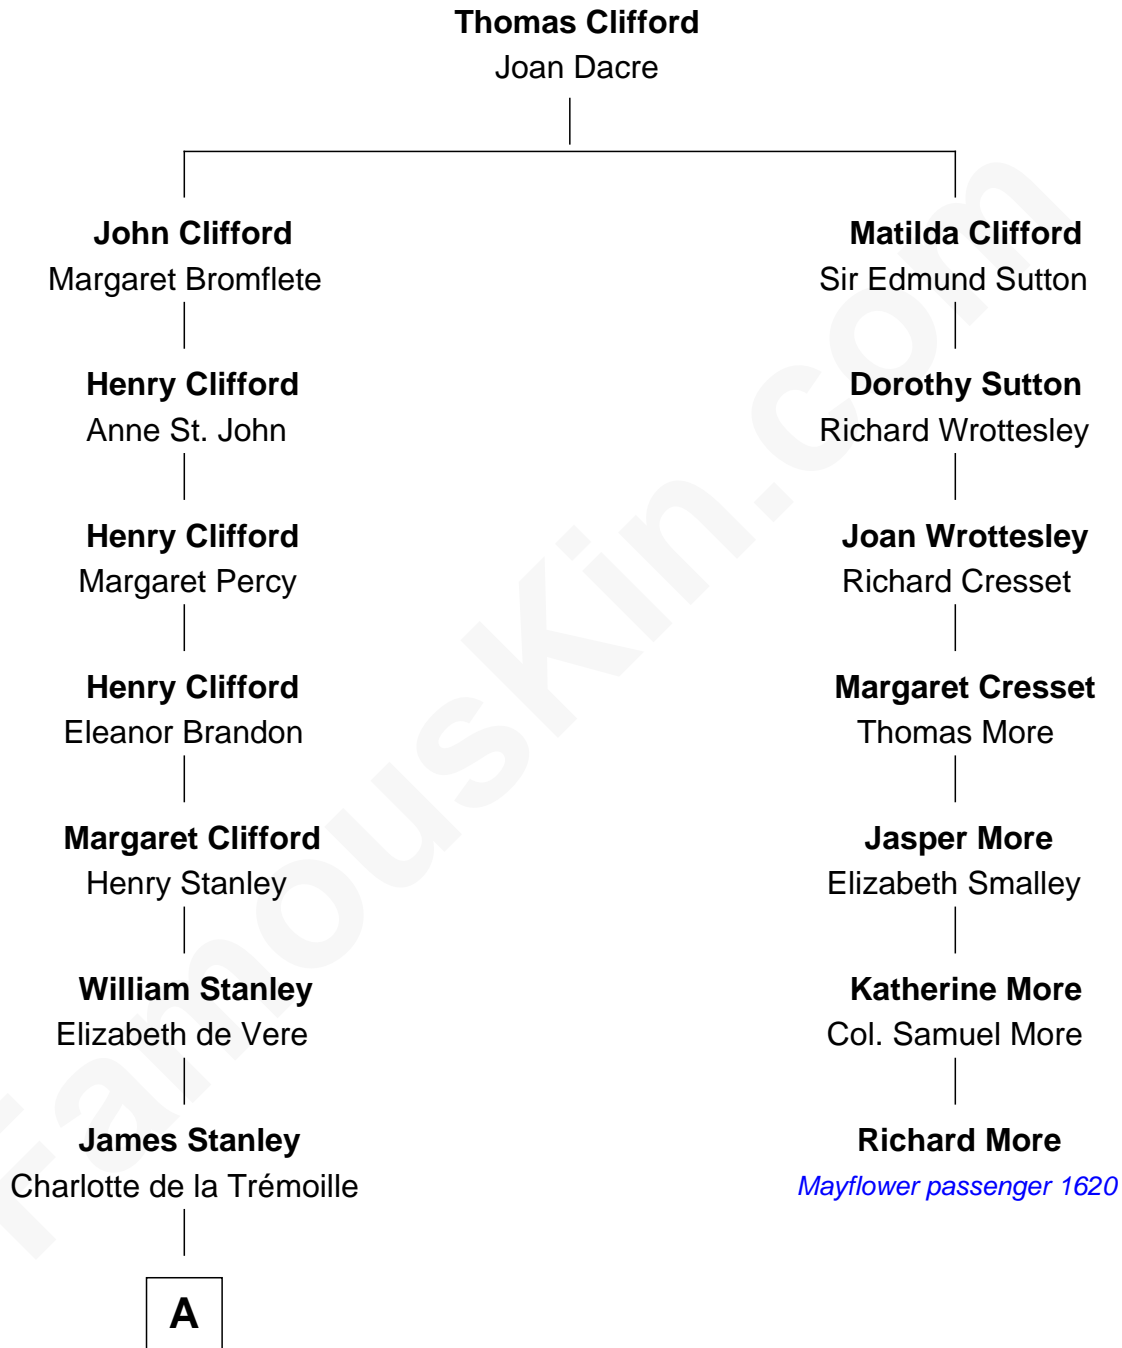

FamousKin.com

Relationship Chart of

Cara Delevingne

Fashion Model and Movie Actress

6th cousin 13 times removed of

Richard More

(c1614 - c1696) Mayflower passenger 1620

MAYFLOWER

A

Amelia Sophia Stanley

John Murray

Charles Murray

Catherine Watts

Anne Murray

John Cochrane

Catherine Cochrane