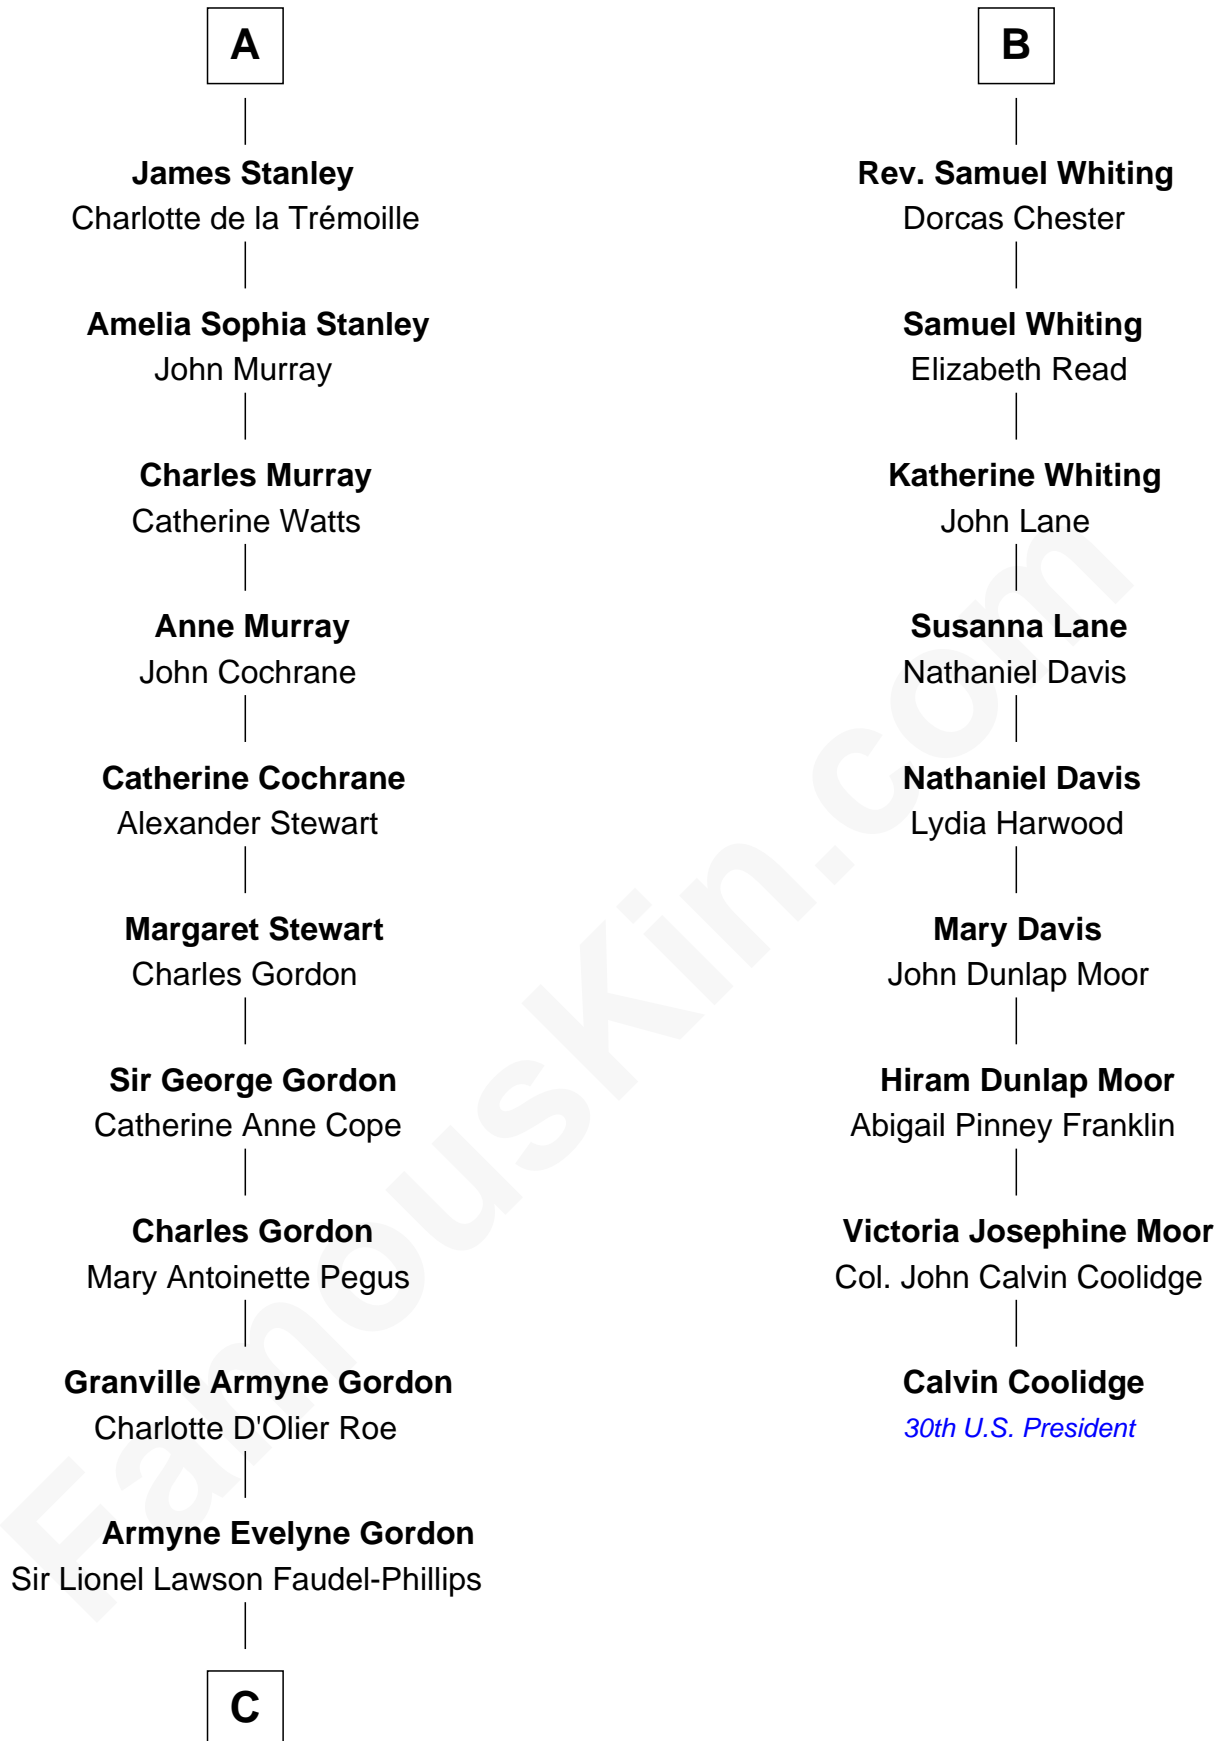

## Relationship Chart of

### Cara Delevingne

*Fashion Model and Movie Actress*

15th cousin 5 times removed of

### Calvin Coolidge

*30th U.S. President*

**Sir John Beauchamp**

Edith Stourton

**C**

**Anne Margaret Faudel-Phillips**

John Vincent Sheffield

**Jane Armyne Sheffield**

Sir Jocelyn Edward Greville Stevens

**Pandora Anne Stevens**

Charles Hamar Delevingne

**Cara Delevingne**

*Model and Actress*

FamousKin.com