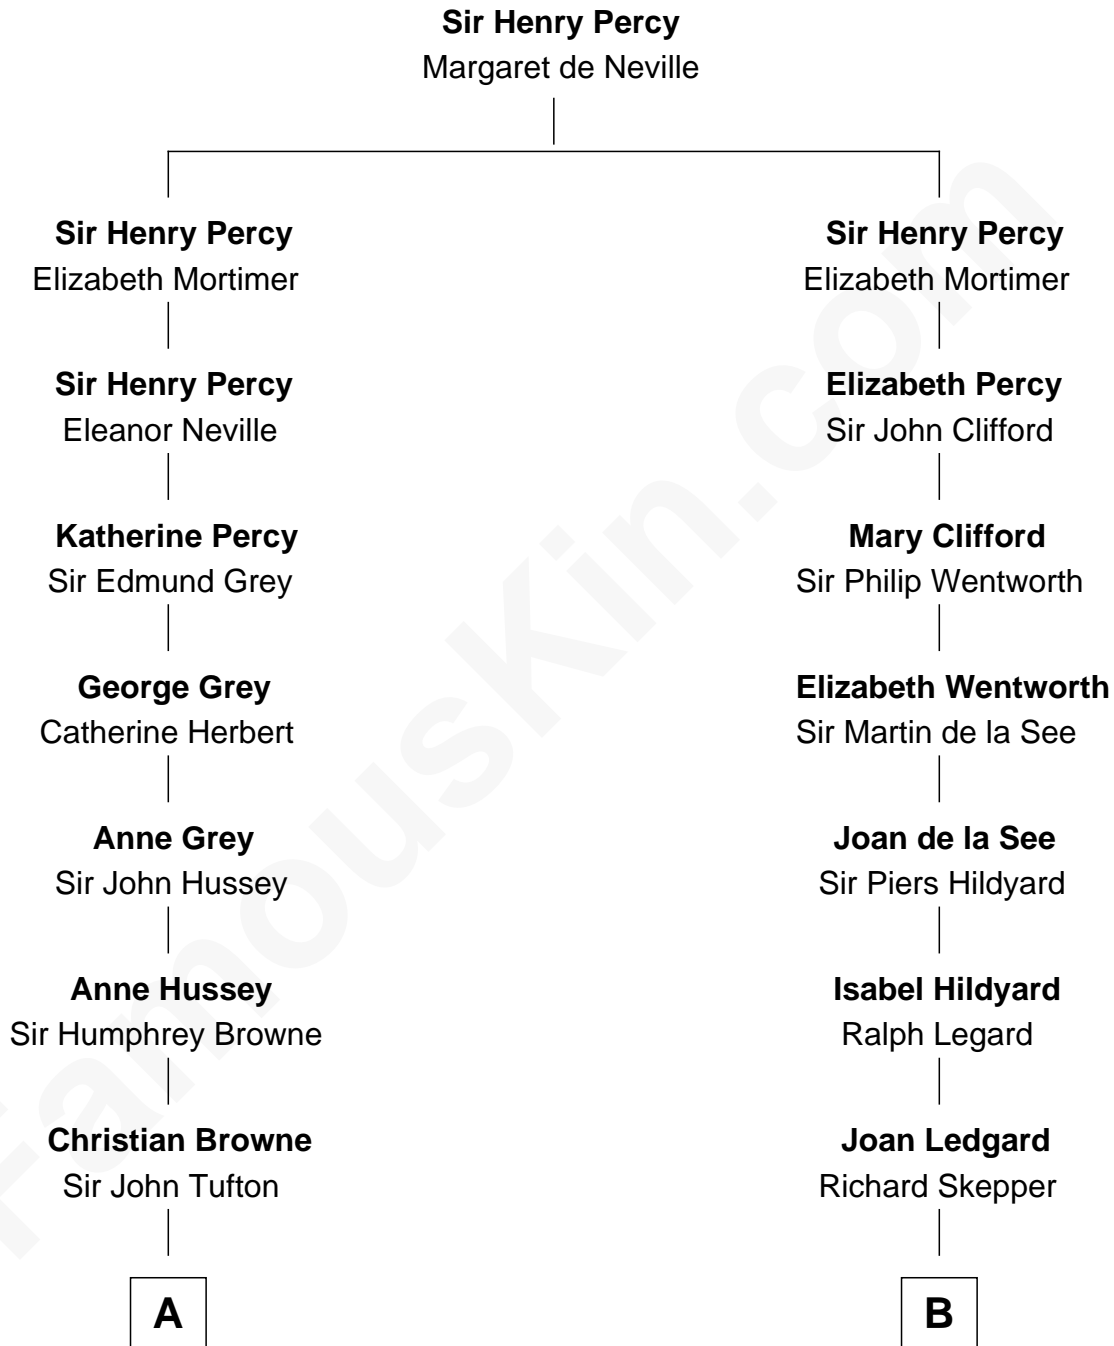

FamousKin.com

Relationship Chart of

Cara Delevingne

Fashion Model and Movie Actress

18th cousin 2 times removed of

Calvin Coolidge

30th U.S. President

C

Anne Margaret Faudel-Phillips

John Vincent Sheffield

Jane Armyne Sheffield

Sir Jocelyn Edward Greville Stevens

Pandora Anne Stevens

Charles Hamar Delevingne

Cara Delevingne

Model and Actress