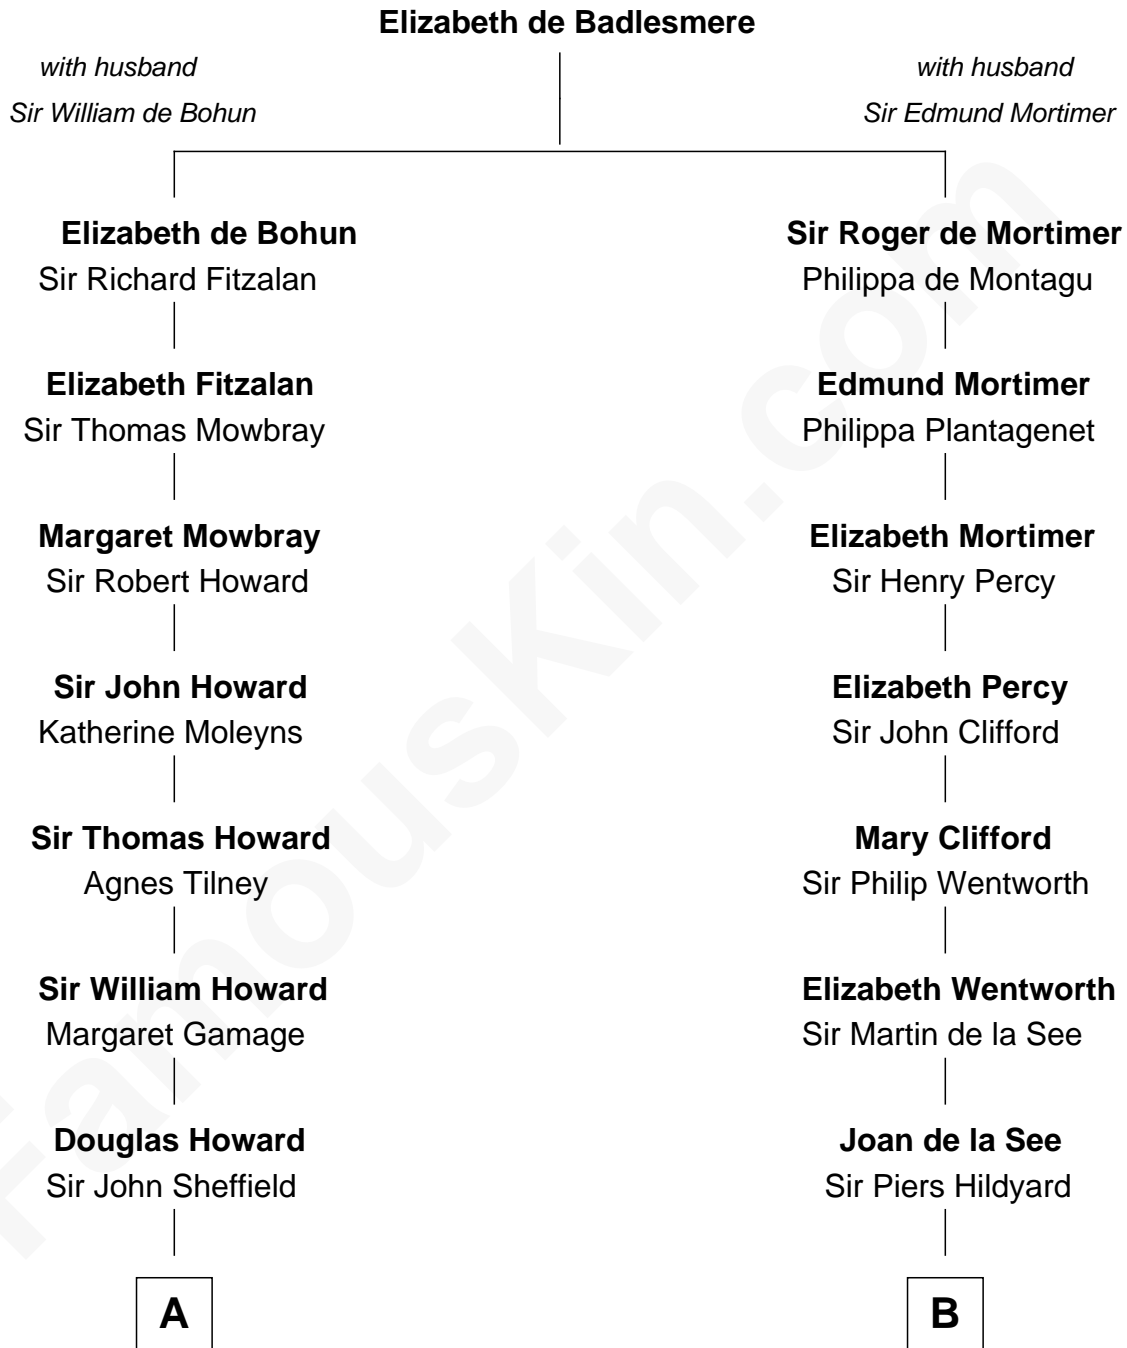

FamousKin.com

Relationship Chart of

Cara Delevingne

Fashion Model and Movie Actress

19th cousin 1 time removed of

Calvin Coolidge

30th U.S. President