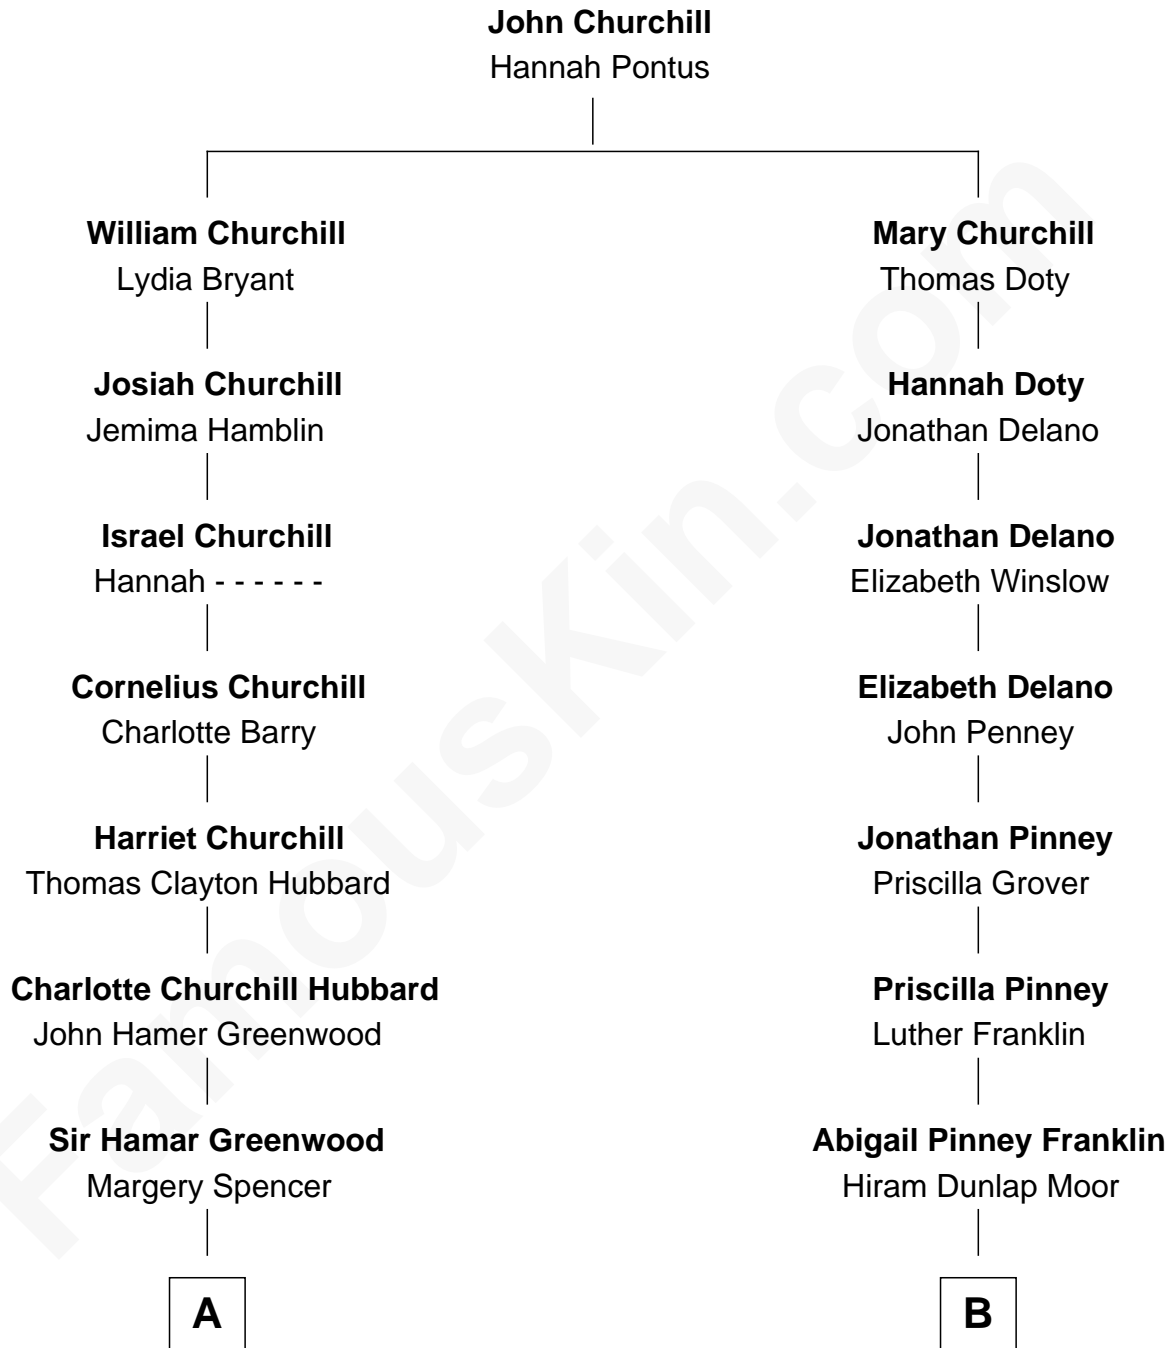

# FamousKin.com

## Relationship Chart of

### Cara Delevingne

*Fashion Model and Movie Actress*

8th cousin 1 time removed of

**Calvin Coolidge**  
*30th U.S. President*

**A**

**Angela Margo Hamar Greenwood**

Edward Dudley Delevingne

**Charles Hamar Delevingne**