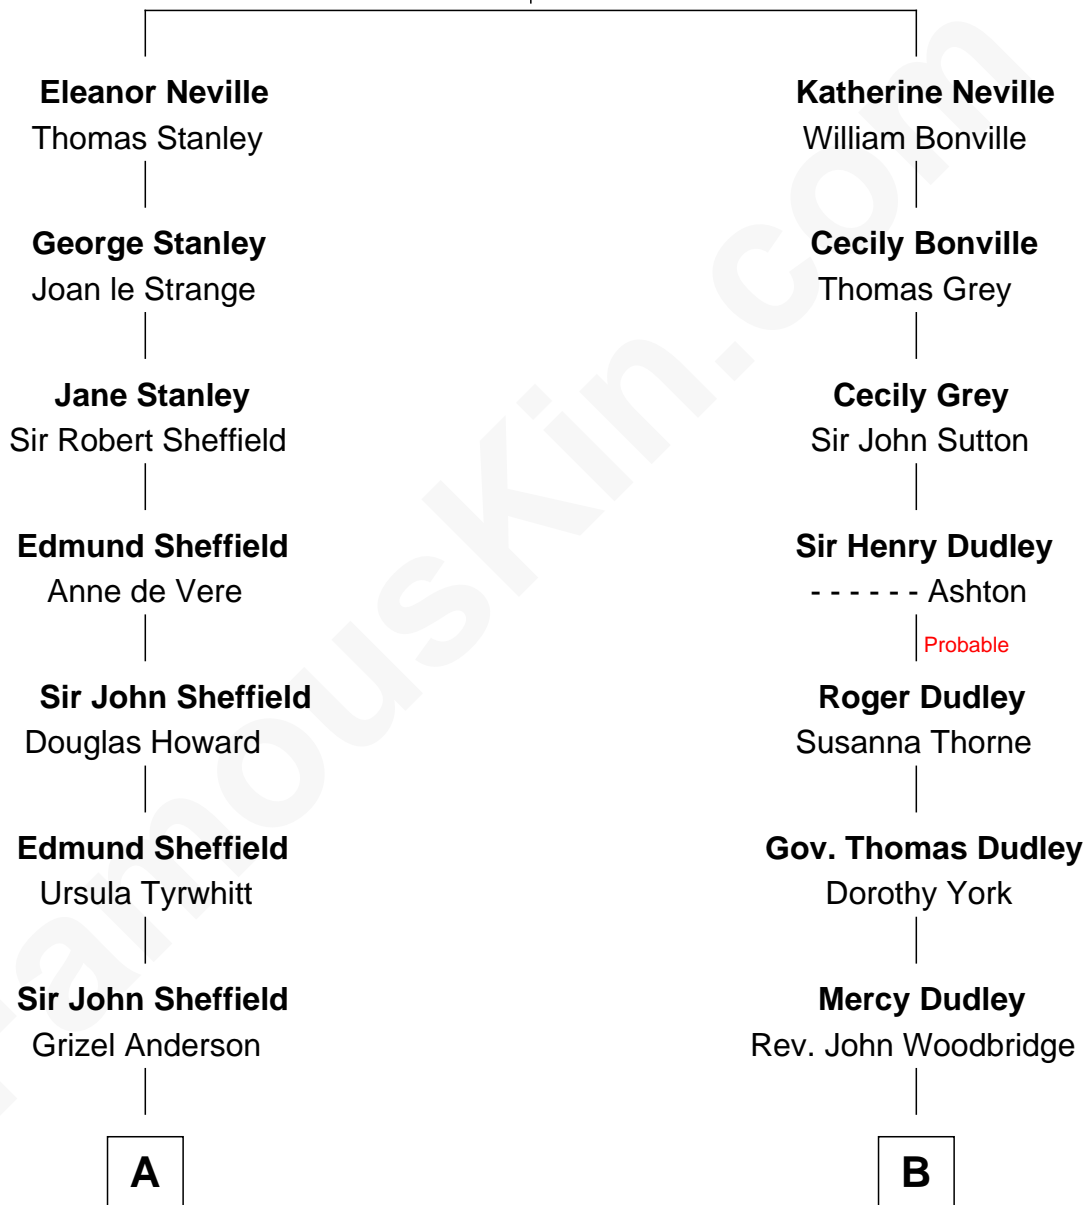

FamousKin.com

Relationship Chart of

Cara Delevingne

Fashion Model and Movie Actress

10th cousin 7 times removed of

Bathsheba (Ruggles) Spooner

First woman executed for murder in U.S. by non-British government

Sir Richard Neville

Alice Montagu

A

Edmund Sheffield
Elizabeth Cranfield

John Sheffield
Frances Stewart

Sir Charles Herbert later Sheffield
Margaret Diana Sabine

Rev. Sir Robert Sheffield
Penelope Pitches

Sir Robert Sheffield
Julia Brigida Newbold

Sir Robert Sheffield
Priscilla Isabella Laura Dumaresq

Sir Berkeley Digby George Sheffield
Julia Mary de Tuyll van Serooskerken

John Vincent Sheffield
Anne Margaret Faudel-Phillips

Jane Armyne Sheffield
Sir Jocelyn Edward Greville Stevens

Timothy Dwight Ruggles
Bathsheba Bourne

Bathsheba (Ruggles) Spooner
First Woman Executed in U.S.