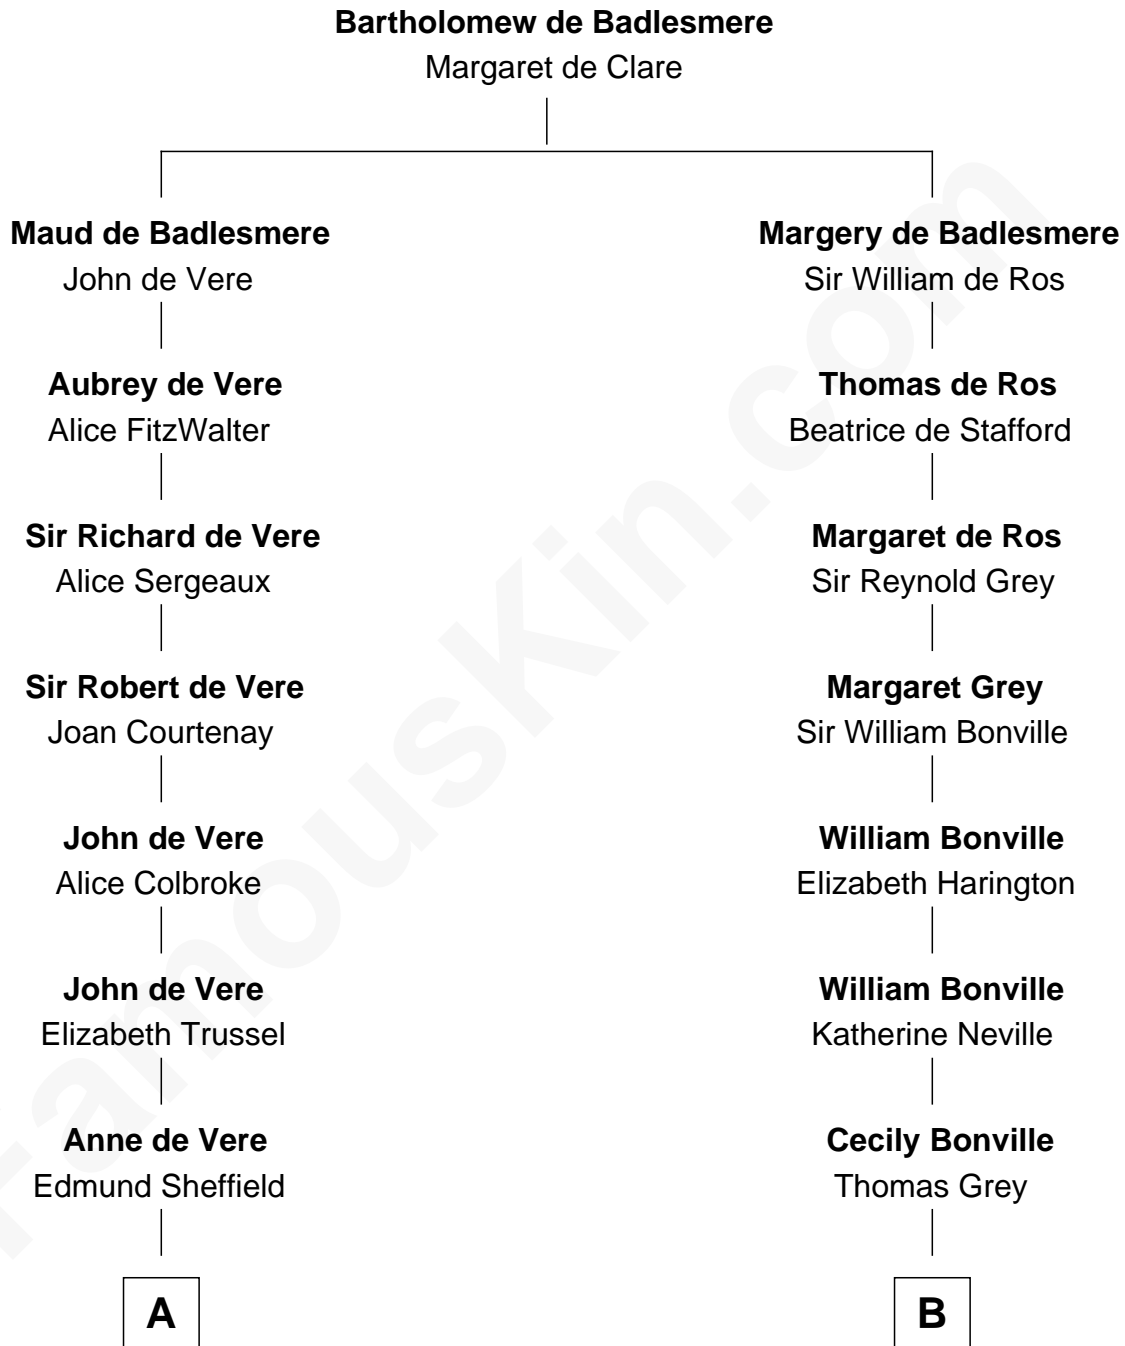

FamousKin.com

Relationship Chart of

Cara Delevingne

Fashion Model and Movie Actress

15th cousin 5 times removed of

Bathsheba (Ruggles) Spooner

First woman executed for murder in U.S. by non-British government

C

John Vincent Sheffield
Anne Margaret Faudel-Phillips

Jane Armyne Sheffield
Sir Jocelyn Edward Greville Stevens

Pandora Anne Stevens
Charles Hamar Delevingne

Cara Delevingne
Model and Actress