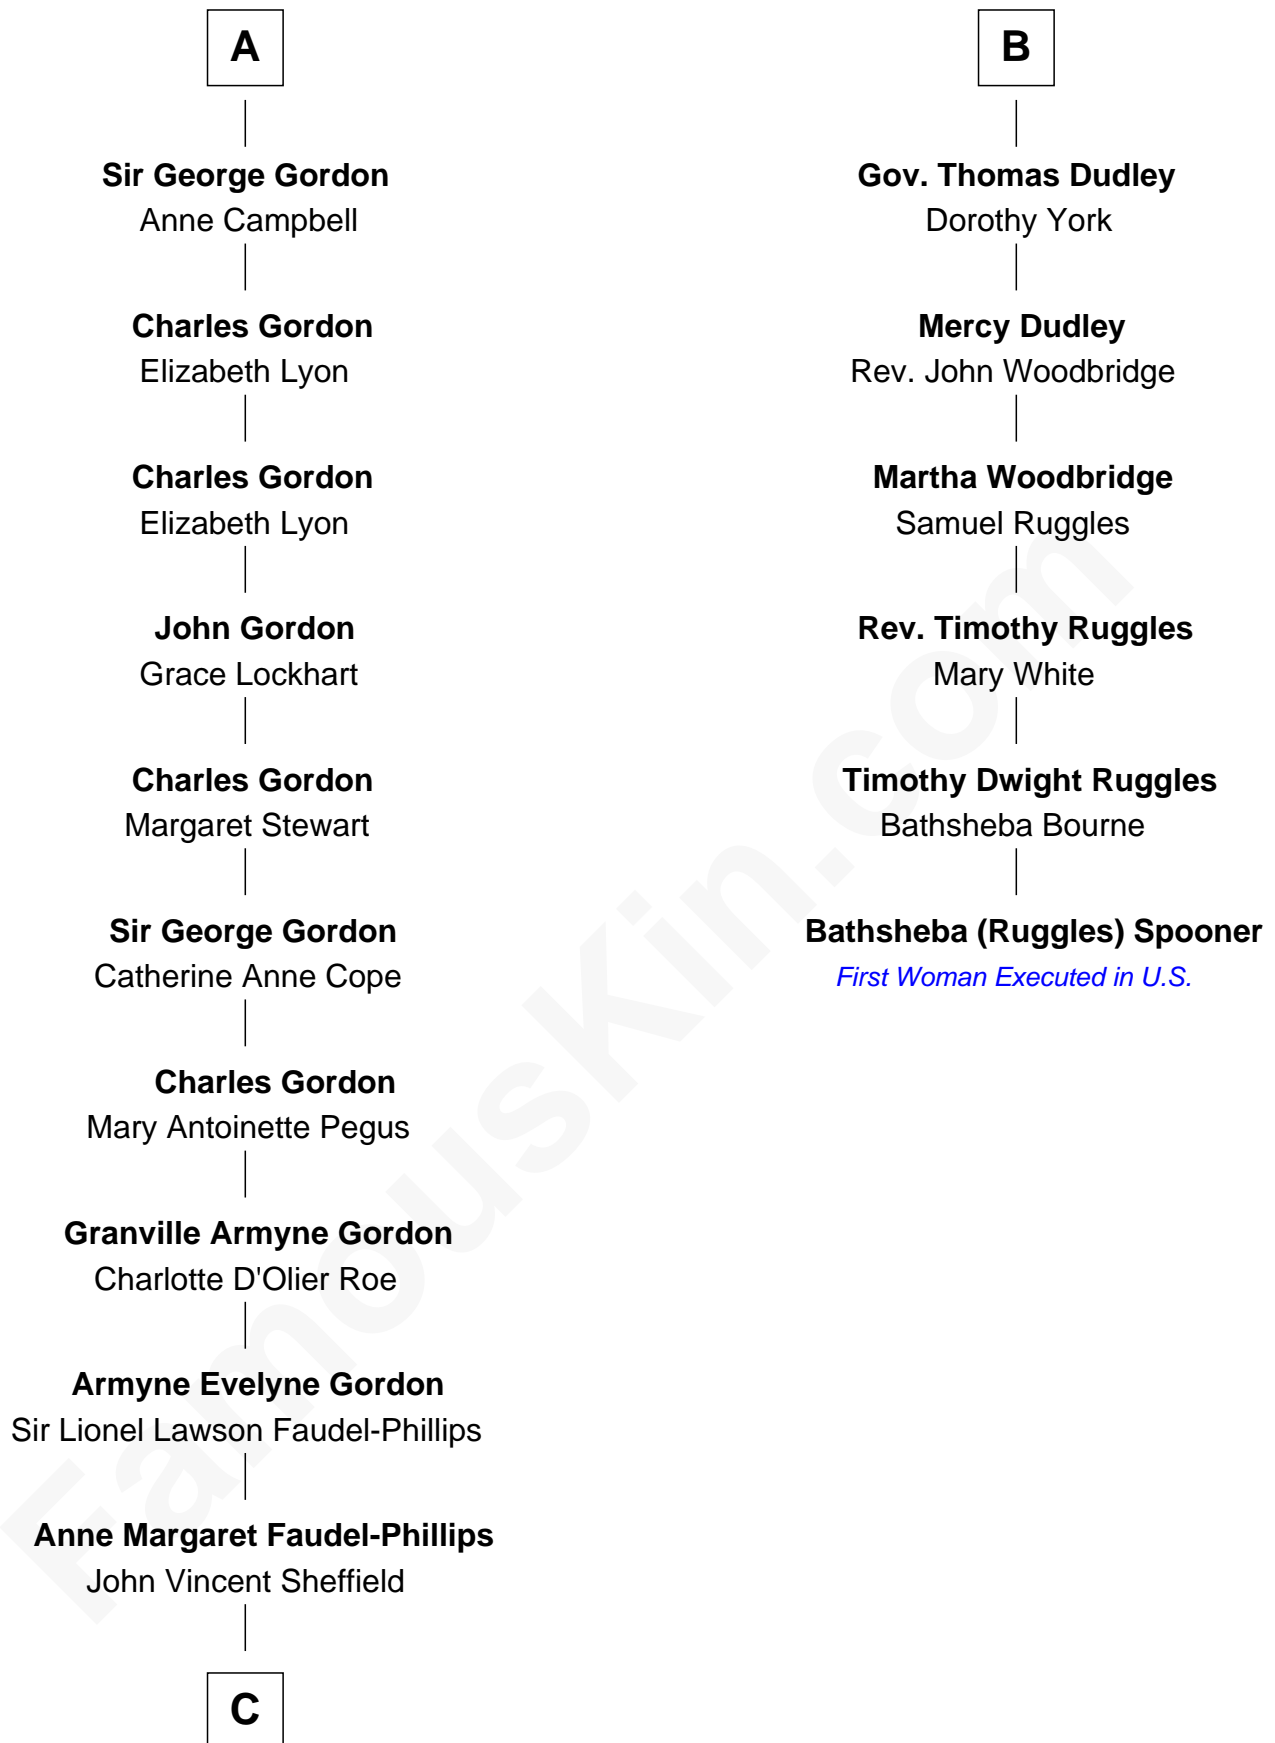

### Bathsheba (Ruggles) Spooner

*First woman executed for murder in U.S. by non-British government*

**Sir Thomas de Holand**

Alice Fitzalan

**Margaret de Holand**

Sir John Beaufort

**Joan Beaufort**

Sir James Stewart

**Henrietta Stewart**

George Gordon

**A**

**Eleanor Holand**

Edward Cherleton

**Joyce Cherleton**

Sir John Tiptoft

**Joyce Tiptoft**

Sir Edmund Sutton

**Sir Edward Sutton**

Cecily Willoughby

**Sir John Sutton**

Cecily Grey

**Sir Henry Dudley**

----- Ashton

Probable

**Roger Dudley**

Susanna Thorne

**B**

**C**

—  
**Jane Armyne Sheffield**

Sir Jocelyn Edward Greville Stevens

—  
**Pandora Anne Stevens**

Charles Hamar Delevingne