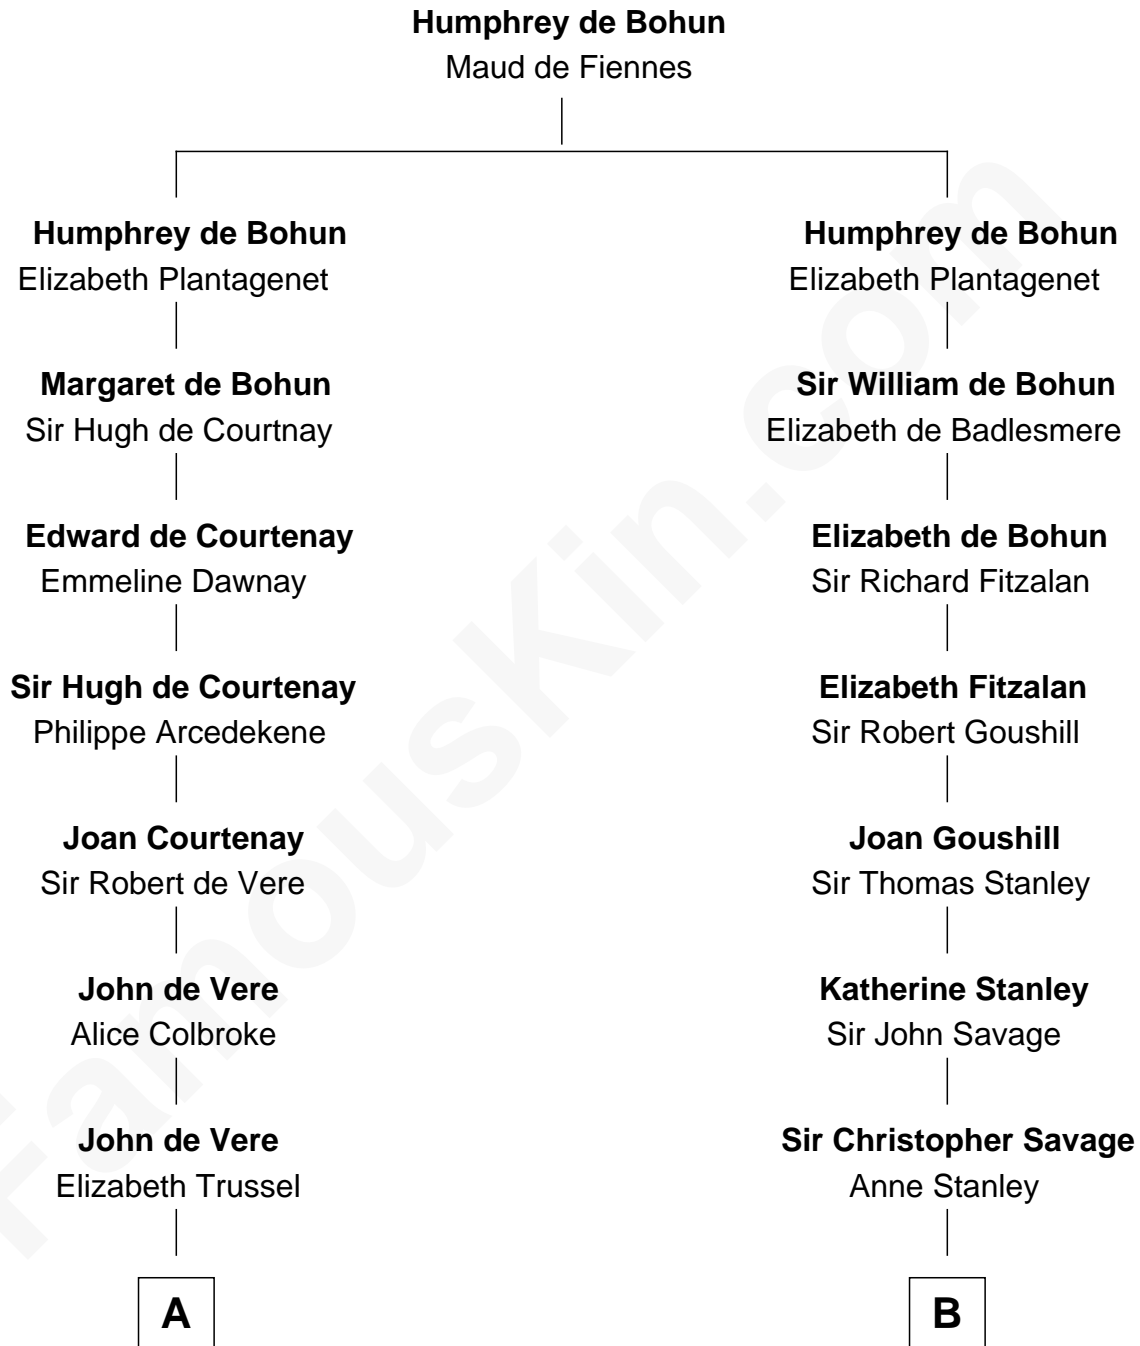

FamousKin.com

Relationship Chart of

Cara Delevingne

Fashion Model and Movie Actress

20th cousin 1 time removed of

Adlai Stevenson II

31st Governor of Illinois

C

Sir Berkeley Digby George Sheffield
Julia Mary de Tuyll van Serooskerken

John Vincent Sheffield
Anne Margaret Faudel-Phillips

Jane Armyne Sheffield
Sir Jocelyn Edward Greville Stevens

Pandora Anne Stevens
Charles Hamar Delevingne

Cara Delevingne
Model and Actress

D

Mary Peachy Frye
Rev. Lewis Warner Green

Letitia Green
Adlai Ewing Stevenson

Lewis Green Stevenson
Helen Louise Davis

Adlai Stevenson II
31st Governor of Illinois