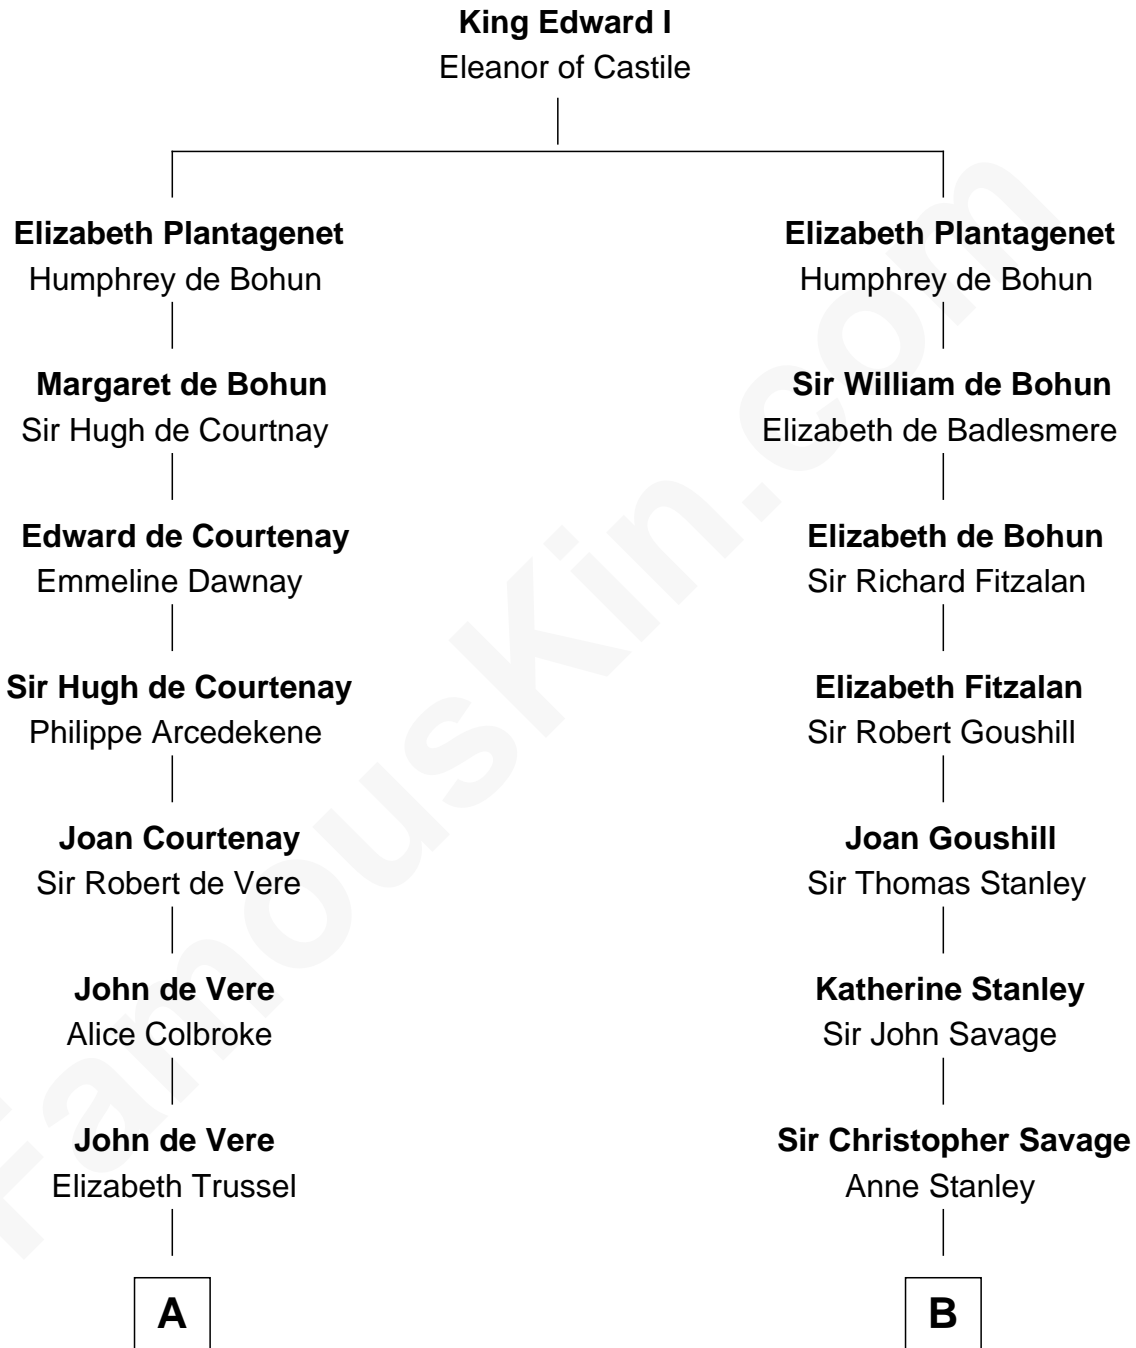

FamousKin.com

Relationship Chart of

Cara Delevingne

Fashion Model and Movie Actress

20th cousin 1 time removed of

Adlai Stevenson II

31st Governor of Illinois

C

Sir Berkeley Digby George Sheffield
Julia Mary de Tuyll van Serooskerken

John Vincent Sheffield
Anne Margaret Faudel-Phillips

Jane Armyne Sheffield
Sir Jocelyn Edward Greville Stevens

Pandora Anne Stevens
Charles Hamar Delevingne

Cara Delevingne
Model and Actress

D

Mary Peachy Frye
Rev. Lewis Warner Green

Letitia Green
Adlai Ewing Stevenson

Lewis Green Stevenson
Helen Louise Davis

Adlai Stevenson II
31st Governor of Illinois