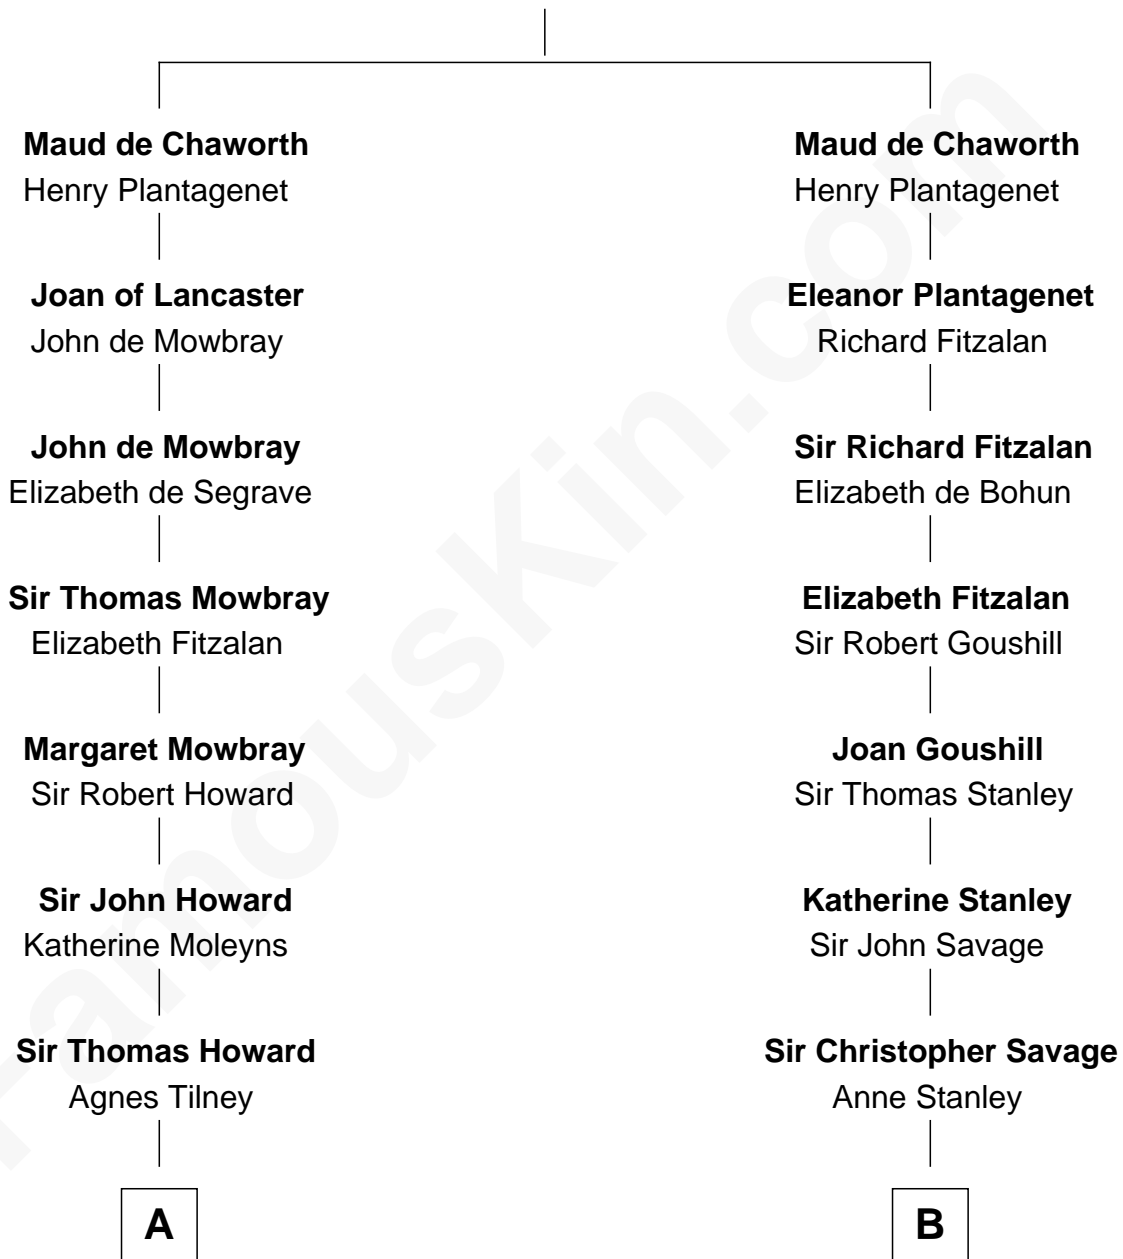

FamousKin.com

Relationship Chart of

Cara Delevingne

Fashion Model and Movie Actress

20th cousin 1 time removed of

Adlai Stevenson II

31st Governor of Illinois

Sir Patrick de Chaworth

Isabella de Beauchamp

C

Sir Berkeley Digby George Sheffield
Julia Mary de Tuyll van Serooskerken

John Vincent Sheffield
Anne Margaret Faudel-Phillips

Jane Armyne Sheffield
Sir Jocelyn Edward Greville Stevens

Pandora Anne Stevens
Charles Hamar Delevingne

Cara Delevingne
Model and Actress

D

Mary Peachy Frye
Rev. Lewis Warner Green

Letitia Green
Adlai Ewing Stevenson

Lewis Green Stevenson
Helen Louise Davis

Adlai Stevenson II
31st Governor of Illinois