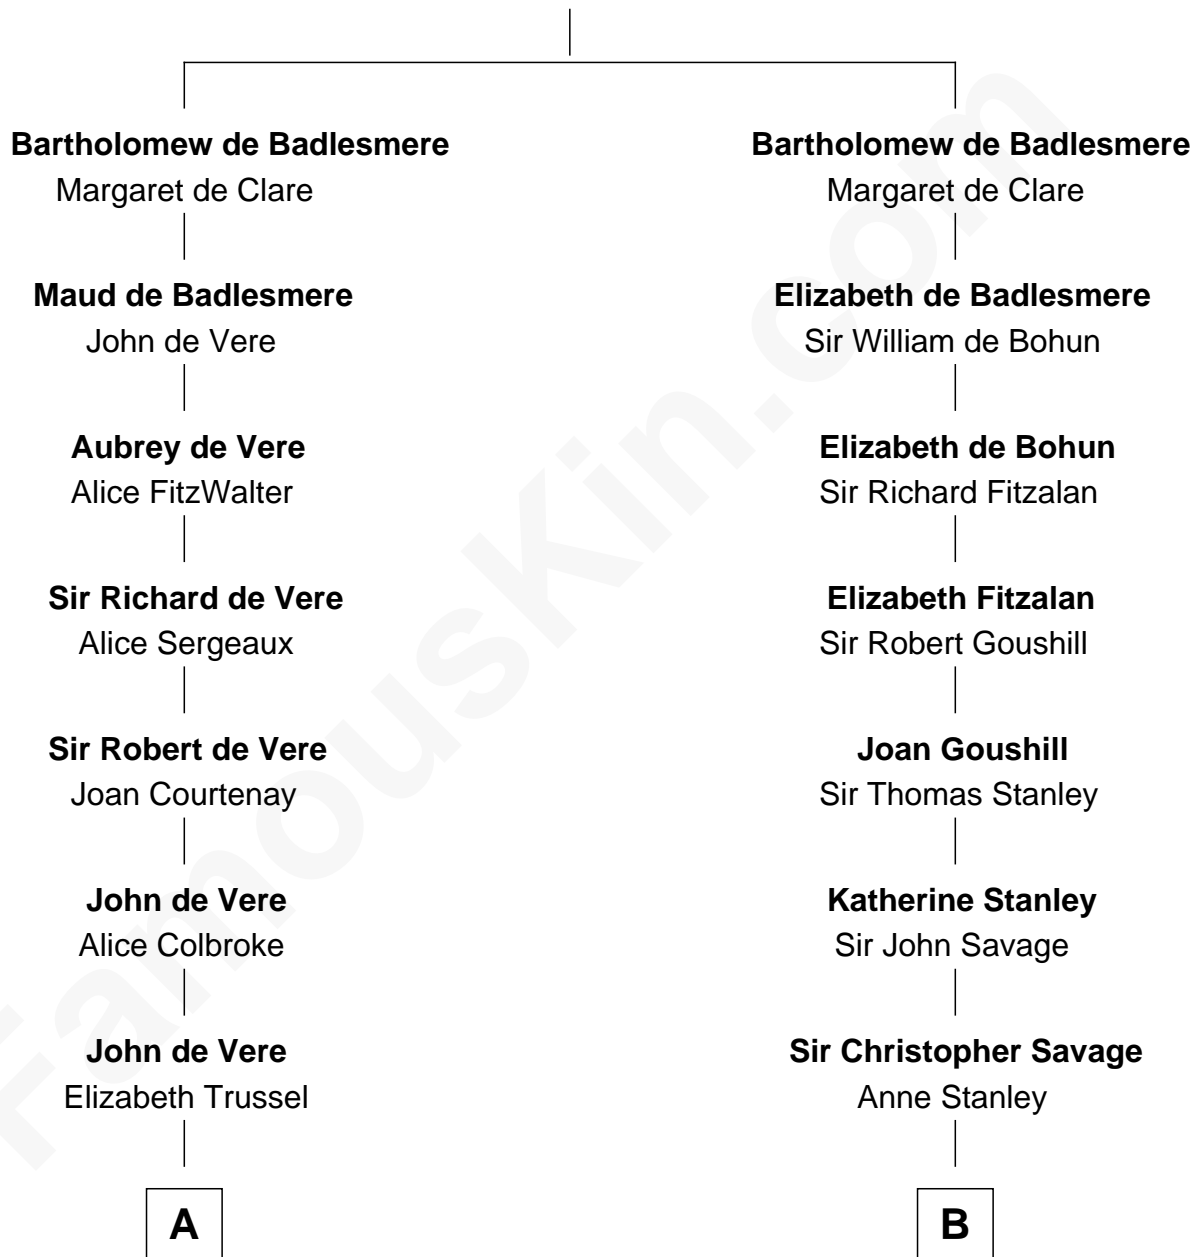

FamousKin.com

Relationship Chart of

Cara Delevingne

Fashion Model and Movie Actress

20th cousin 1 time removed of

Adlai Stevenson II

31st Governor of Illinois

Gunselm de Badlesmere

C

Sir Berkeley Digby George Sheffield
Julia Mary de Tuyll van Serooskerken

John Vincent Sheffield
Anne Margaret Faudel-Phillips

Jane Armyne Sheffield
Sir Jocelyn Edward Greville Stevens

Pandora Anne Stevens
Charles Hamar Delevingne

Cara Delevingne
Model and Actress

D

Mary Peachy Frye
Rev. Lewis Warner Green

Letitia Green
Adlai Ewing Stevenson

Lewis Green Stevenson
Helen Louise Davis

Adlai Stevenson II
31st Governor of Illinois