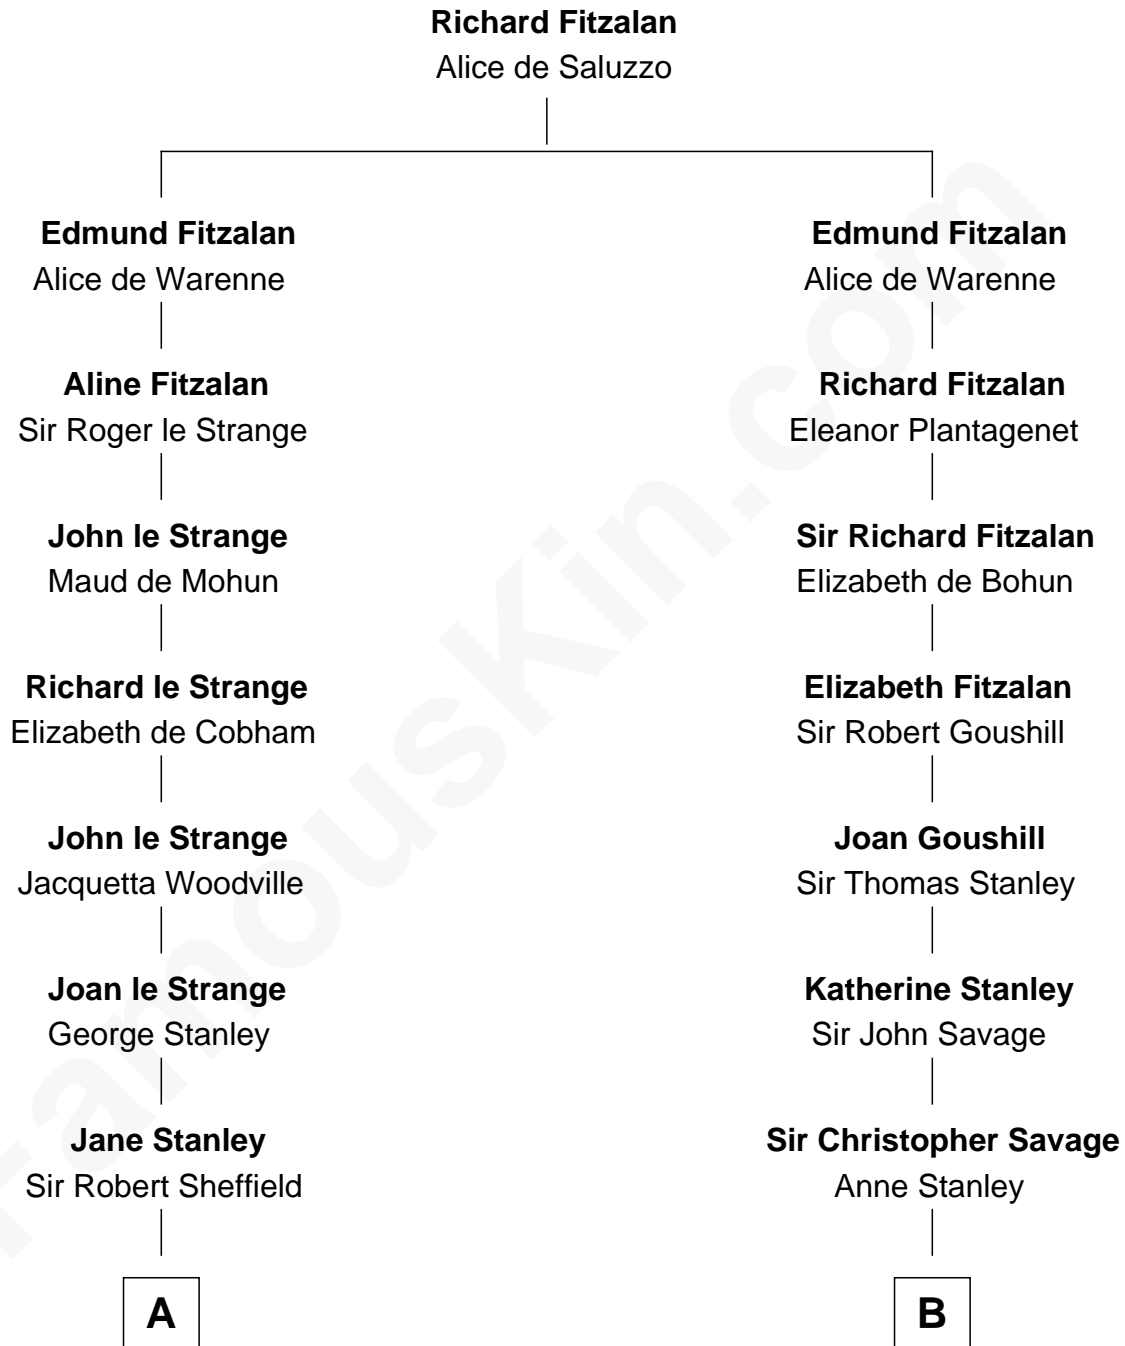

FamousKin.com

Relationship Chart of

Cara Delevingne

Fashion Model and Movie Actress

20th cousin 1 time removed of

Adlai Stevenson II

31st Governor of Illinois

C

Sir Berkeley Digby George Sheffield
Julia Mary de Tuyll van Serooskerken

John Vincent Sheffield
Anne Margaret Faudel-Phillips

Jane Armyne Sheffield
Sir Jocelyn Edward Greville Stevens

Pandora Anne Stevens
Charles Hamar Delevingne

Cara Delevingne
Model and Actress

D

Mary Peachy Frye
Rev. Lewis Warner Green

Letitia Green
Adlai Ewing Stevenson

Lewis Green Stevenson
Helen Louise Davis

Adlai Stevenson II
31st Governor of Illinois