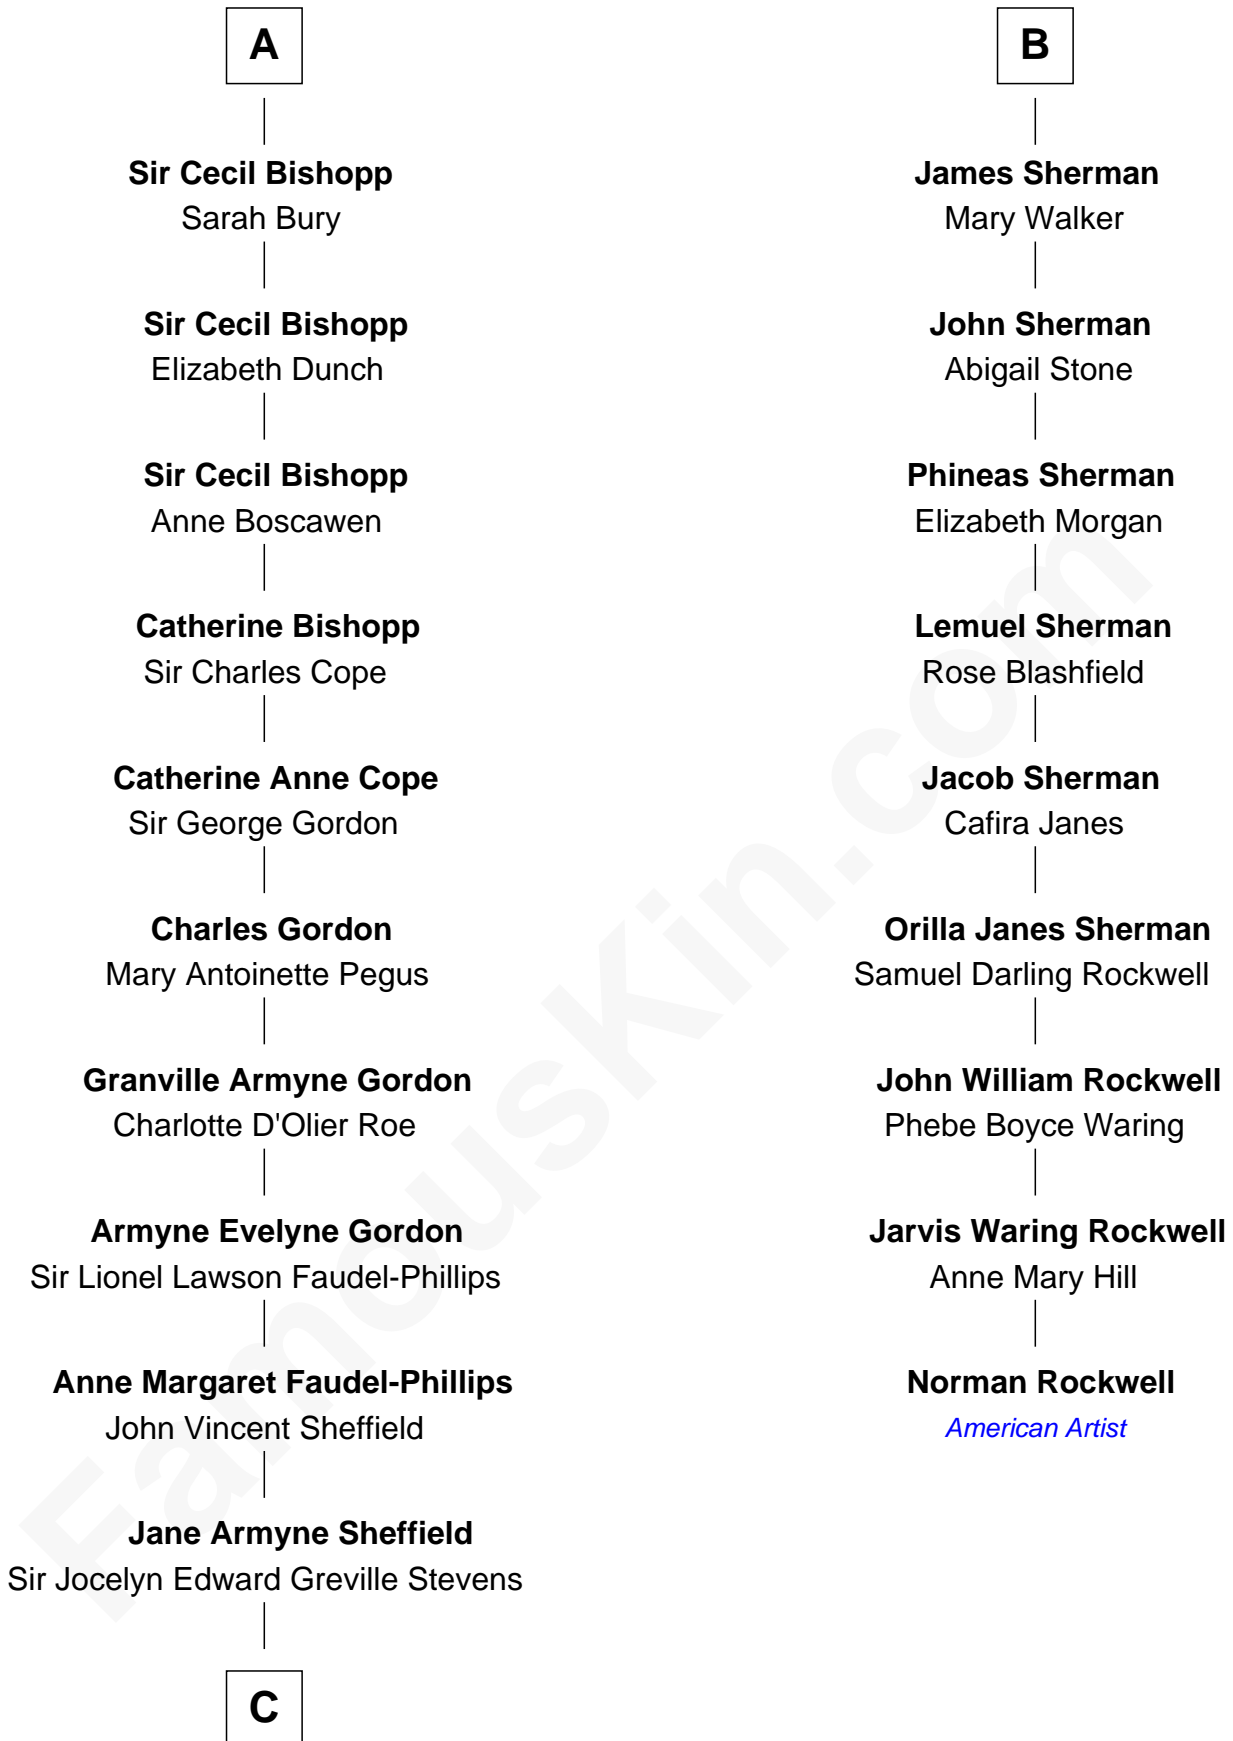

## Relationship Chart of

### Cara Delevingne

*Fashion Model and Movie Actress*

15th cousin 3 times removed of

### Norman Rockwell

*American Artist*

**Sir John Bouchier**

Margaret Berners

C

**Pandora Anne Stevens**  
Charles Hamar Delevingne

**Cara Delevingne**  
*Model and Actress*

FamousKin.com