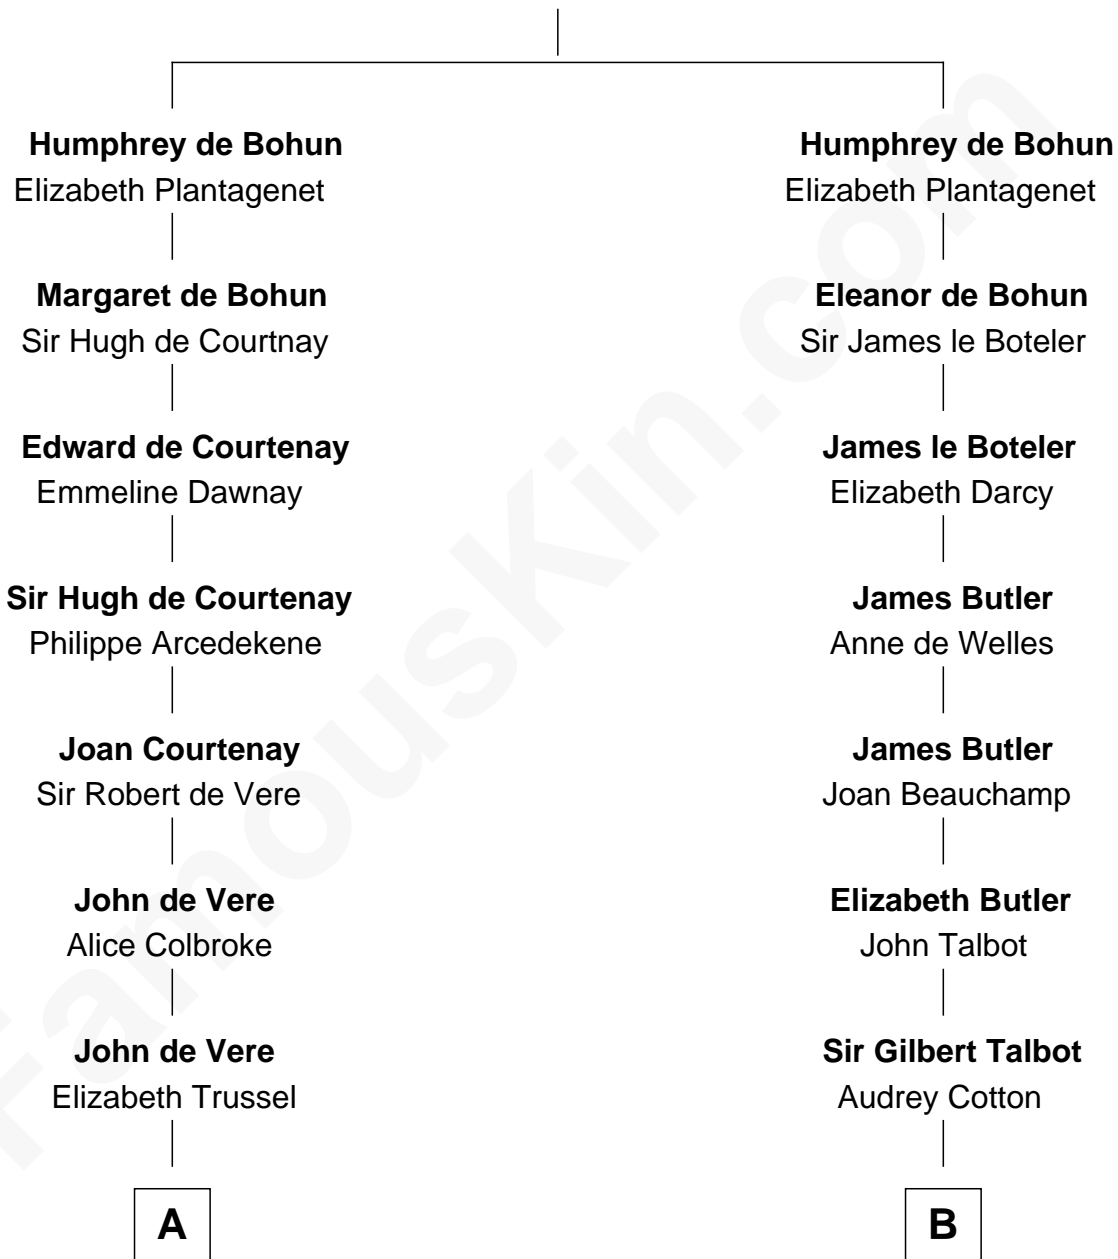

FamousKin.com

Relationship Chart of

Cara Delevingne

Fashion Model and Movie Actress

20th cousin 1 time removed of

Norman Rockwell

American Artist

Humphrey de Bohun

Maud de Fiennes

C

Sir Berkeley Digby George Sheffield
Julia Mary de Tuyll van Serooskerken

John Vincent Sheffield
Anne Margaret Faudel-Phillips

Jane Armyne Sheffield
Sir Jocelyn Edward Greville Stevens

Pandora Anne Stevens
Charles Hamar Delevingne

Cara Delevingne
Model and Actress

D

Samuel Darling Rockwell
Orilla Janes Sherman

John William Rockwell
Phebe Boyce Waring

Jarvis Waring Rockwell
Anne Mary Hill

Norman Rockwell
American Artist