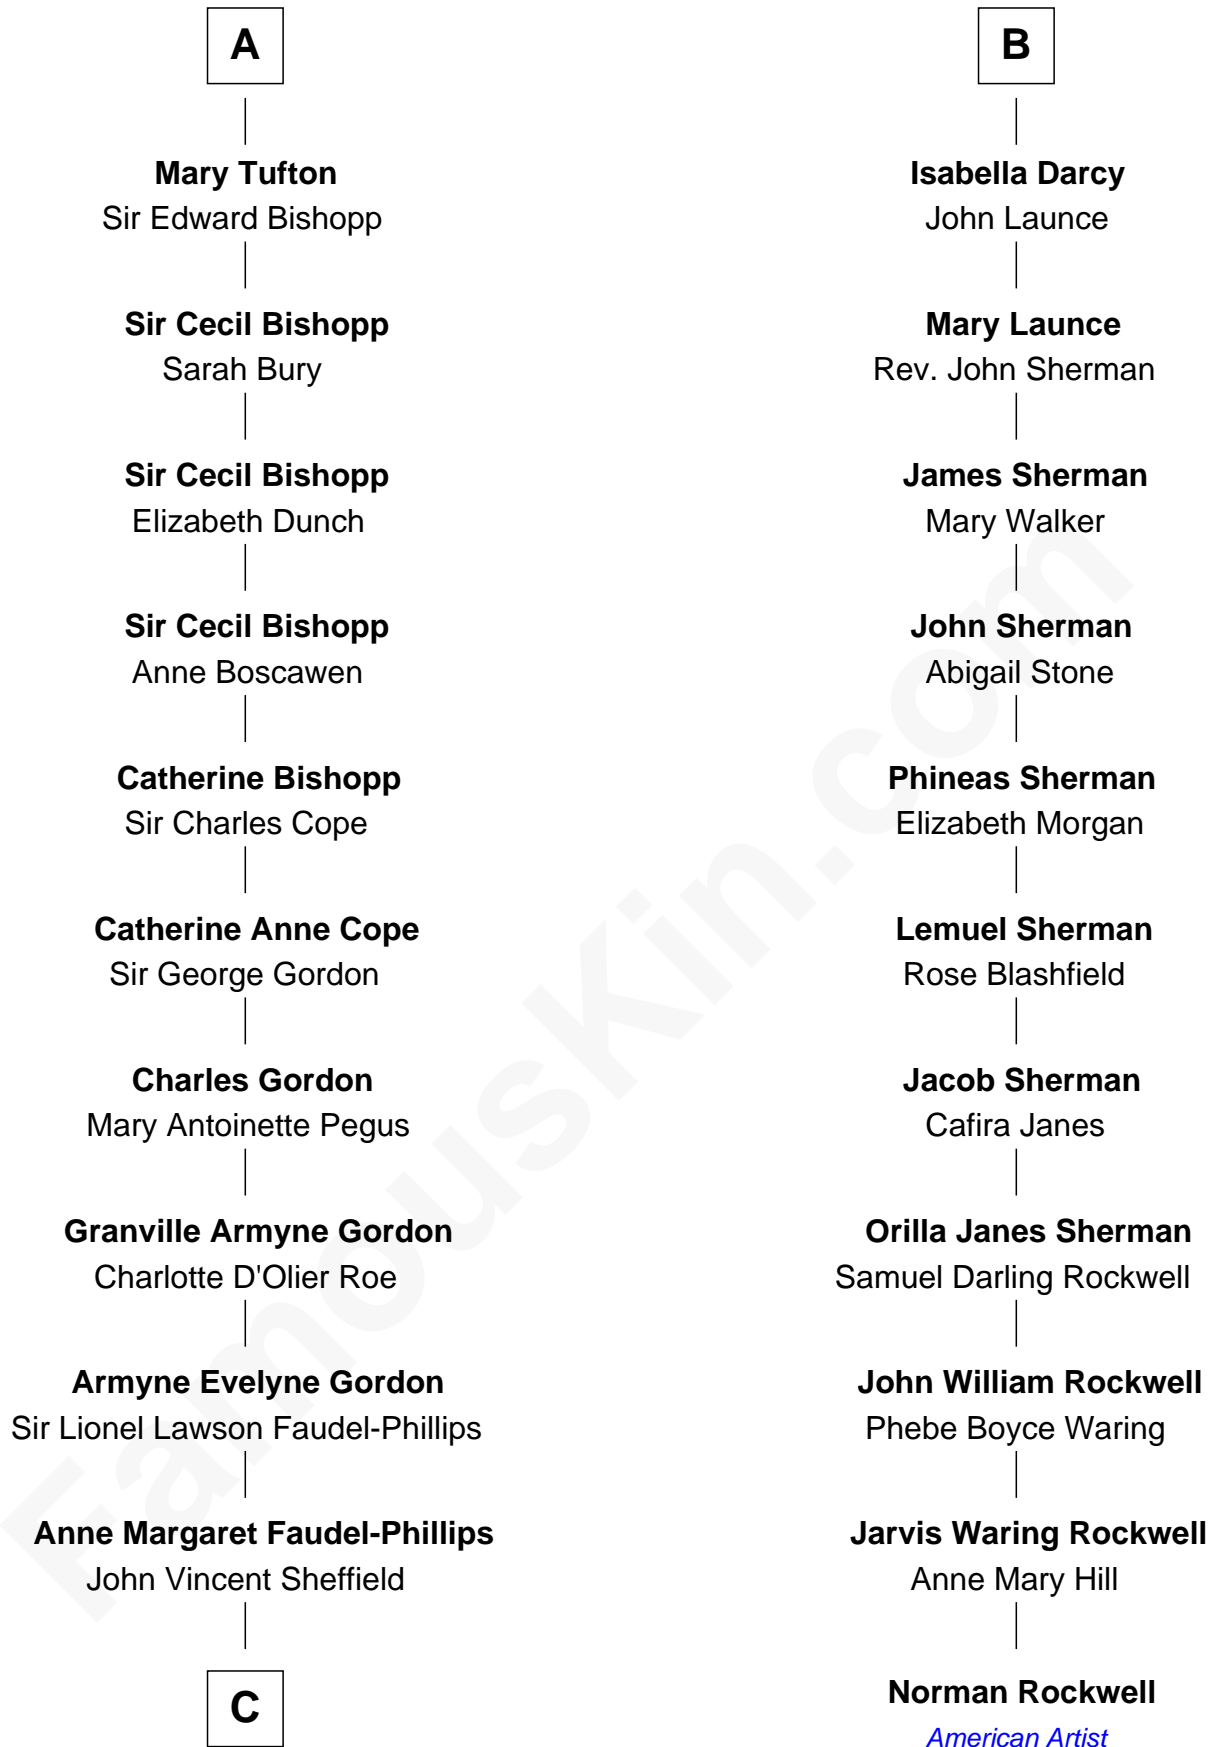

FamousKin.com

Relationship Chart of

Cara Delevingne

Fashion Model and Movie Actress

17th cousin 2 times removed of

Norman Rockwell

American Artist

Katherine Pabenham

C

—
Jane Armyne Sheffield

Sir Jocelyn Edward Greville Stevens

—
Pandora Anne Stevens

Charles Hamar Delevingne

—
Cara Delevingne

Model and Actress

FamousKin.com