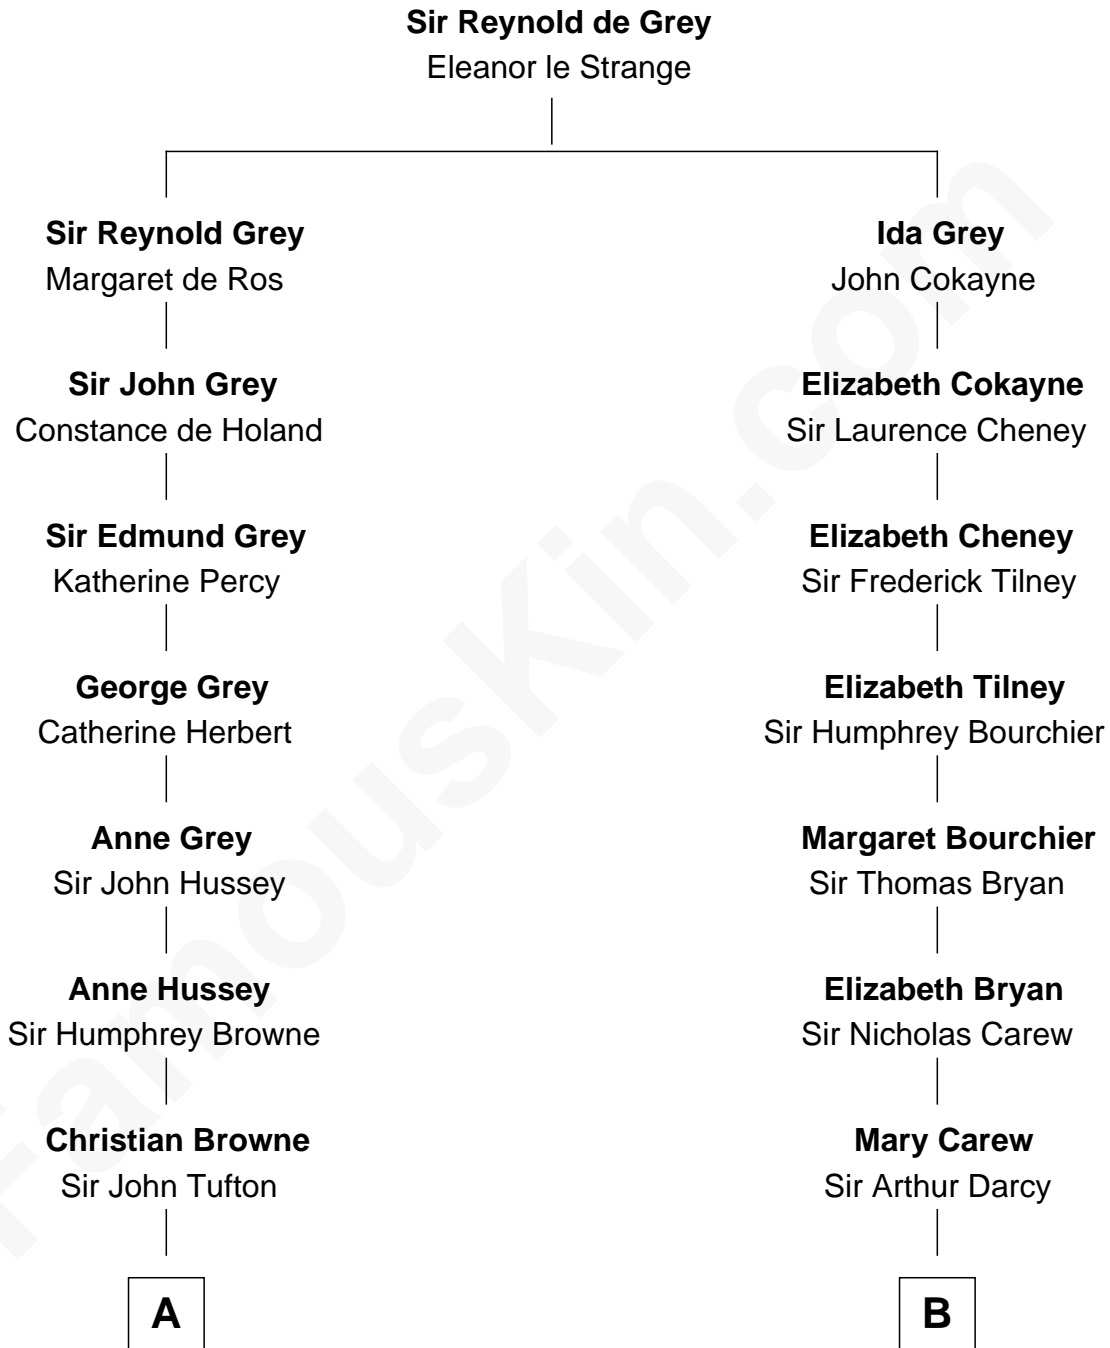

FamousKin.com

Relationship Chart of

Cara Delevingne

Fashion Model and Movie Actress

18th cousin 2 times removed of

Norman Rockwell

American Artist

C

Anne Margaret Faudel-Phillips

John Vincent Sheffield

Jane Armyne Sheffield

Sir Jocelyn Edward Greville Stevens

Pandora Anne Stevens

Charles Hamar Delevingne

Cara Delevingne

Model and Actress