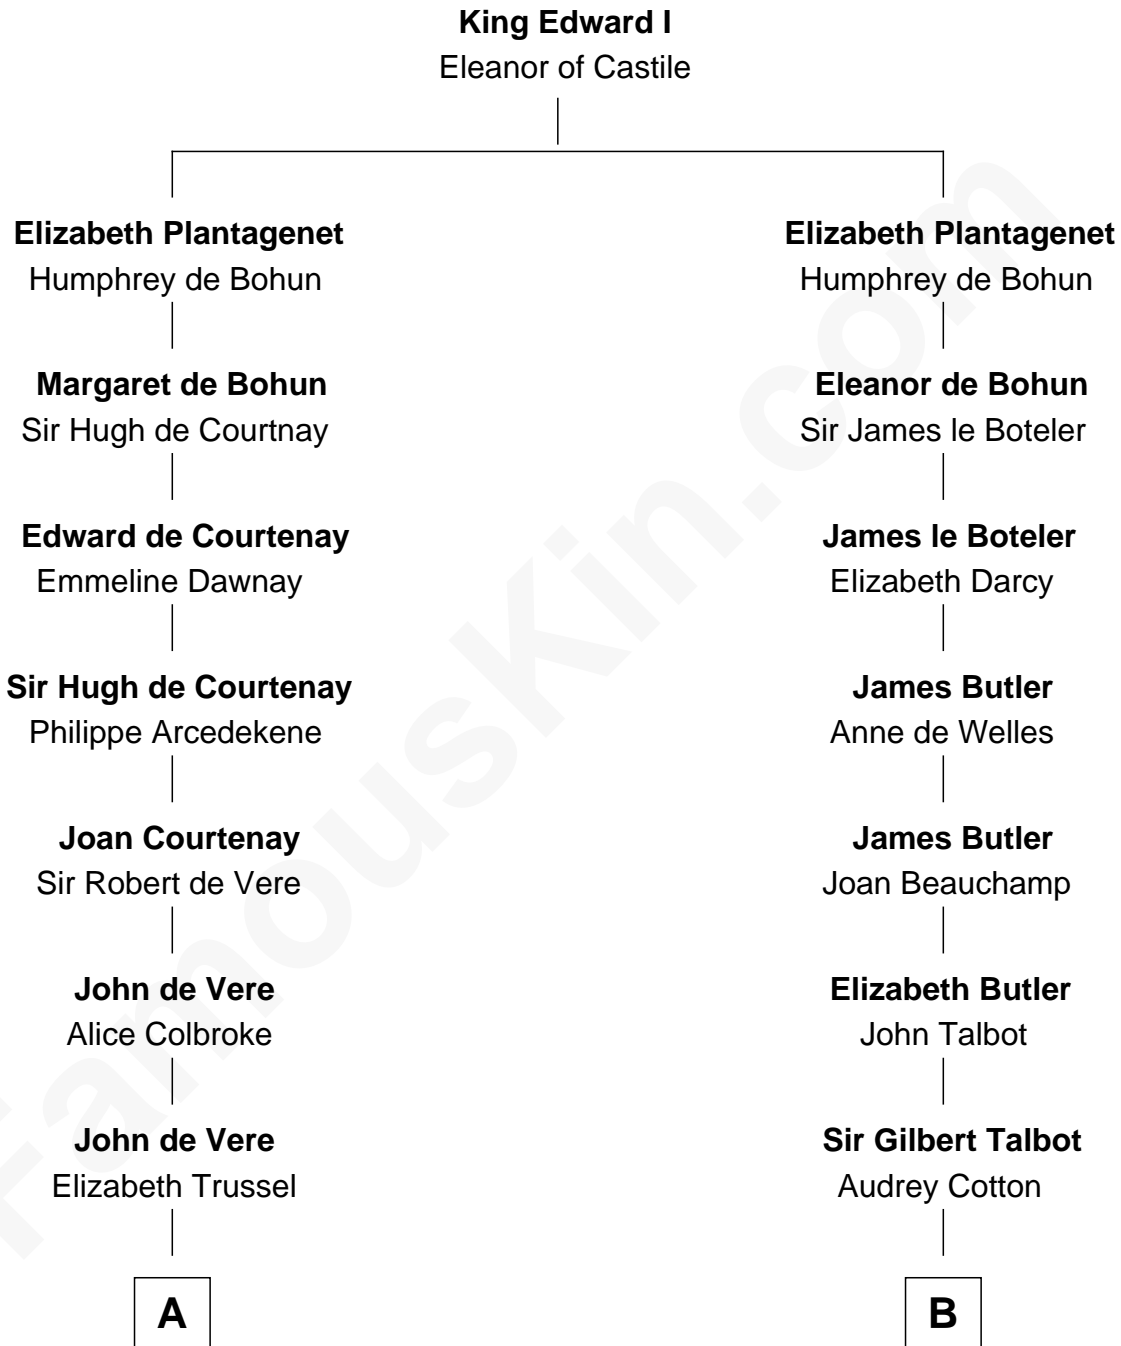

FamousKin.com Relationship Chart of

Cara Delevingne

Fashion Model and Movie Actress

20th cousin 1 time removed of

Norman Rockwell

American Artist

C

Sir Berkeley Digby George Sheffield
Julia Mary de Tuyll van Serooskerken

John Vincent Sheffield
Anne Margaret Faudel-Phillips

Jane Armyne Sheffield
Sir Jocelyn Edward Greville Stevens

Pandora Anne Stevens
Charles Hamar Delevingne

Cara Delevingne
Model and Actress

D

Samuel Darling Rockwell
Orilla Janes Sherman