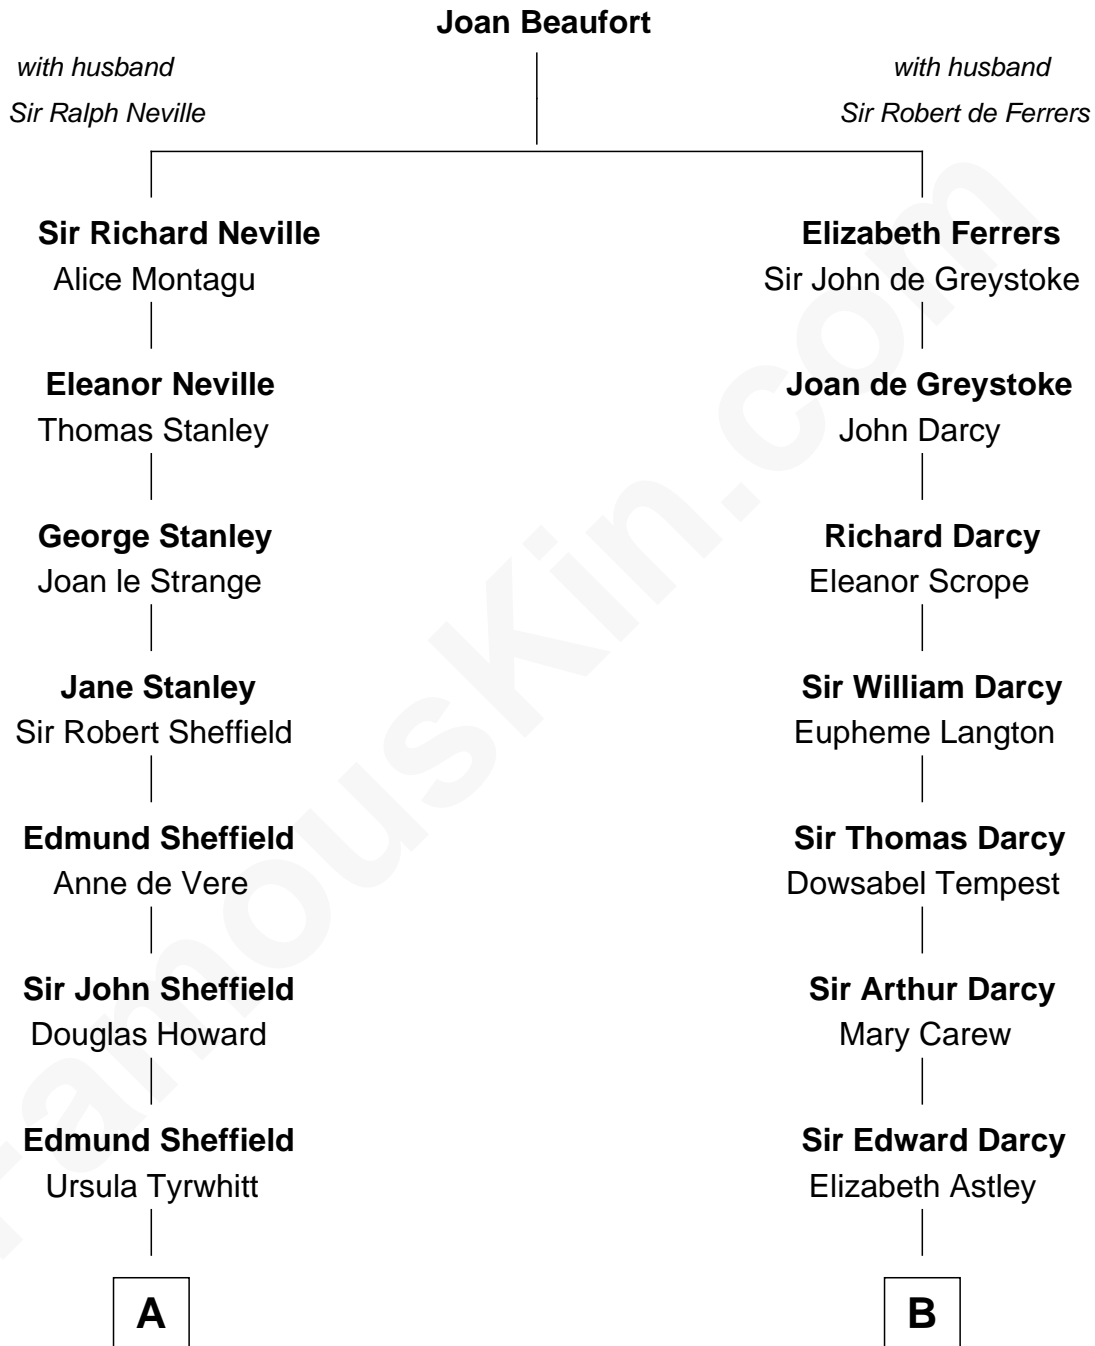

FamousKin.com

Relationship Chart of

Cara Delevingne

Fashion Model and Movie Actress

17th cousin 1 time removed of

Norman Rockwell

American Artist

Pandora Anne Stevens
Charles Hamar Delevingne

Cara Delevingne
Model and Actress

FamousKin.com