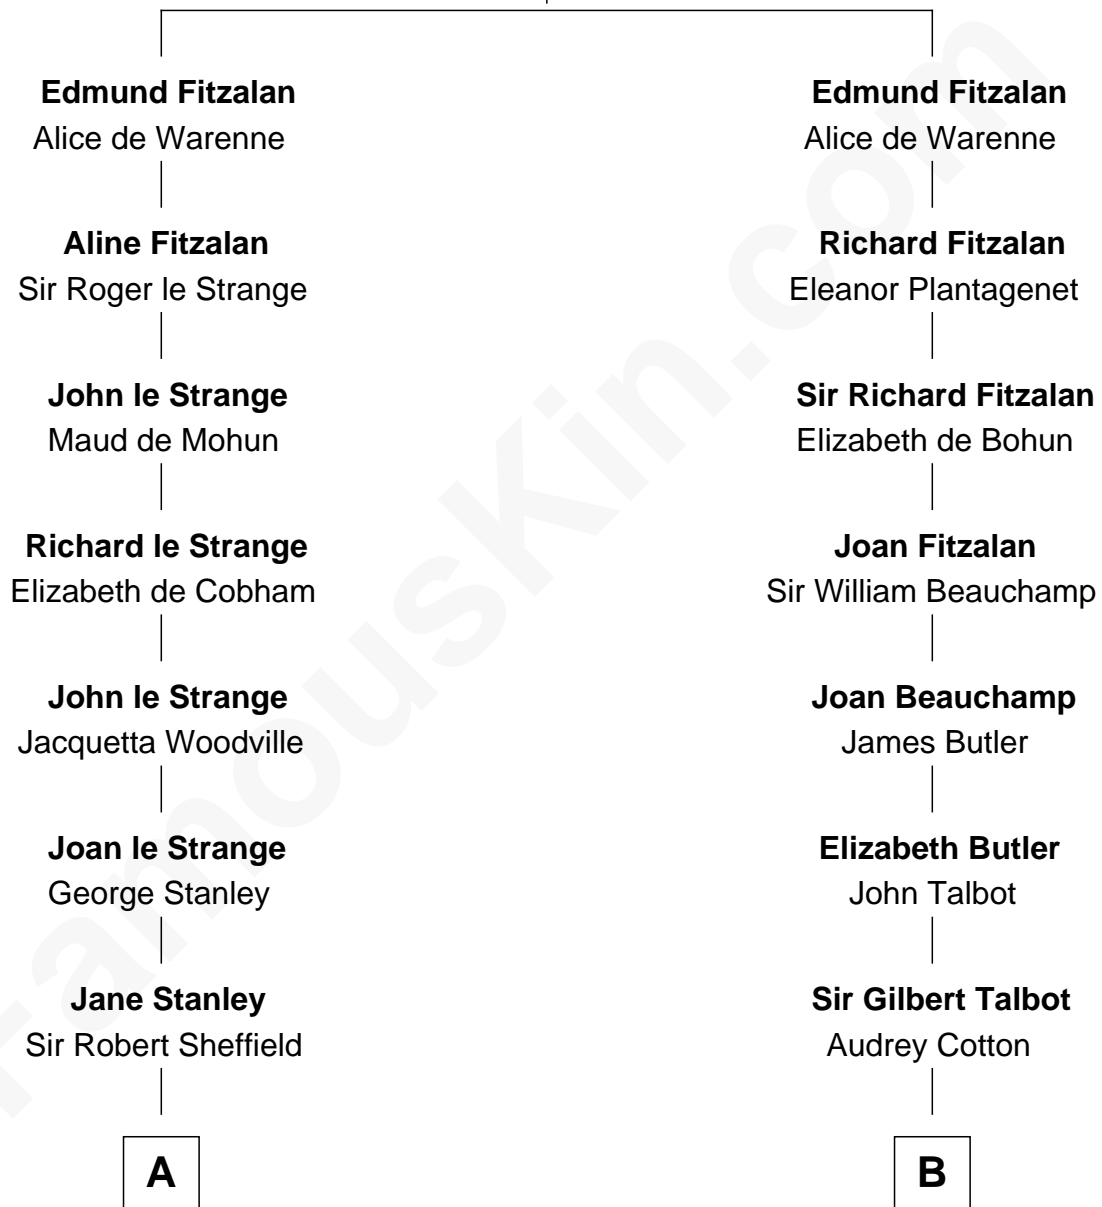

FamousKin.com

Relationship Chart of

Cara Delevingne

Fashion Model and Movie Actress

20th cousin 1 time removed of

Norman Rockwell

American Artist

Richard Fitzalan

Alice de Saluzzo

C

Sir Berkeley Digby George Sheffield
Julia Mary de Tuyll van Serooskerken

John Vincent Sheffield
Anne Margaret Faudel-Phillips

Jane Armyne Sheffield
Sir Jocelyn Edward Greville Stevens

Pandora Anne Stevens
Charles Hamar Delevingne

Cara Delevingne
Model and Actress

D

Samuel Darling Rockwell
Orilla Janes Sherman

John William Rockwell
Phebe Boyce Waring

Jarvis Waring Rockwell
Anne Mary Hill

Norman Rockwell
American Artist